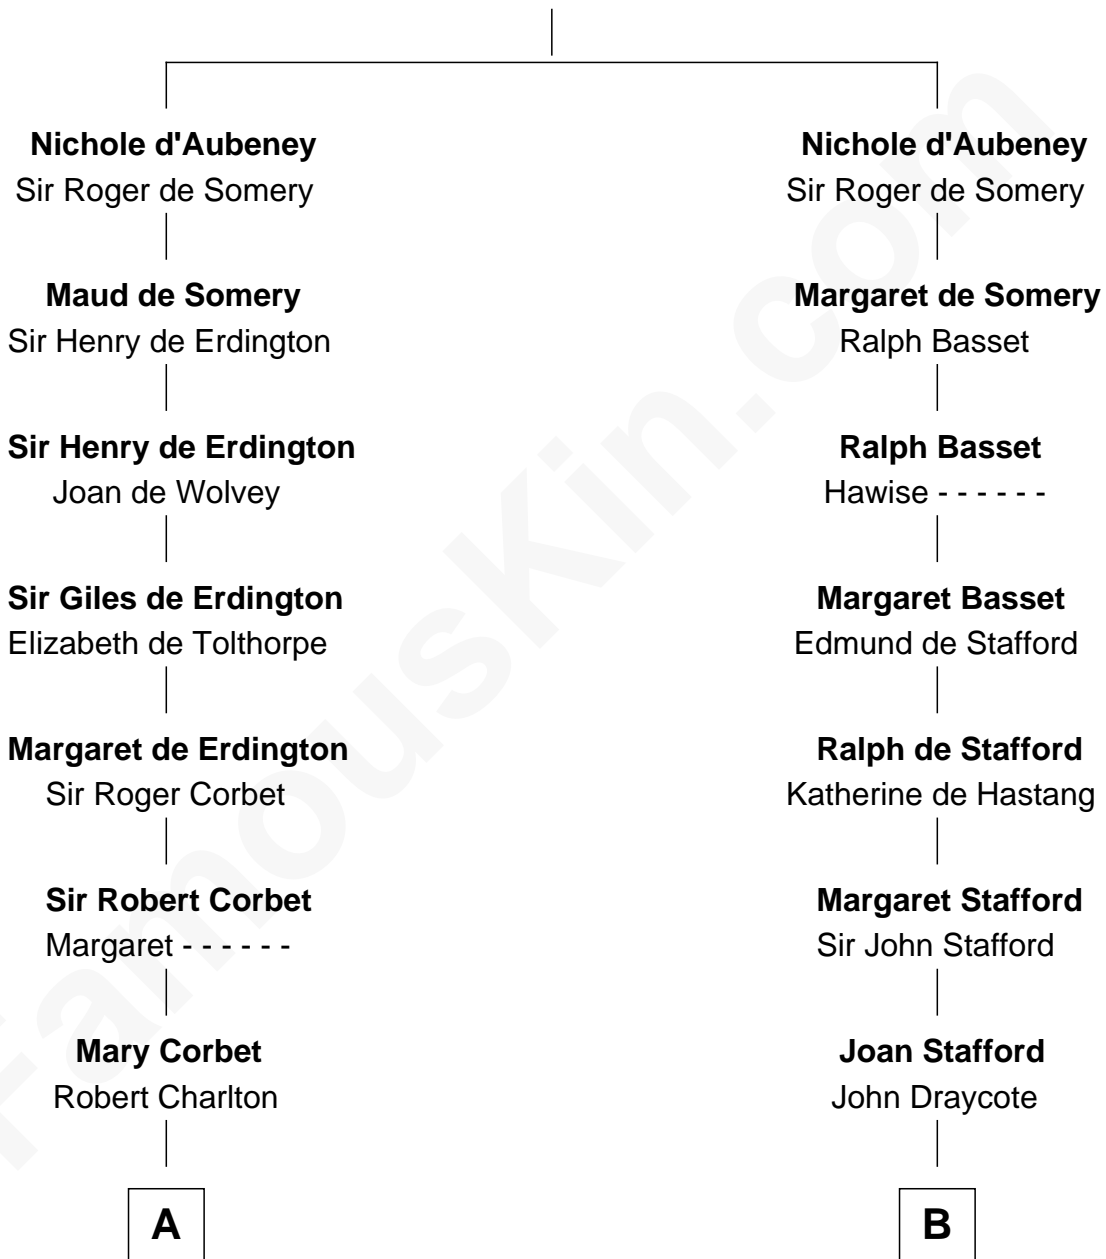

FamousKin.com

Relationship Chart of

Henry Lloyd

40th Governor of Maryland

19th cousin 2 times removed of

Daniel Carroll

Signer of the U.S. Constitution

William d'Aubenev

Mabel of Chester

C

John Tayloe
Rebecca Plater

Elizabeth Tayloe
Col. Edward Lloyd

Col. Edward Lloyd
Sally Scott Murray

Daniel Lloyd
Catherine Henry

Henry Lloyd
40th Governor of Maryland

D

Anne Digges
Henry Darnall

Eleanor Darnall
Daniel Carroll

Daniel Carroll
Signer of the U.S. Constitution