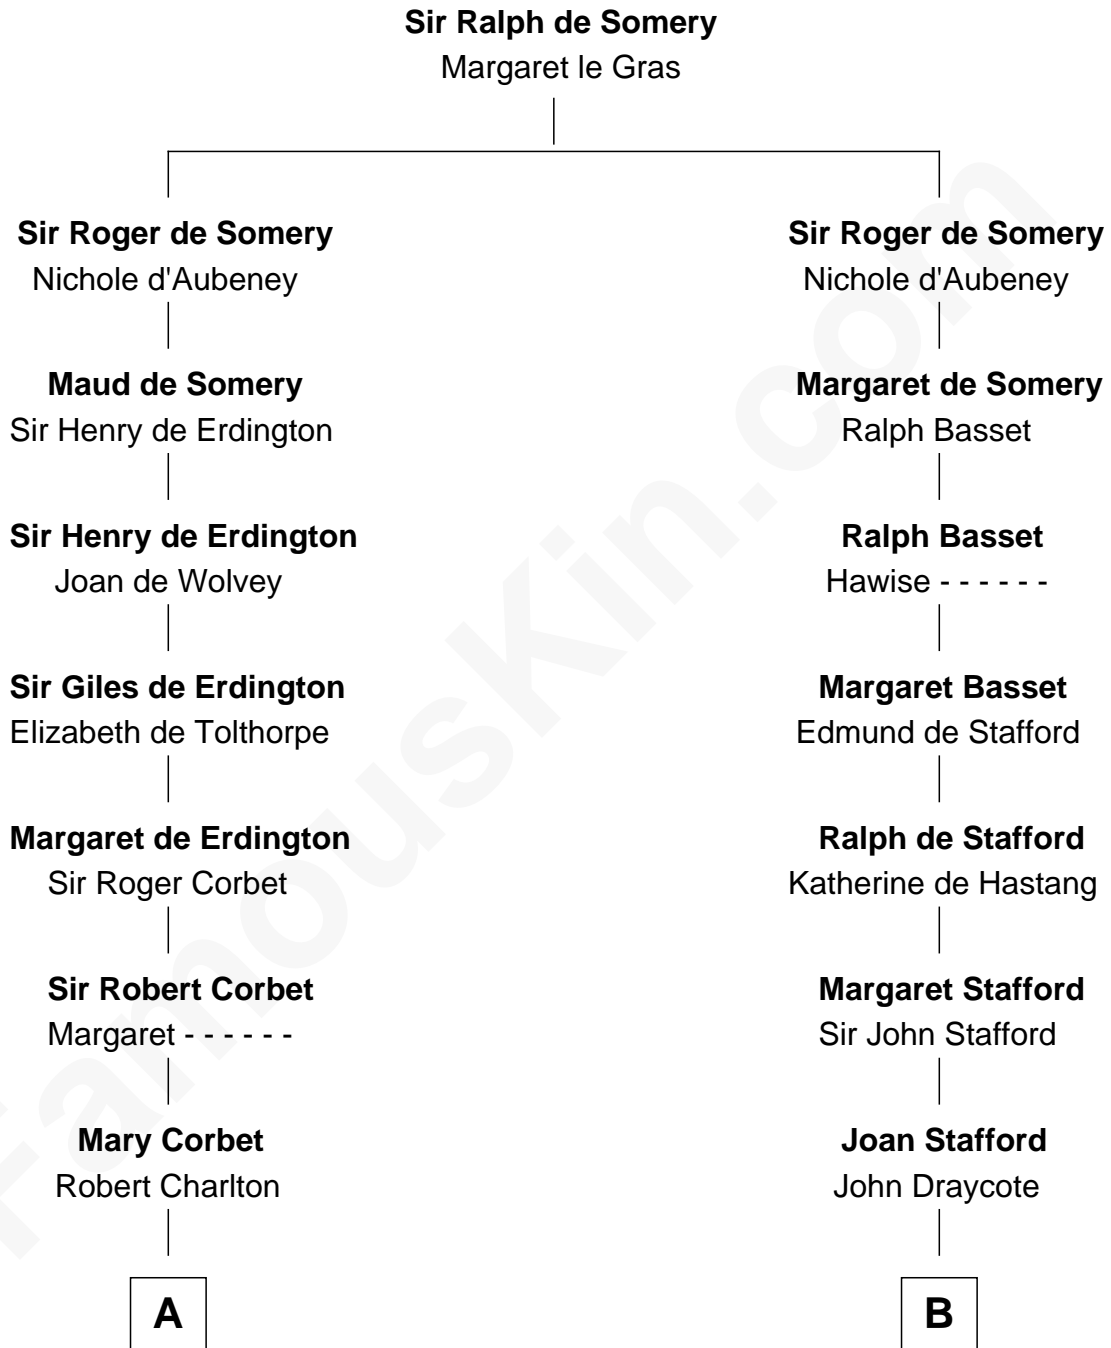

## Relationship Chart of

### Henry Lloyd

40th Governor of Maryland

19th cousin 2 times removed of

**Daniel Carroll**

Signer of the U.S. Constitution

**C**

**John Tayloe**  
Rebecca Plater

**Elizabeth Tayloe**  
Col. Edward Lloyd