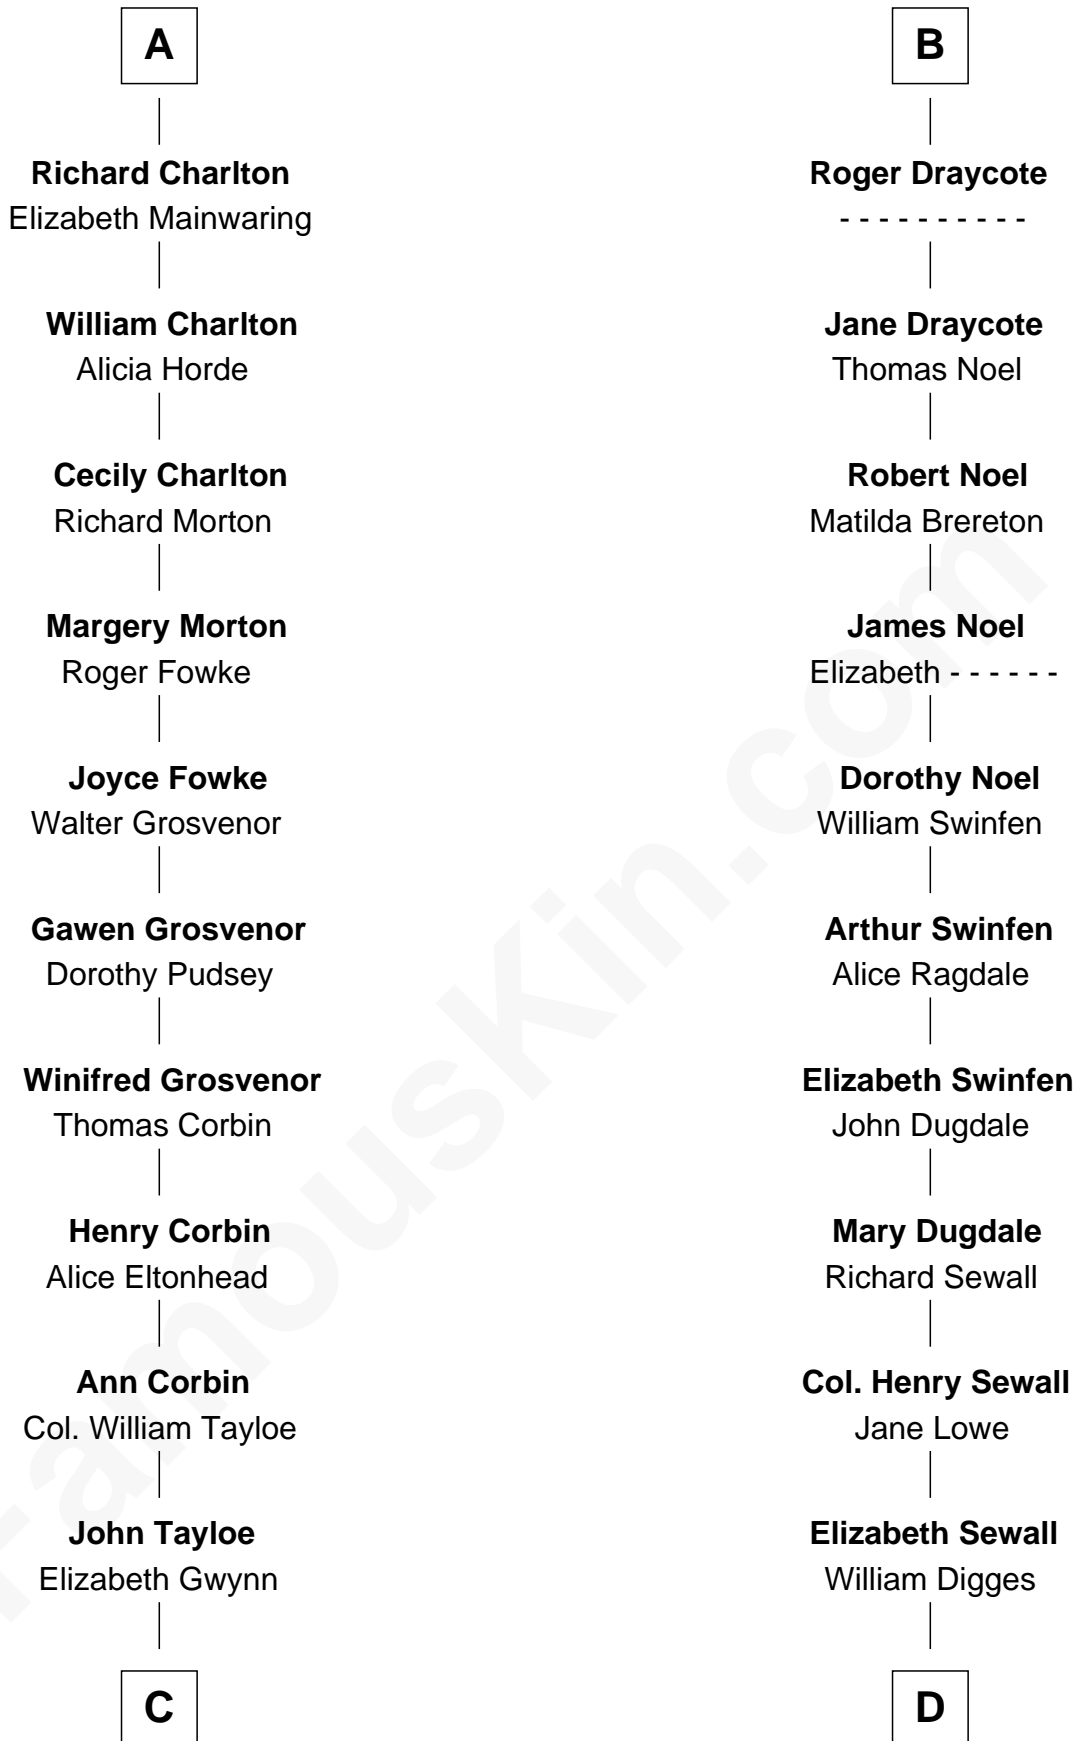

## Relationship Chart of

### Henry Lloyd

40th Governor of Maryland

19th cousin 2 times removed of

**Daniel Carroll**

Signer of the U.S. Constitution

**C**

**John Tayloe**  
Rebecca Plater

**Elizabeth Tayloe**  
Col. Edward Lloyd

**Col. Edward Lloyd**  
Sally Scott Murray

**Daniel Lloyd**  
Catherine Henry

**Henry Lloyd**  
*40th Governor of Maryland*

**D**

**Anne Digges**  
Henry Darnall

**Eleanor Darnall**  
Daniel Carroll

**Daniel Carroll**  
*Signer of the U.S. Constitution*