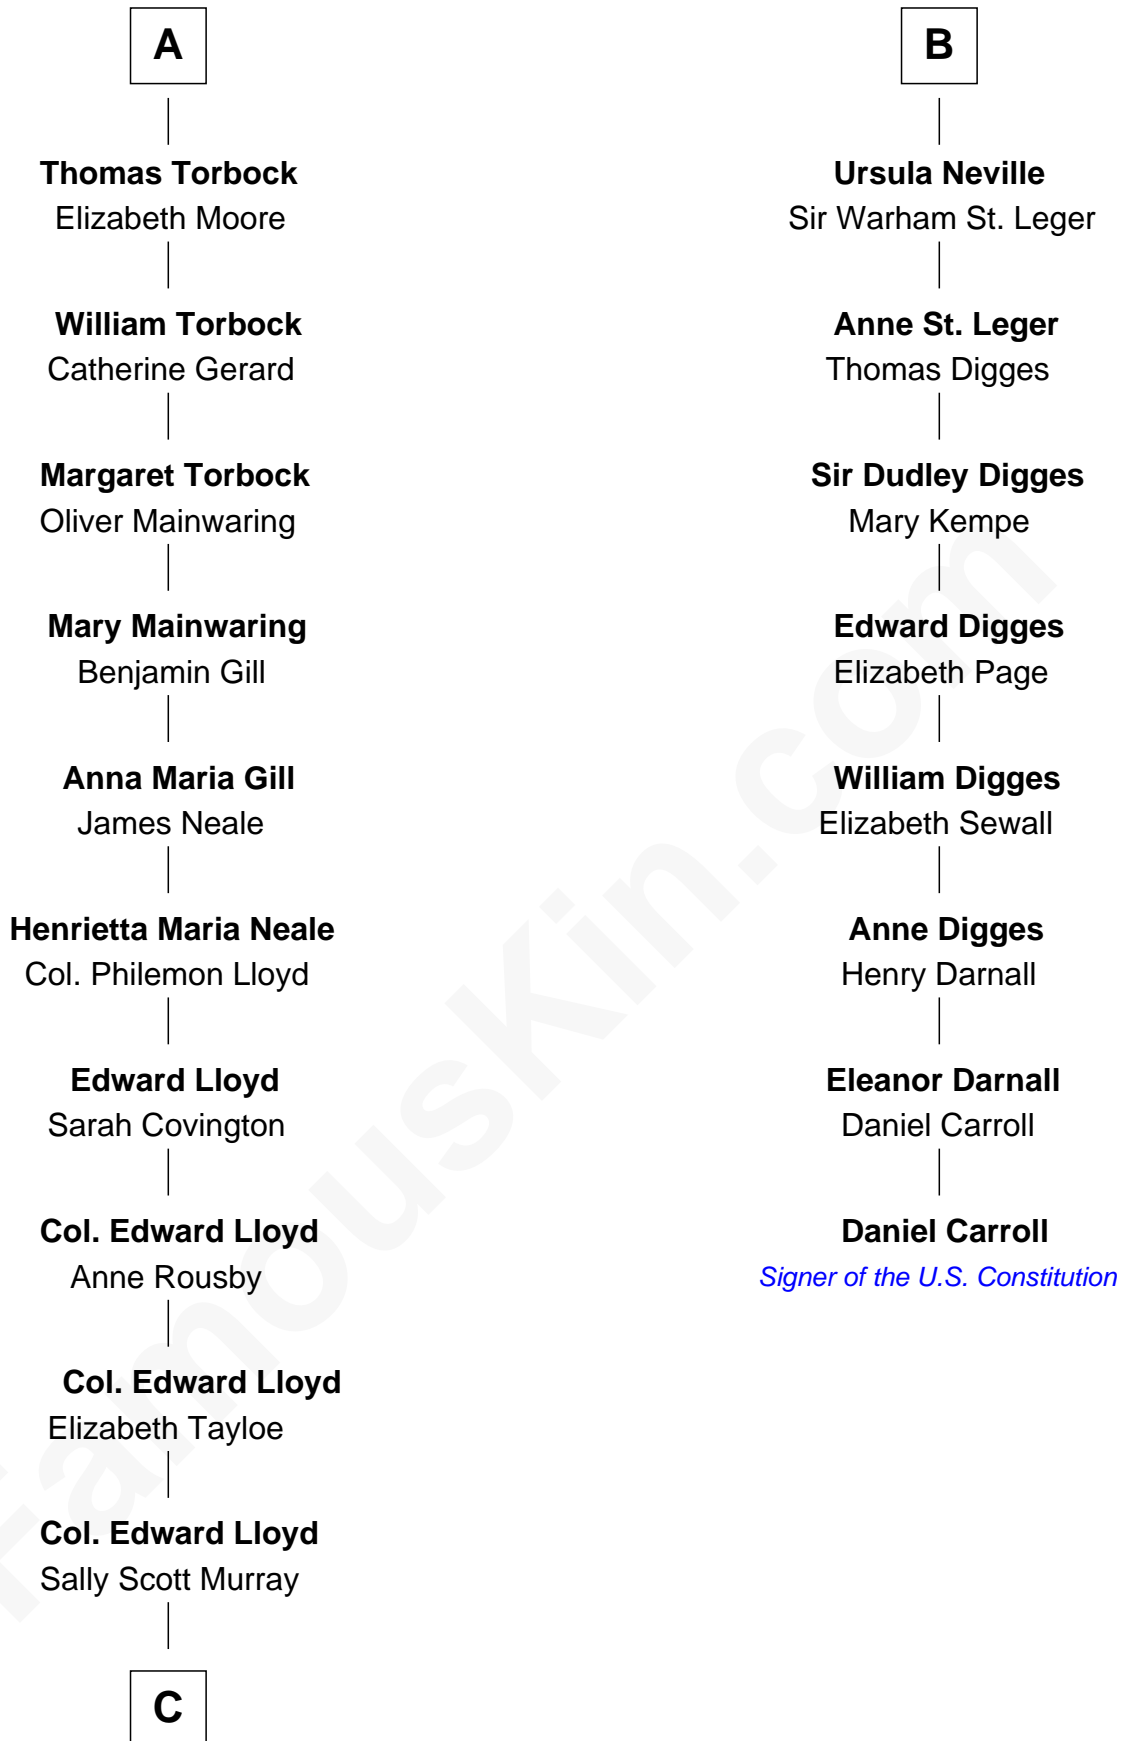

FamousKin.com

Relationship Chart of

Henry Lloyd

40th Governor of Maryland

14th cousin 4 times removed of

Daniel Carroll

Signer of the U.S. Constitution

C

—
Daniel Lloyd
Catherine Henry

—
Henry Lloyd
40th Governor of Maryland

FamousKin.com