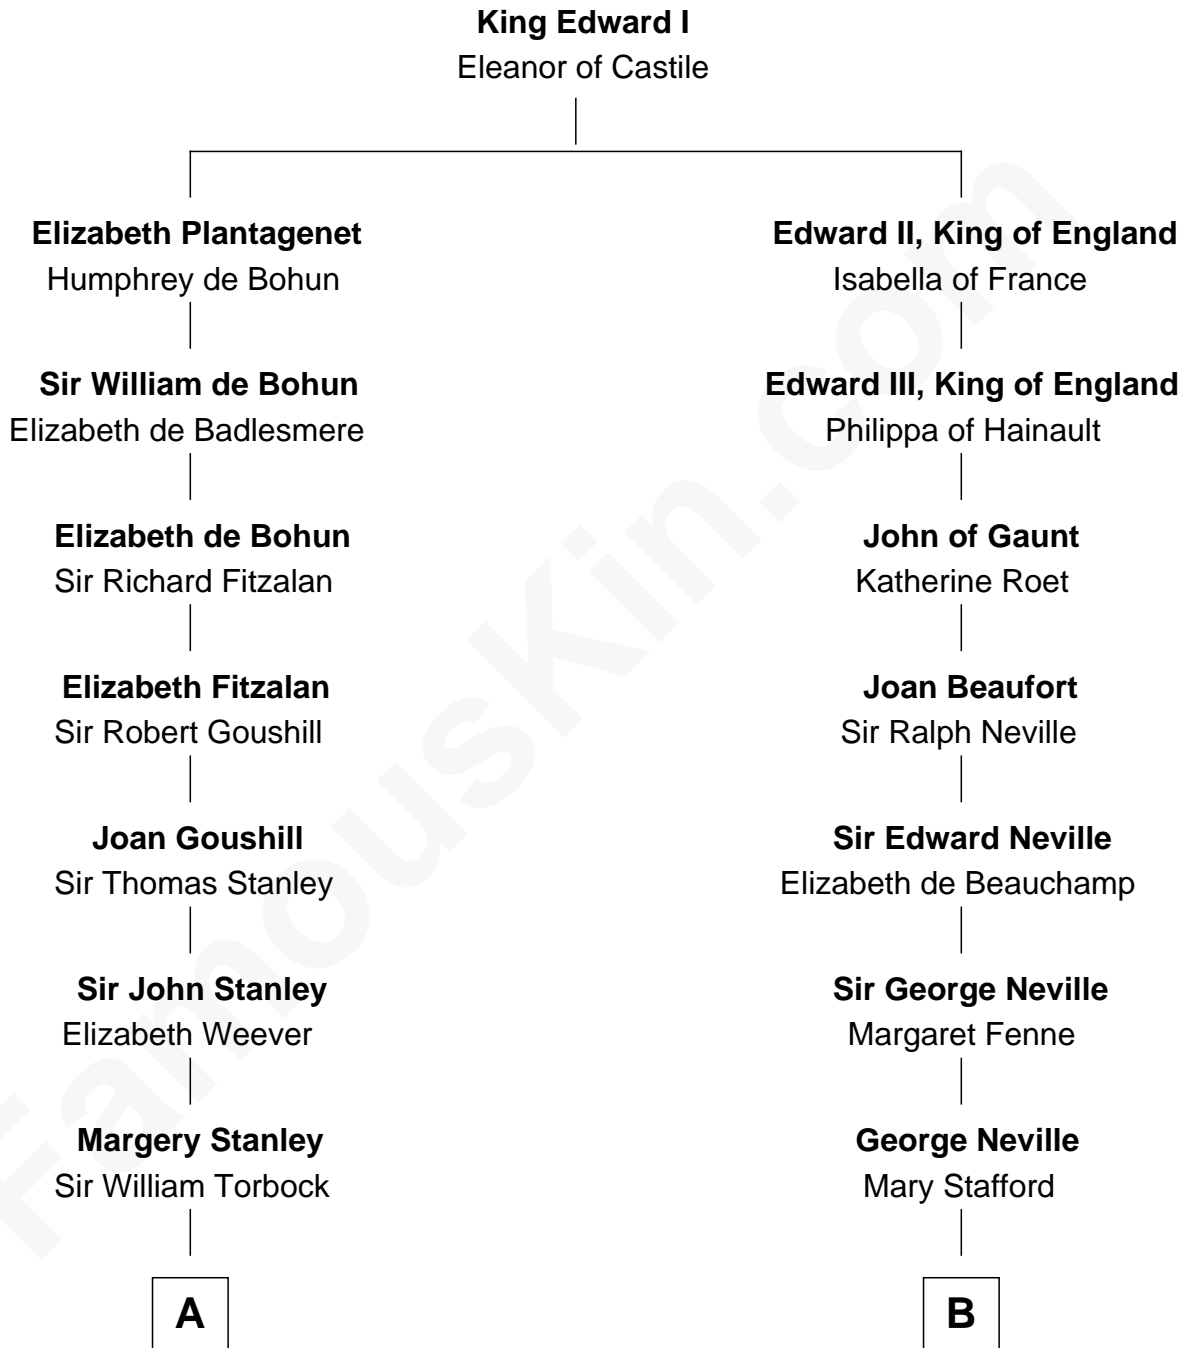

FamousKin.com

Relationship Chart of

Henry Lloyd

40th Governor of Maryland

14th cousin 4 times removed of

Daniel Carroll

Signer of the U.S. Constitution

C

—
Daniel Lloyd
Catherine Henry

—
Henry Lloyd
40th Governor of Maryland

FamousKin.com