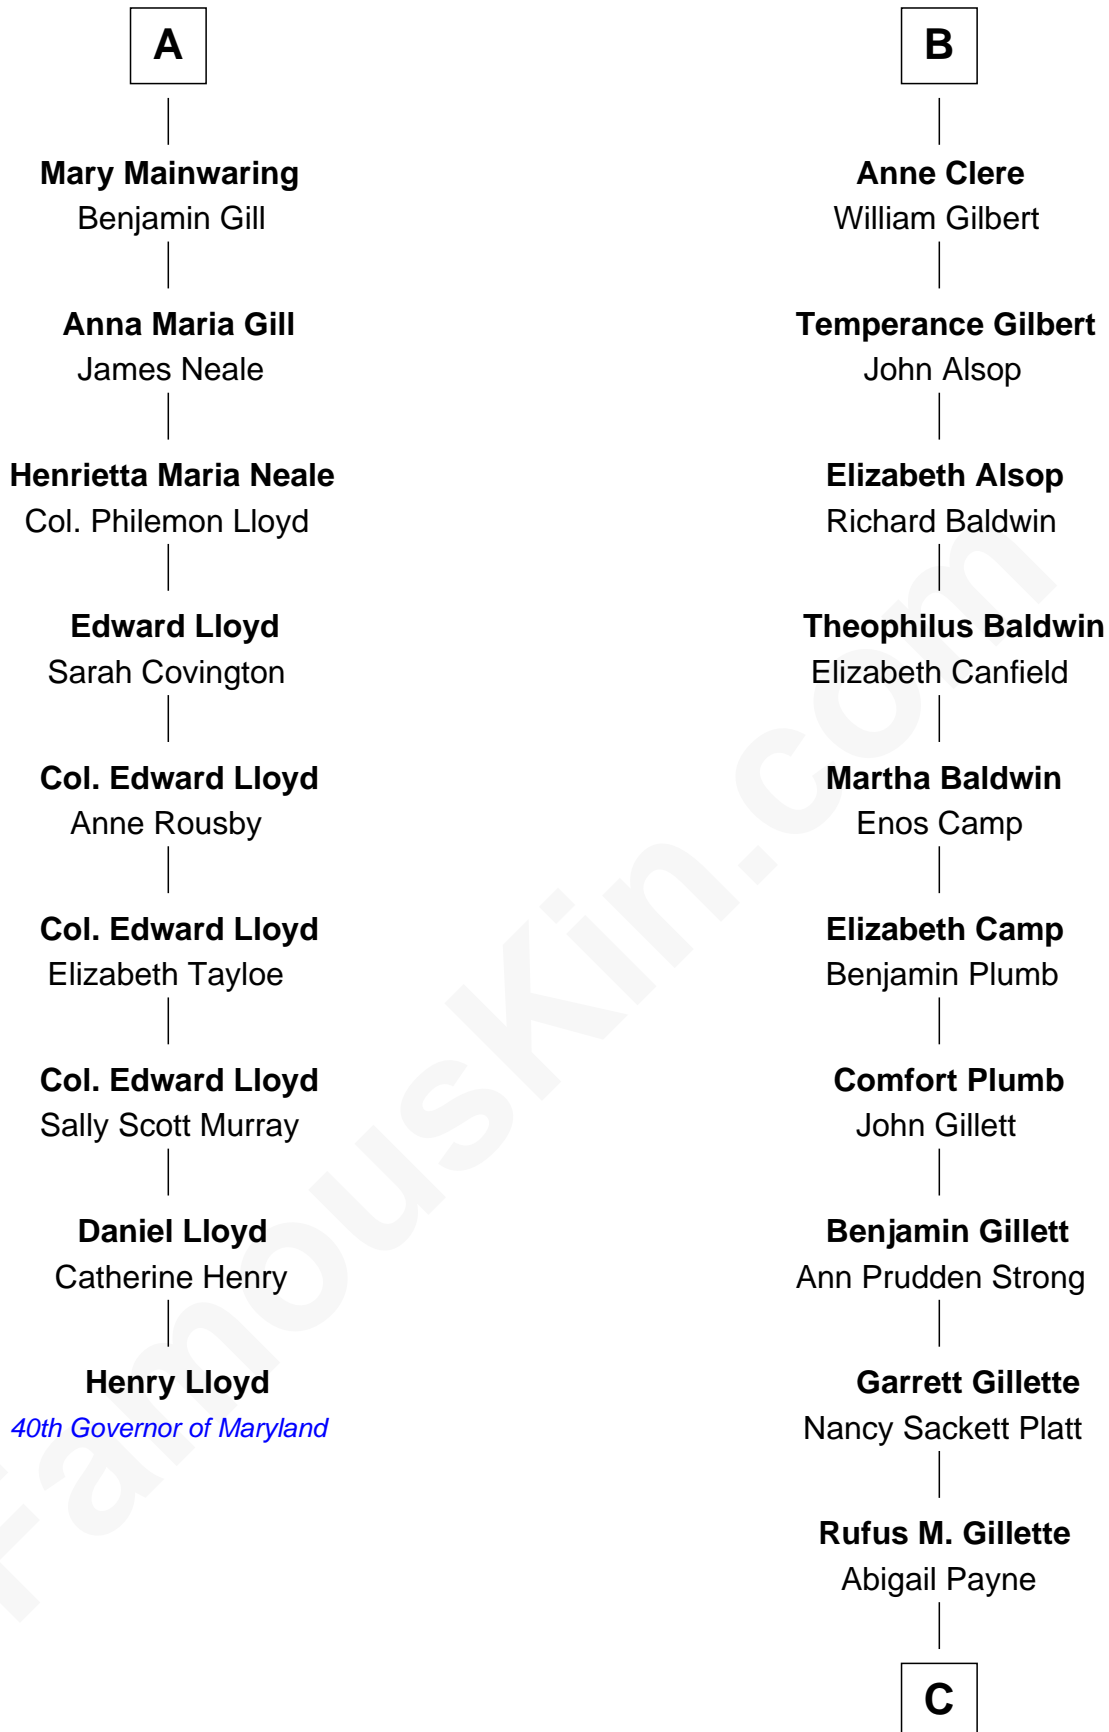

# FamousKin.com Relationship Chart of

**Henry Lloyd**

*40th Governor of Maryland*

15th cousin 5 times removed of

**Treat Williams**

*TV & Movie Actor*

**Sir Richard Fitzalan**

Elizabeth de Bohun

**Thomas Torbock**

Elizabeth Moore

**William Torbock**

Catherine Gerard

**Margaret Torbock**

Oliver Mainwaring

**A**

**Joan Fitzalan**

Sir William Beauchamp

**Joan Beauchamp**

James Butler

**Sir Thomas Butler**

Anne Hankeford

**Margaret Butler**

Sir William Boleyn

**Alice Boleyn**

Sir Robert Clere

**Sir John Clere**

Anne Tyrrell

**Sir Edmund Clere**

Frances Fulmerston

**B**

C

**Mary Abigail Gillette**  
George Willey Andrew