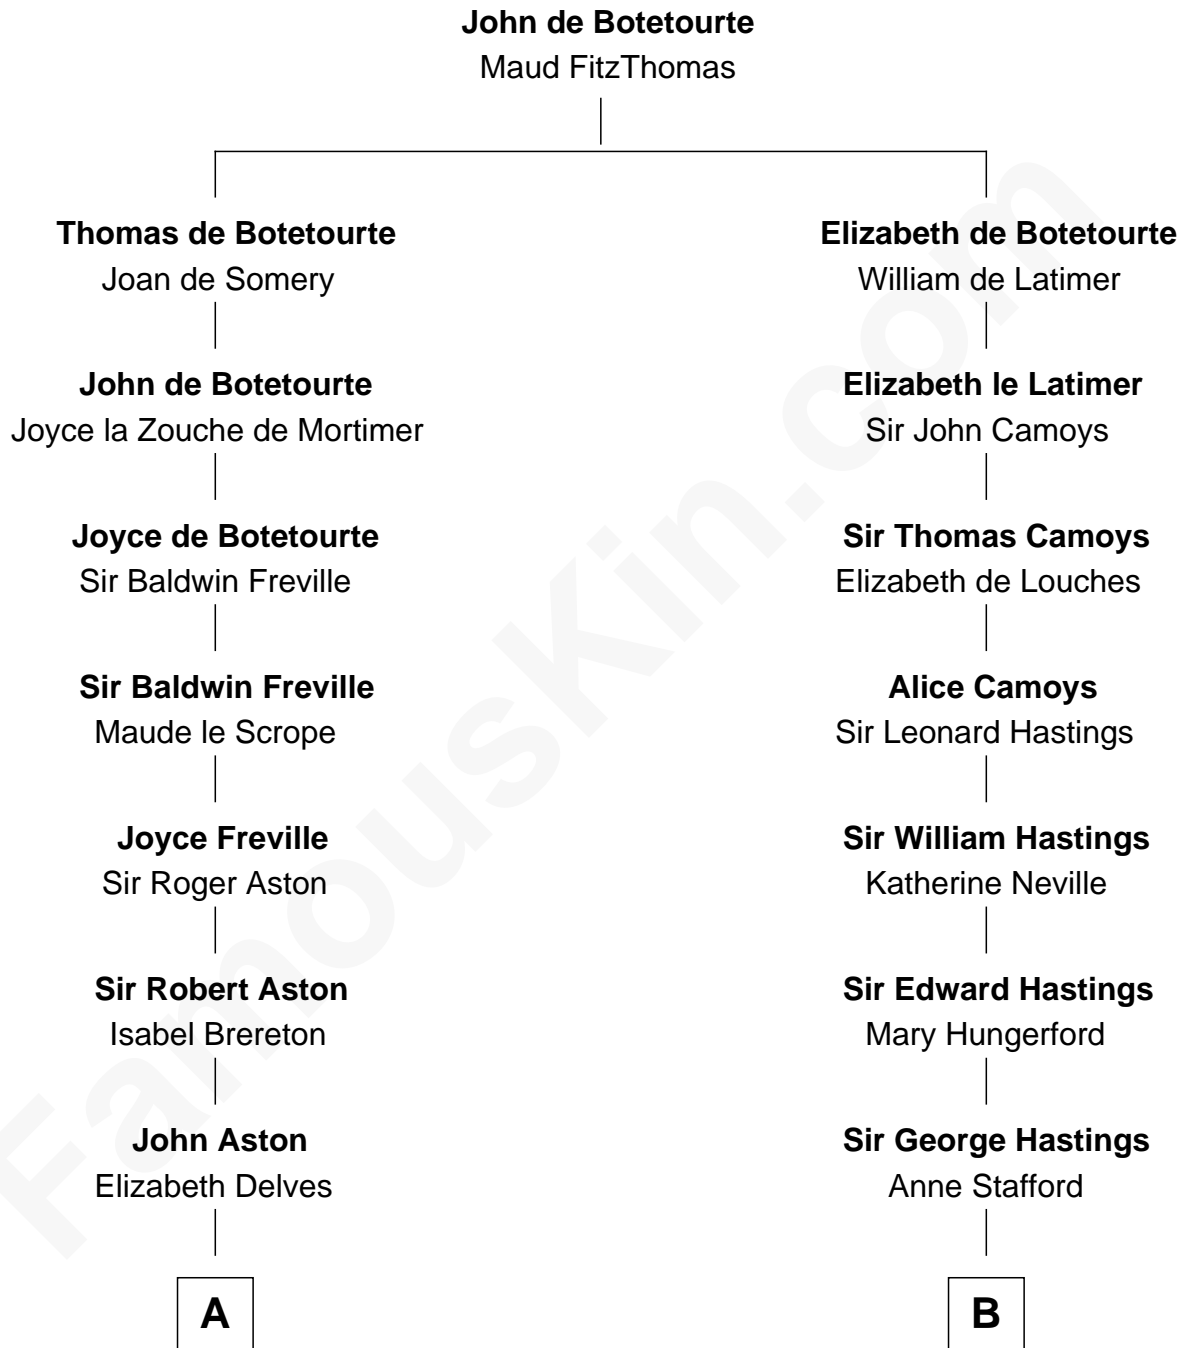

FamousKin.com

Relationship Chart of

Henry Lloyd

40th Governor of Maryland

17th cousin 4 times removed of

Lewis Carroll

Author of Alice in Wonderland

C

—
John Tayloe
Rebecca Plater

—
Elizabeth Tayloe
Col. Edward Lloyd

—
Col. Edward Lloyd
Sally Scott Murray

—
Daniel Lloyd
Catherine Henry

—
Henry Lloyd
40th Governor of Maryland

FamousKin.com