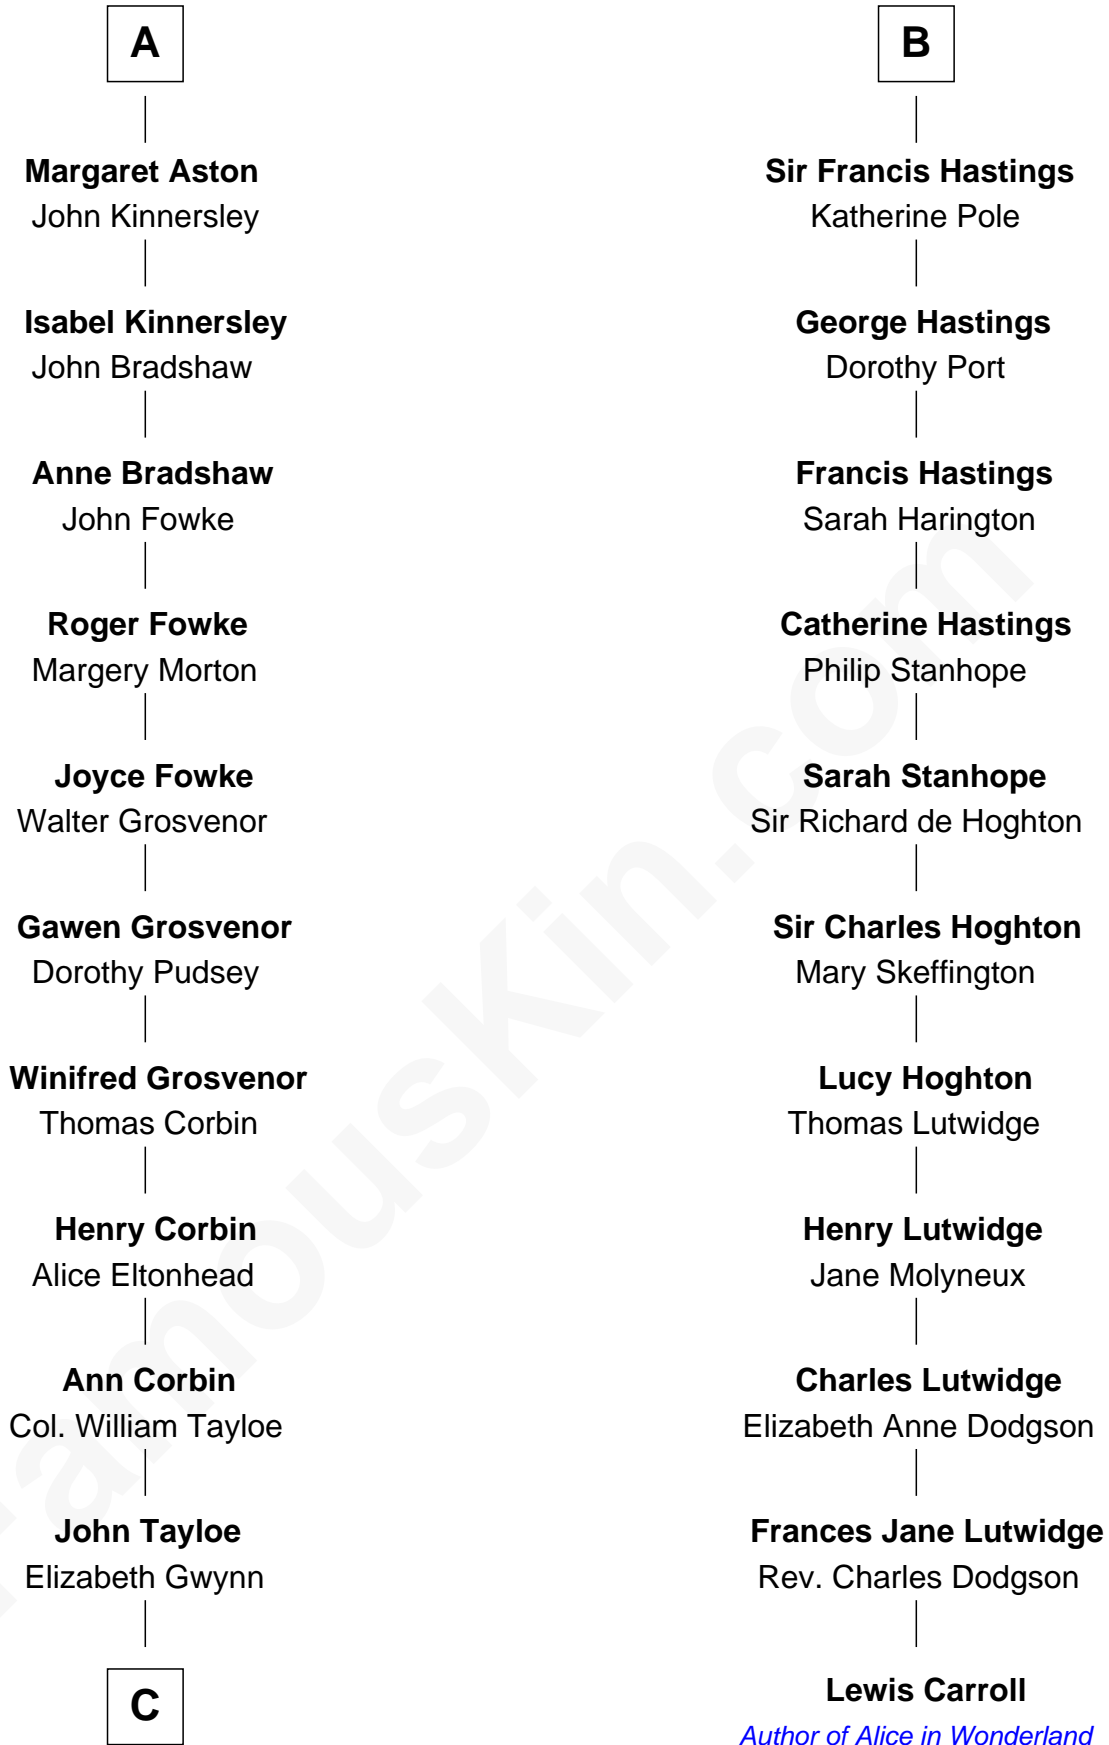

FamousKin.com

Relationship Chart of

Henry Lloyd

40th Governor of Maryland

17th cousin 4 times removed of

Lewis Carroll

Author of Alice in Wonderland

C

—
John Tayloe
Rebecca Plater

—
Elizabeth Tayloe
Col. Edward Lloyd

—
Col. Edward Lloyd
Sally Scott Murray

—
Daniel Lloyd
Catherine Henry

—
Henry Lloyd
40th Governor of Maryland

FamousKin.com