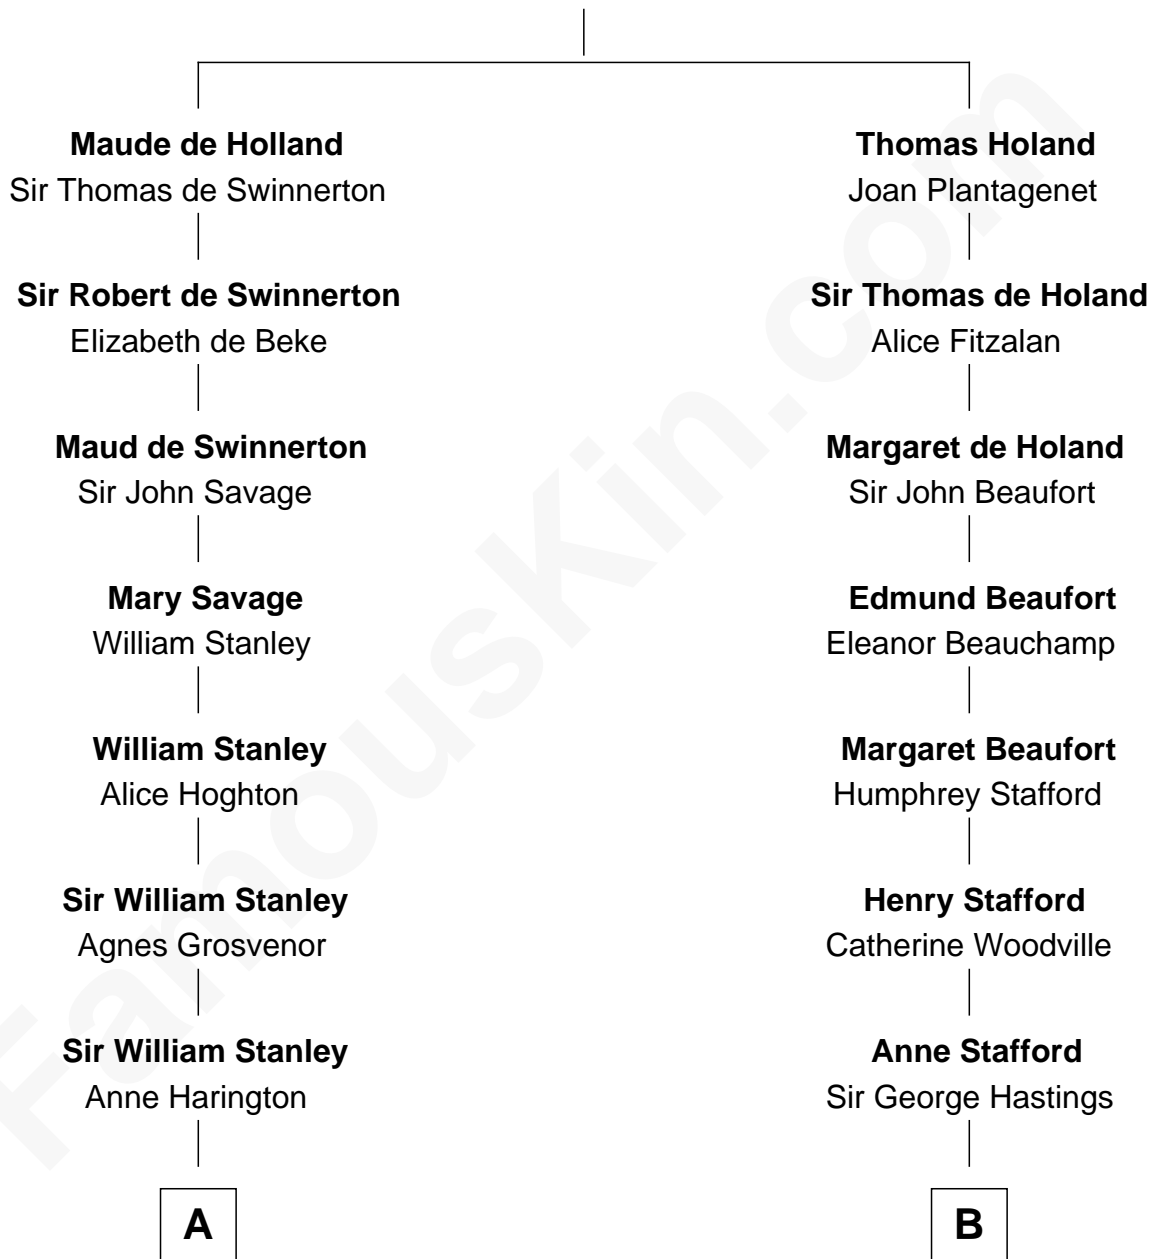

FamousKin.com Relationship Chart of

Henry Lloyd

40th Governor of Maryland

17th cousin of

Lewis Carroll

Author of Alice in Wonderland

Sir Robert de Holland

Maude la Zouche

A

Peter Stanley
Cecily Tarleton

Anne Stanley
Edward Sutton

Anne Sutton
Richard Eltonhead

Alice Eltonhead
Henry Corbin

Ann Corbin
Col. William Tayloe

John Tayloe
Elizabeth Gwynn

John Tayloe
Rebecca Plater

Elizabeth Tayloe
Col. Edward Lloyd

Col. Edward Lloyd
Sally Scott Murray

Daniel Lloyd
Catherine Henry

Henry Lloyd
40th Governor of Maryland

B

Sir Francis Hastings
Katherine Pole

George Hastings
Dorothy Port

Francis Hastings
Sarah Harington