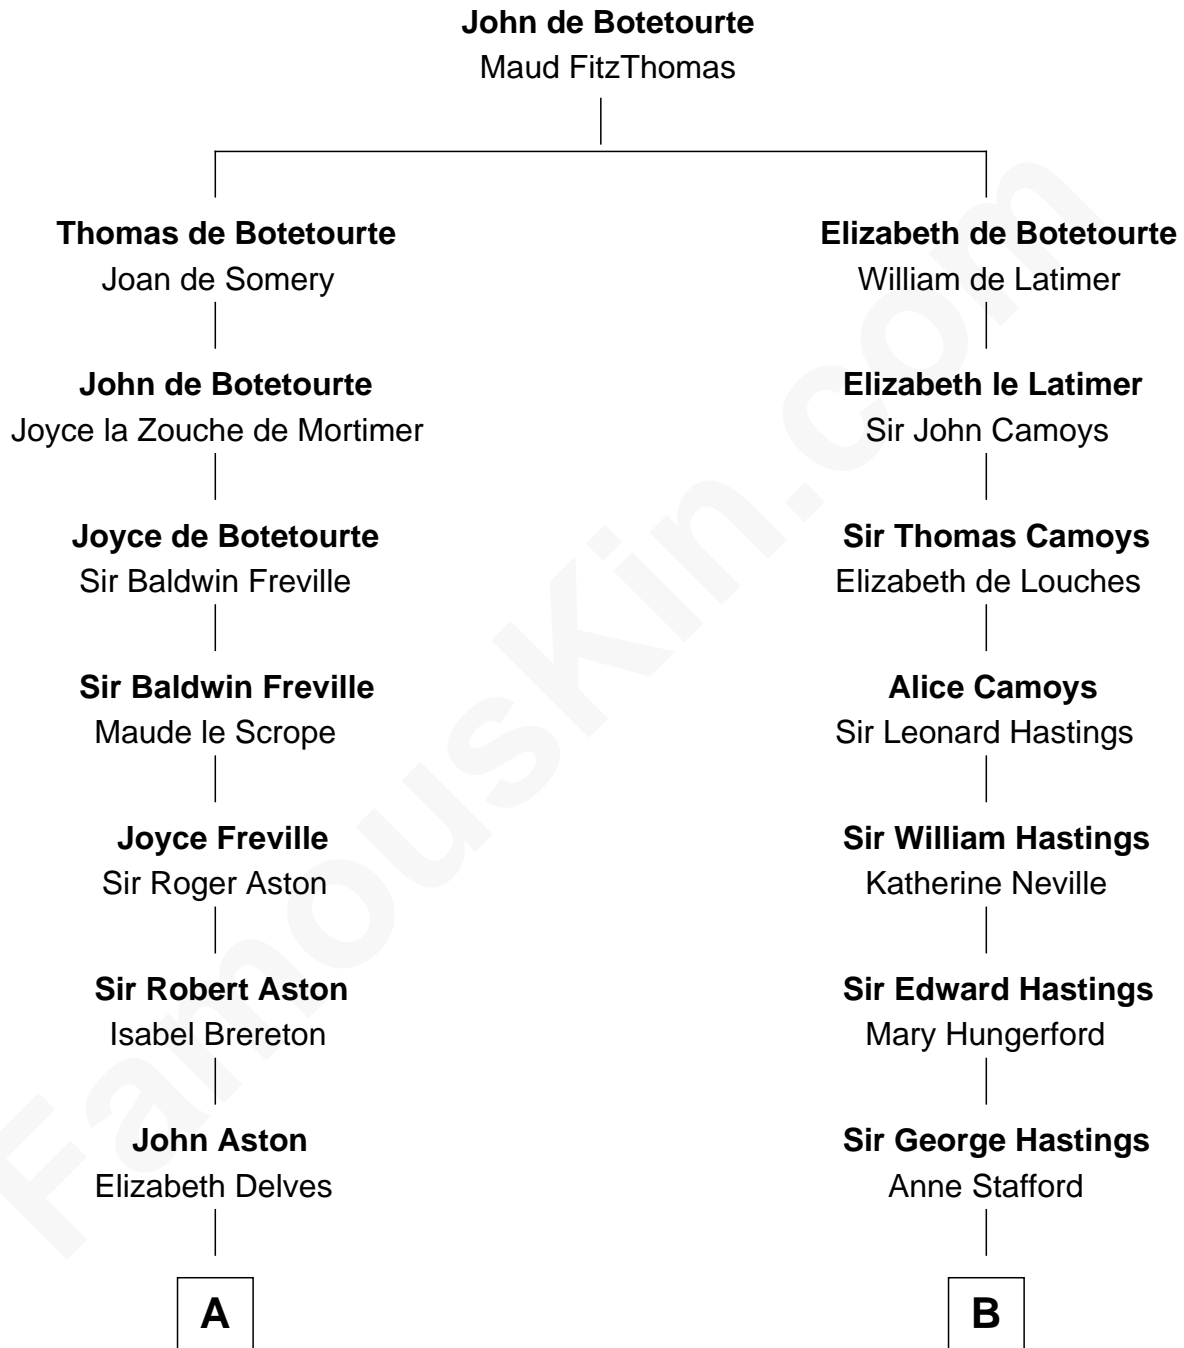

FamousKin.com

Relationship Chart of

Henry Lloyd

40th Governor of Maryland

18th cousin 3 times removed of

E. M. Forster
English Novelist

C

John Tayloe
Rebecca Plater

Elizabeth Tayloe
Col. Edward Lloyd

Col. Edward Lloyd
Sally Scott Murray

Daniel Lloyd
Catherine Henry

Henry Lloyd
40th Governor of Maryland

D

Edward Morgan Llewellyn Forster
Alice Clara Whichelo

E. M. Forster
English Novelist