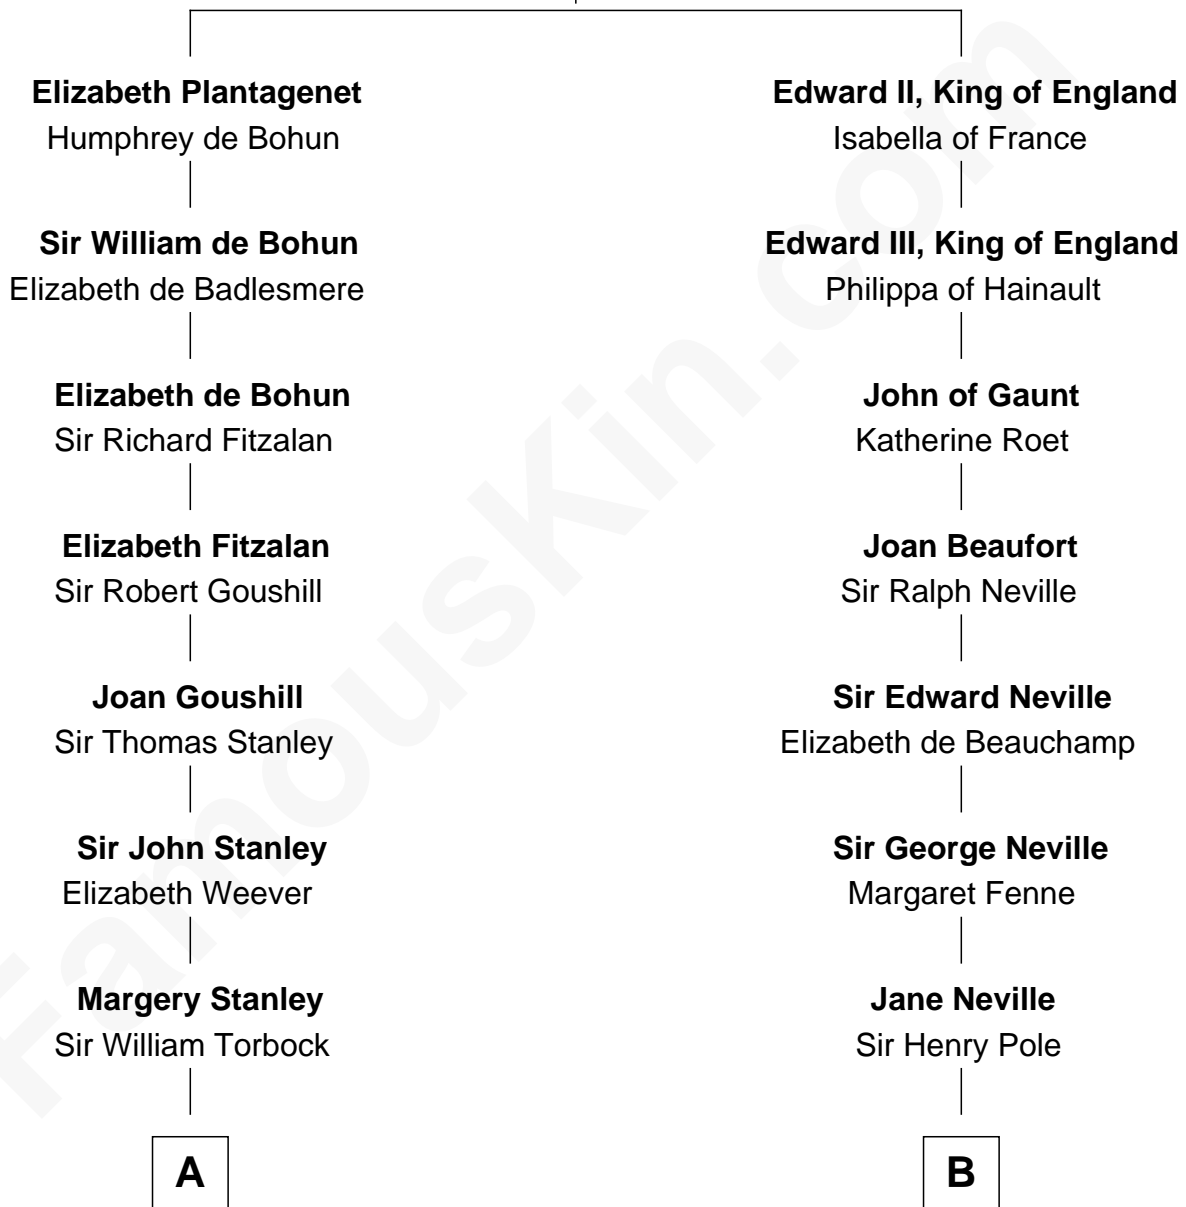

FamousKin.com Relationship Chart of

Henry Lloyd

40th Governor of Maryland

18th cousin of

E. M. Forster

English Novelist

King Edward I
Eleanor of Castile

C

Daniel Lloyd
Catherine Henry

Henry Lloyd
40th Governor of Maryland

D

Edward Morgan Llewellyn Forster
Alice Clara Whichelo

E. M. Forster
English Novelist

FamousKin.com