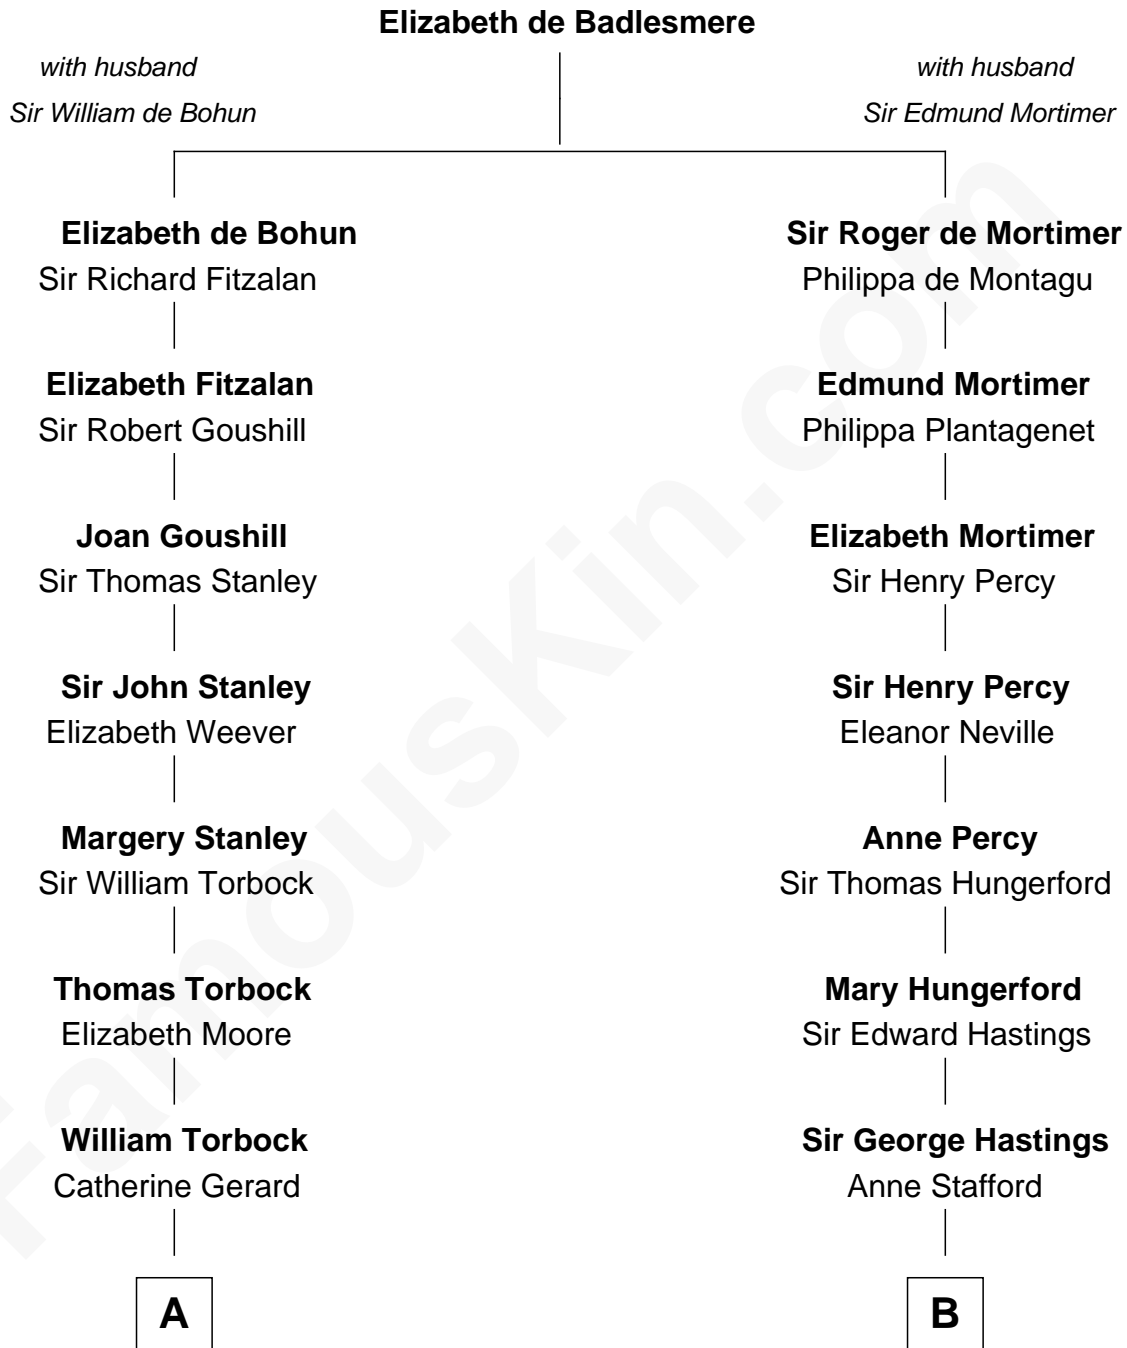

FamousKin.com

Relationship Chart of

Henry Lloyd

40th Governor of Maryland

16th cousin 2 times removed of

E. M. Forster
English Novelist

C

Edward Morgan Llewellyn Forster

Alice Clara Whichelo

E. M. Forster

English Novelist

FamousKin.com