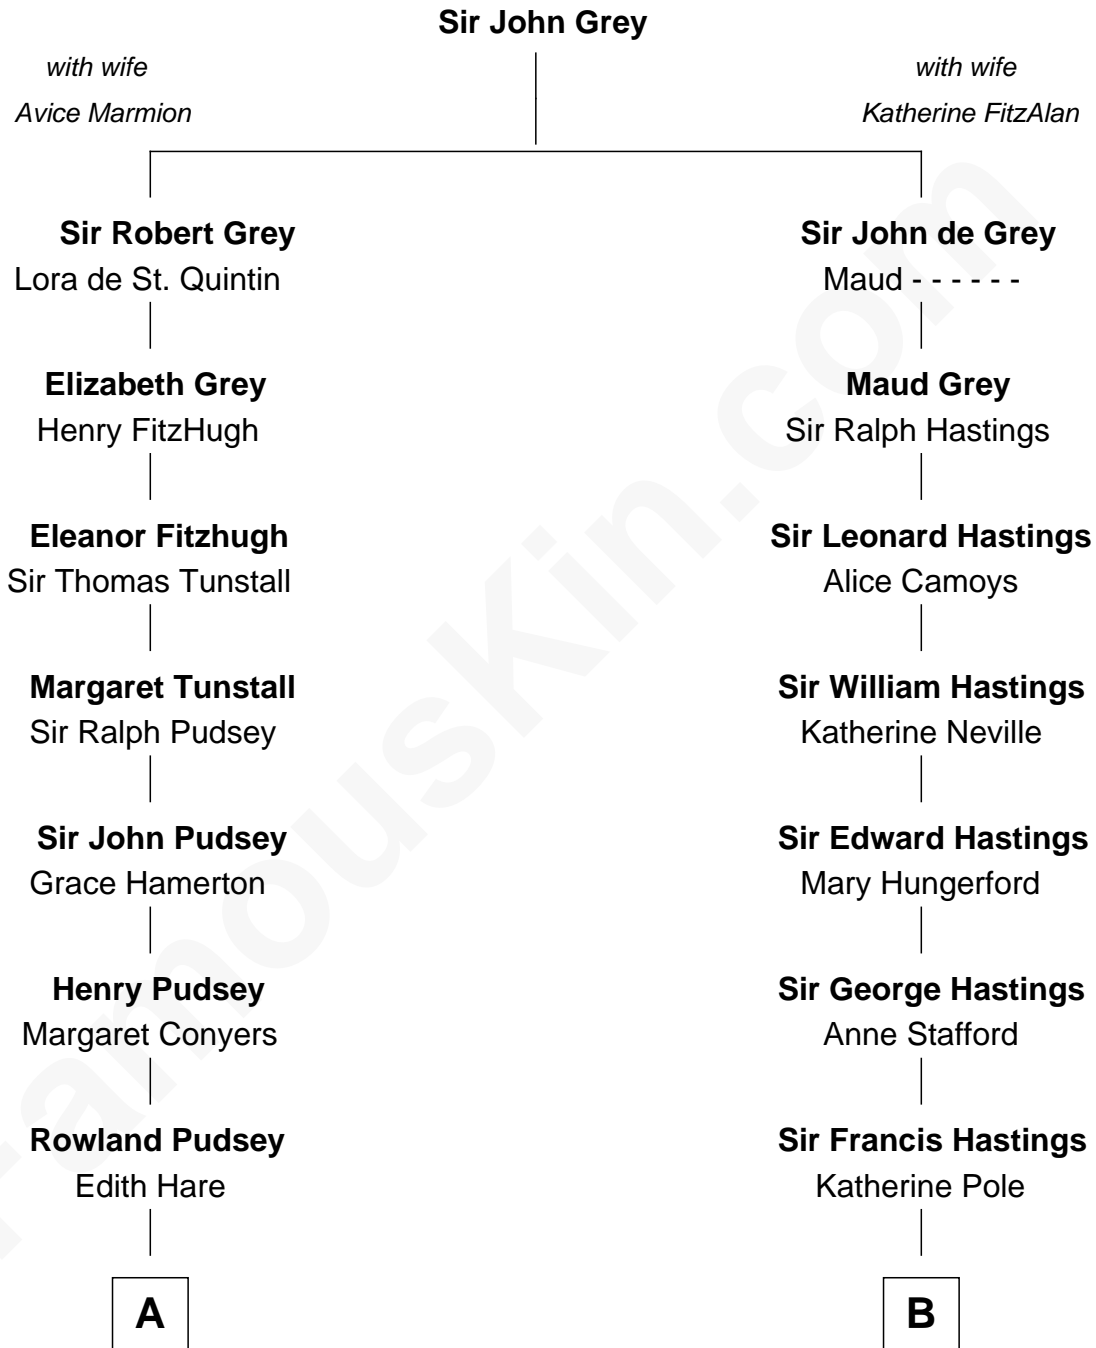

FamousKin.com Relationship Chart of

Henry Lloyd

40th Governor of Maryland

17th cousin 2 times removed of

E. M. Forster

English Novelist

C

Col. Edward Lloyd

Sally Scott Murray

Daniel Lloyd

Catherine Henry

Henry Lloyd

40th Governor of Maryland

FamousKin.com