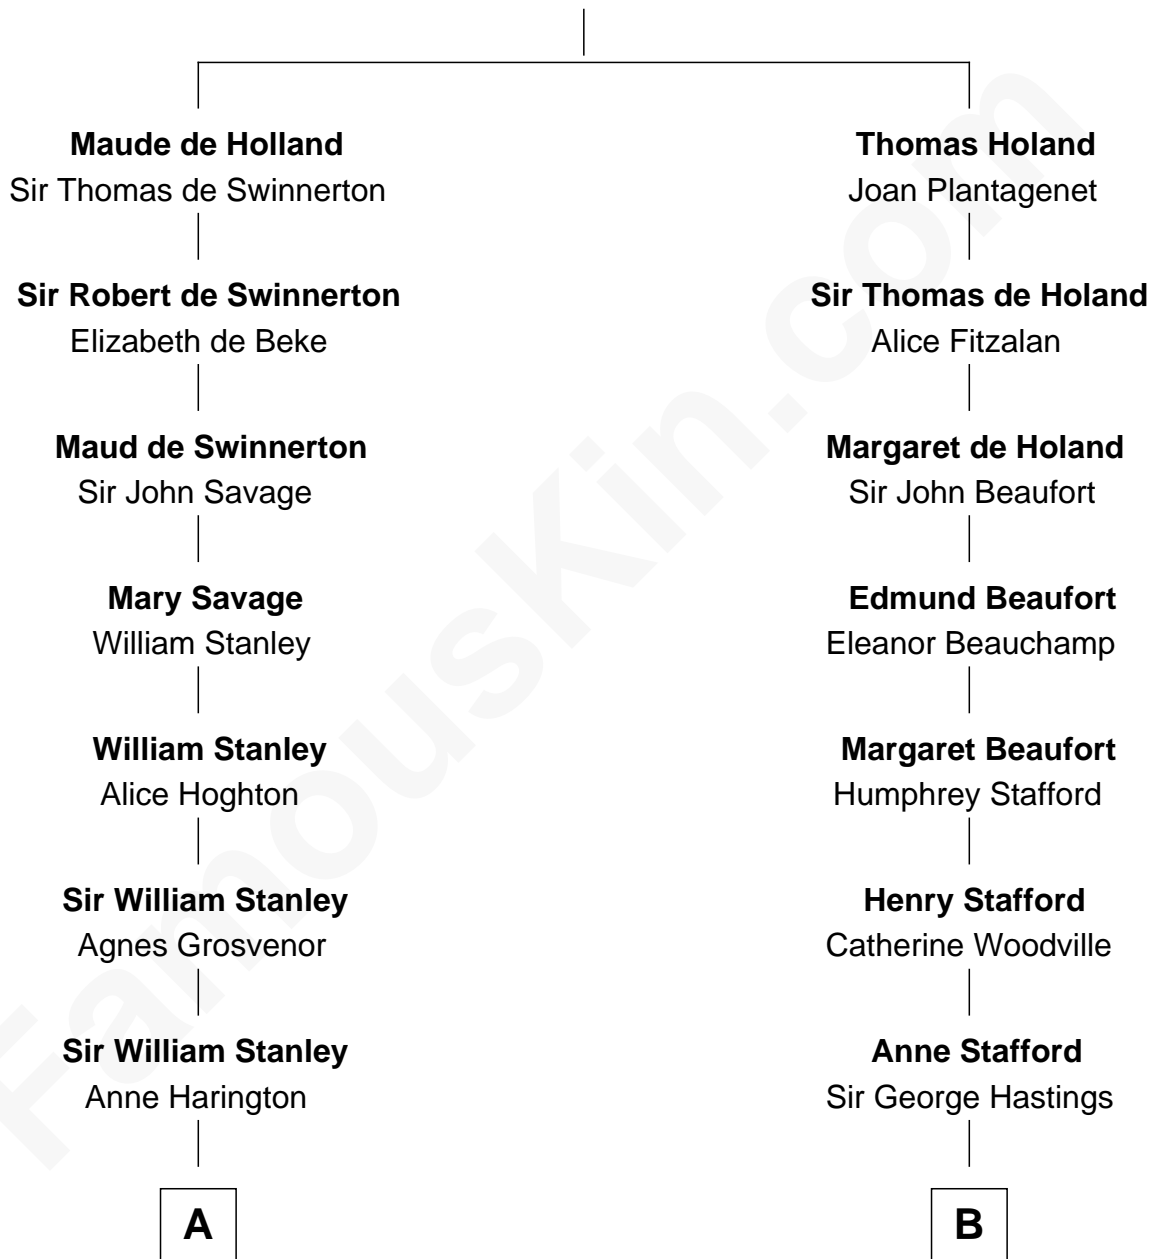

FamousKin.com Relationship Chart of

Henry Lloyd

40th Governor of Maryland

17th cousin 1 time removed of

E. M. Forster

English Novelist

Sir Robert de Holland

Maude la Zouche

C

Edward Morgan Llewellyn Forster

Alice Clara Whichelo

E. M. Forster

English Novelist

FamousKin.com