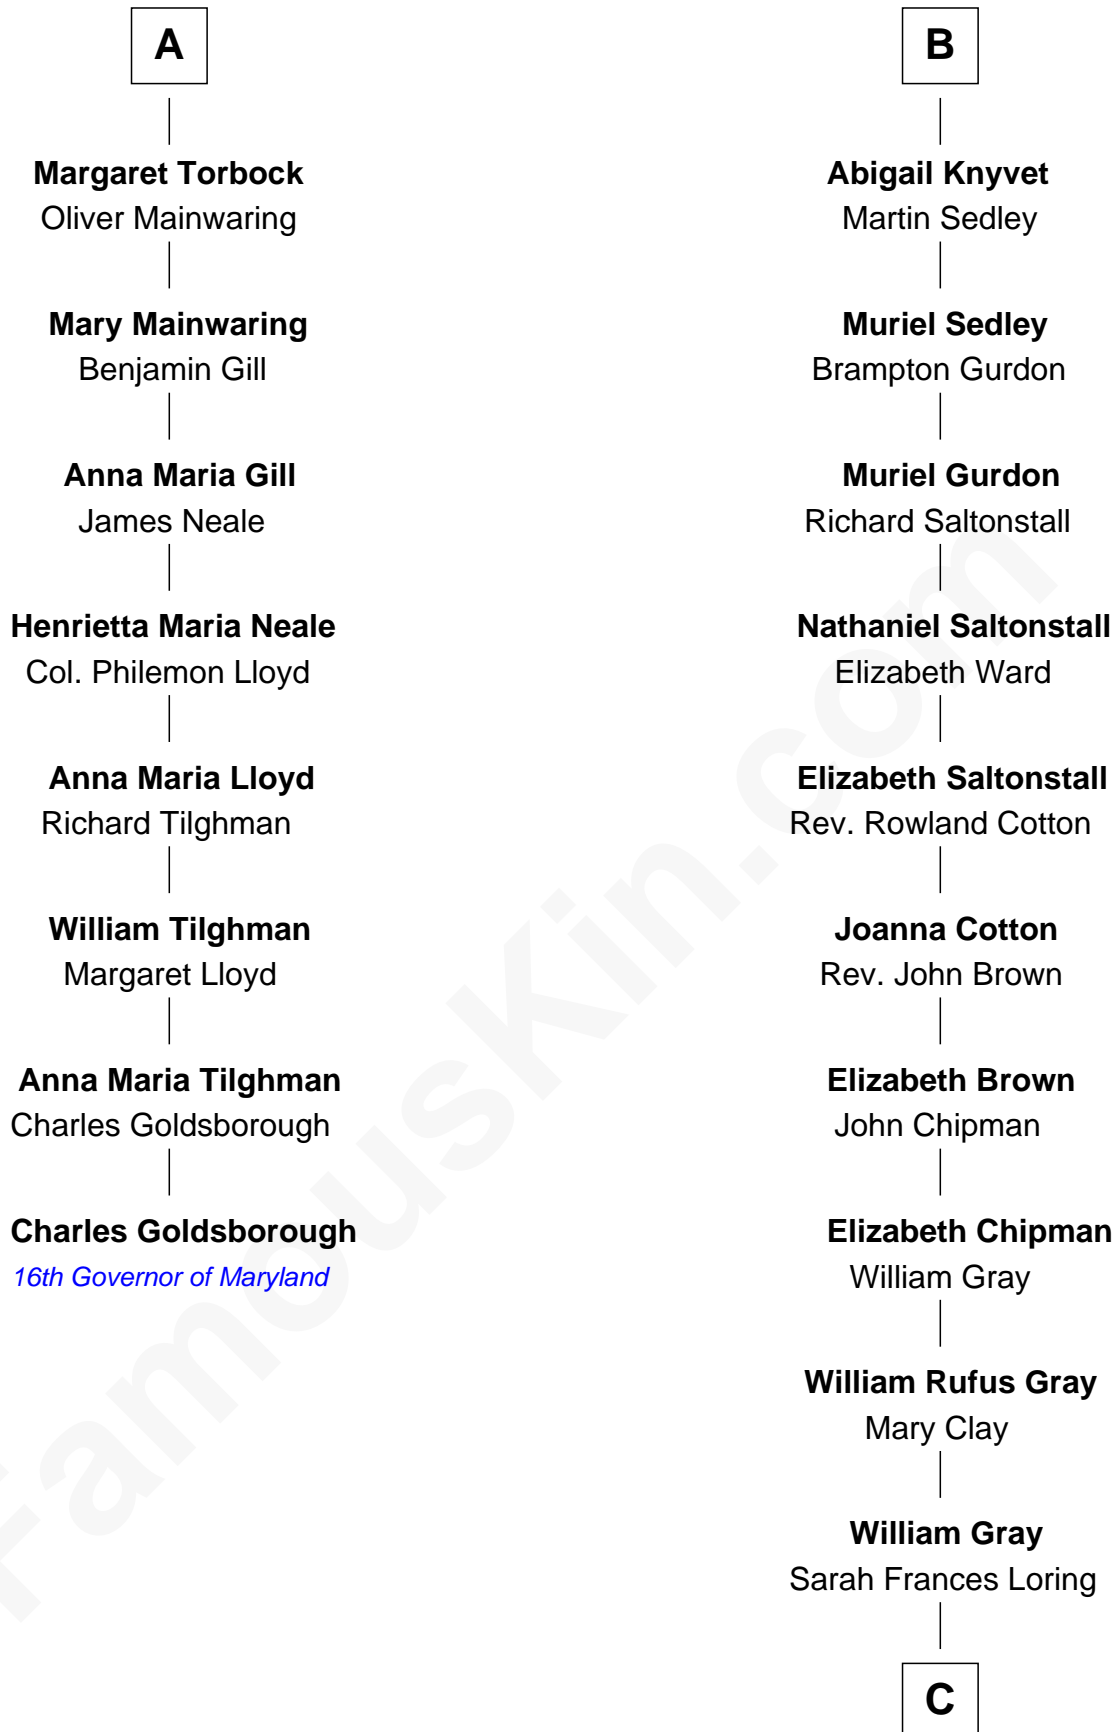

**FamousKin.com**  
**Relationship Chart of**  
**Charles Goldsborough**  
*16th Governor of Maryland*

**14th cousin 6 times removed of**

**Story Musgrave**  
*NASA Astronaut*

**Sir William de Bohun**  
 Elizabeth de Badlesmere

**C**

**Edward Gray**  
Elizabeth Gray Story

**Marguerite Gray**  
John Butler Swann

**Marguerite Swann**  
Percy Musgrave

**Story Musgrave**  
*NASA Astronaut*