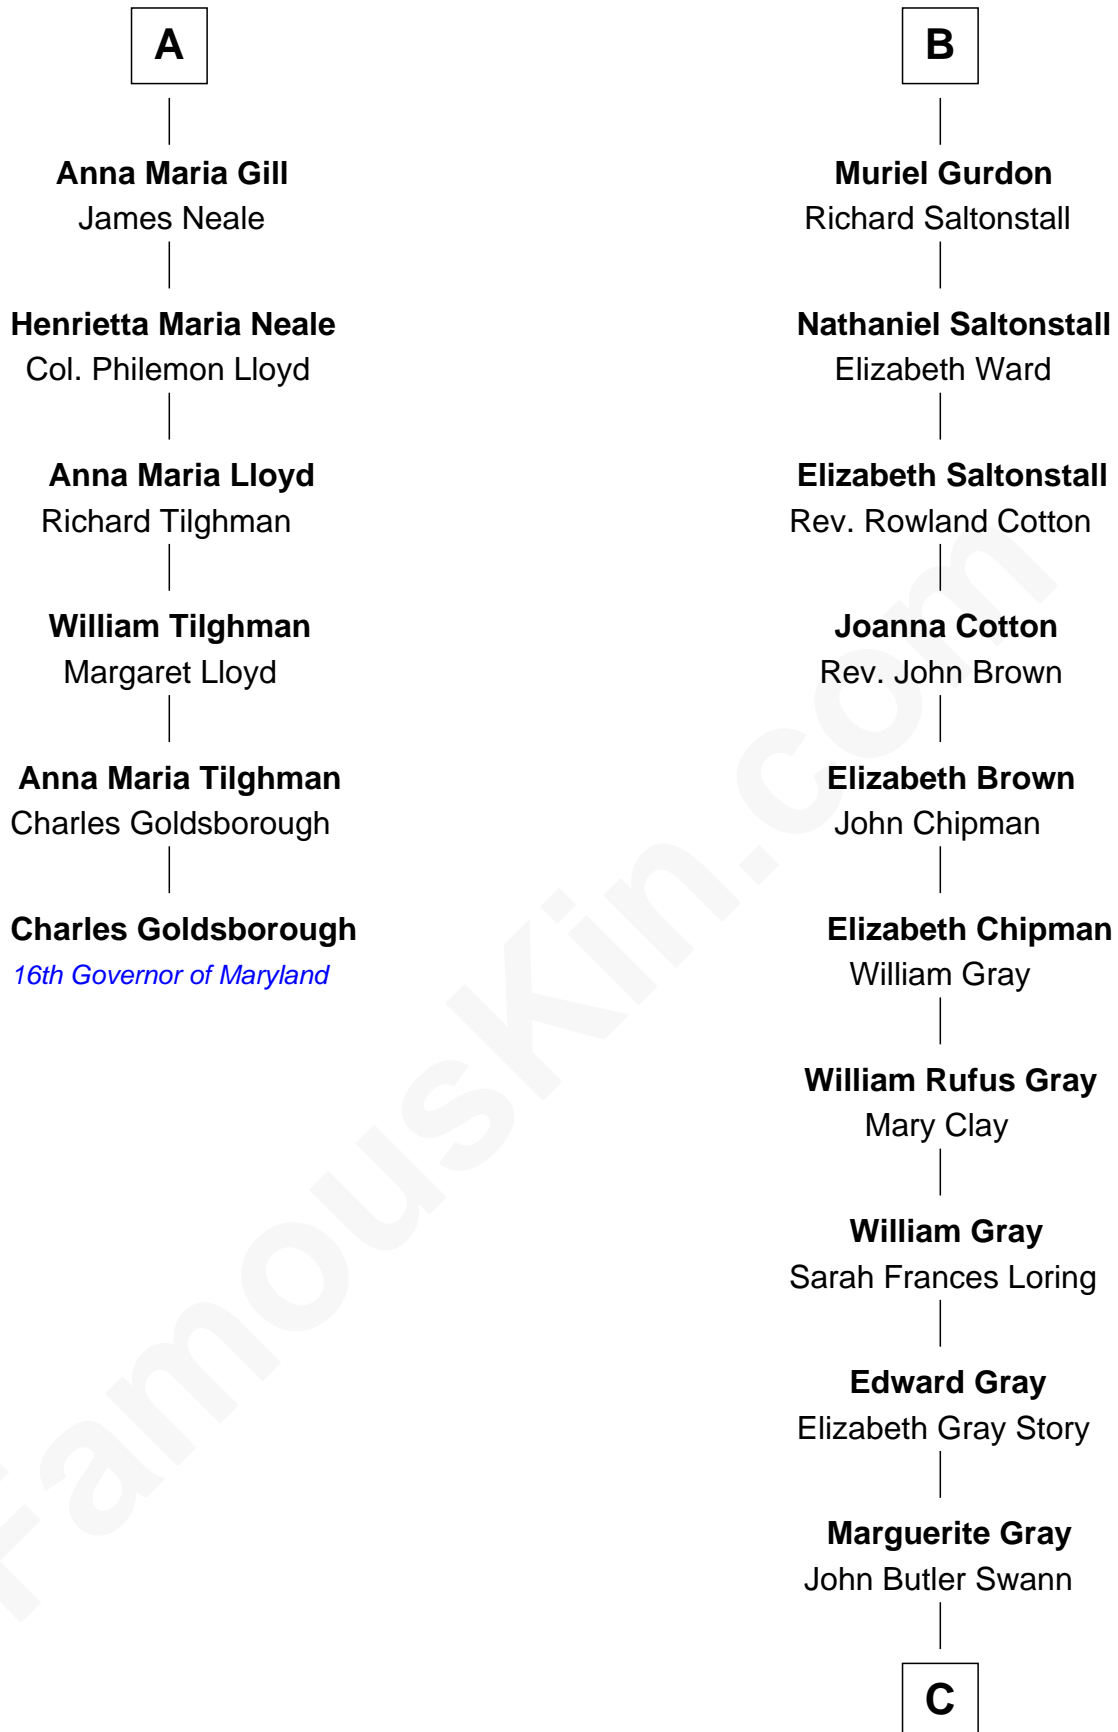

FamousKin.com
Relationship Chart of
Charles Goldsborough
16th Governor of Maryland

12th cousin 6 times removed of

Story Musgrave
NASA Astronaut

C

|
Marguerite Swann

Percy Musgrave

|
Story Musgrave

NASA Astronaut

FamousKin.com