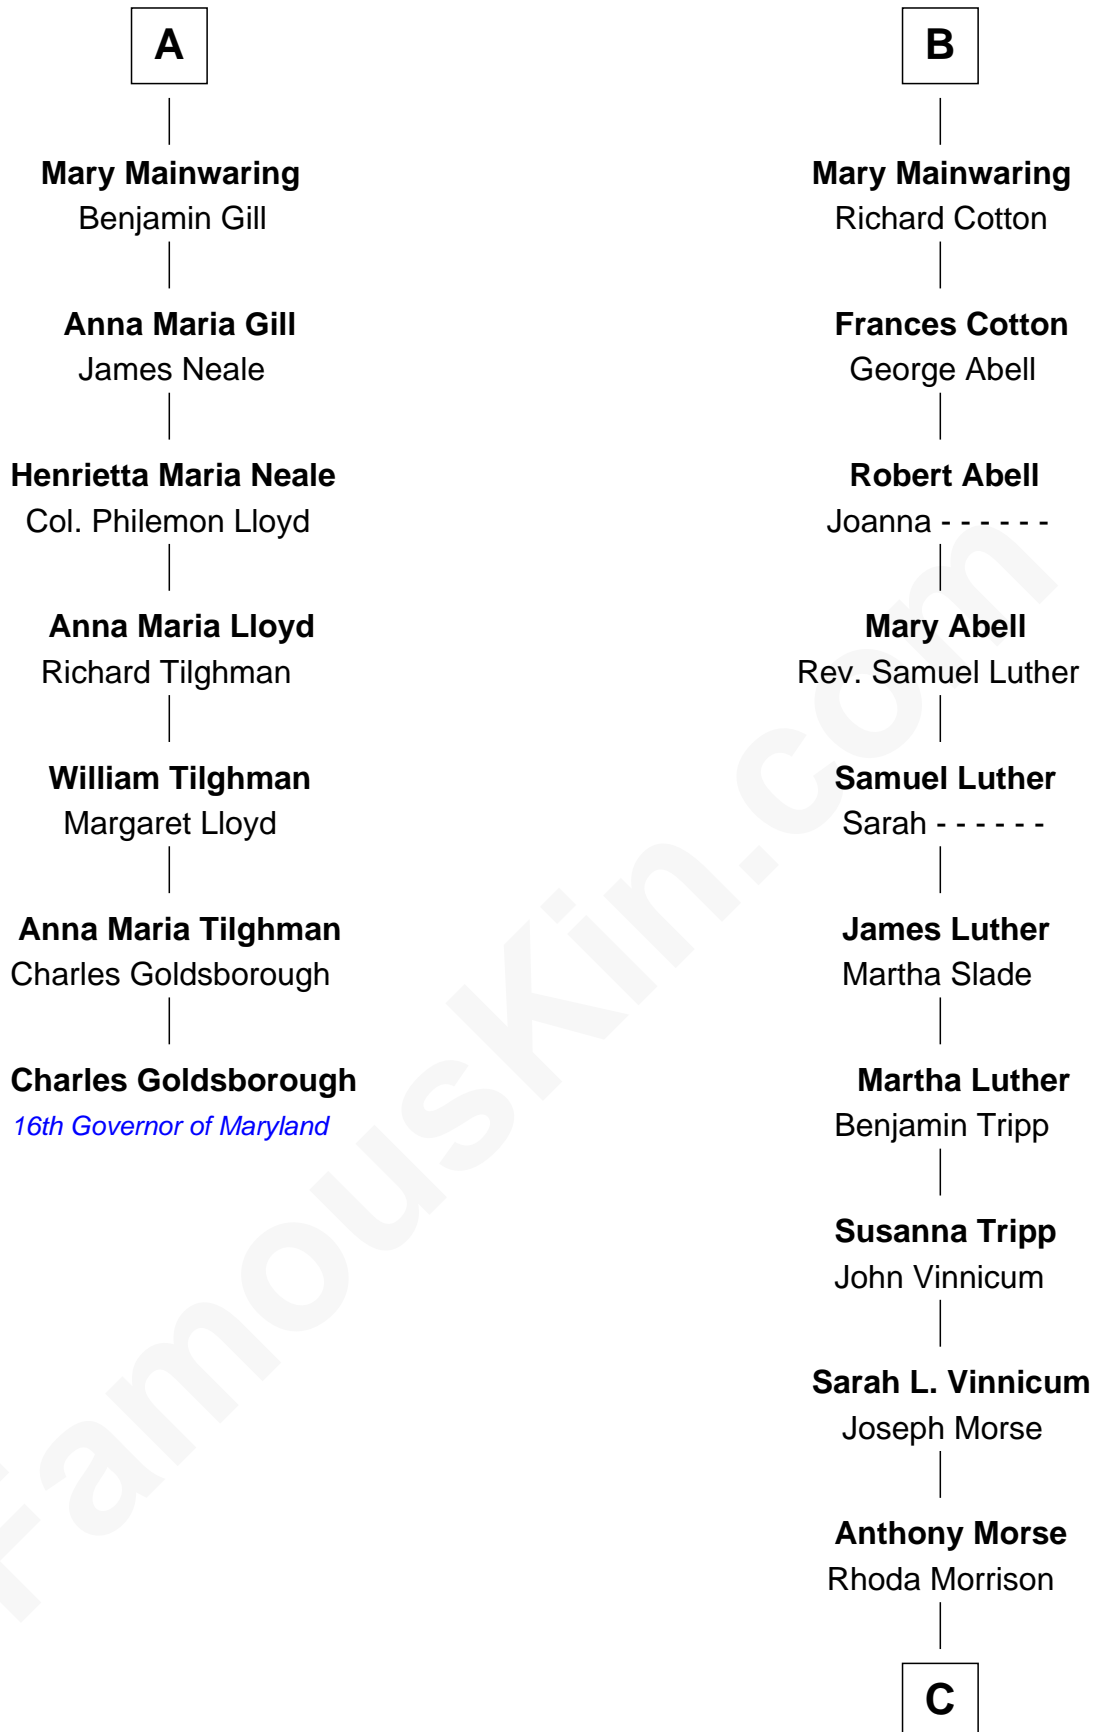

FamousKin.com
Relationship Chart of
Charles Goldsborough
16th Governor of Maryland

13th cousin 5 times removed of

Lizzie Borden
Accused Murderess

Sir Richard Fitzalan
 Elizabeth de Bohun

Elizabeth Fitzalan
 Sir Robert Goushill

Joan Goushill
 Sir Thomas Stanley

Sir John Stanley
 Elizabeth Weever

Margery Stanley
 Sir William Torbock

Thomas Torbock
 Elizabeth Moore

William Torbock
 Catherine Gerard

Margaret Torbock
 Oliver Mainwaring

A

Joan Fitzalan
 Sir William Beauchamp

Joan Beauchamp
 James Butler

Elizabeth Butler
 John Talbot

Ann Talbot
 Sir Henry Vernon

Elizabeth Vernon
 Sir Robert Corbet

Dorothy Corbet
 Sir Richard Mainwaring

Sir Arthur Mainwaring
 Margaret Mainwaring

B

C

Sarah Anthony Morse
Andrew Jackson Borden

Lizzie Borden
Accused Murderess

FamousKin.com