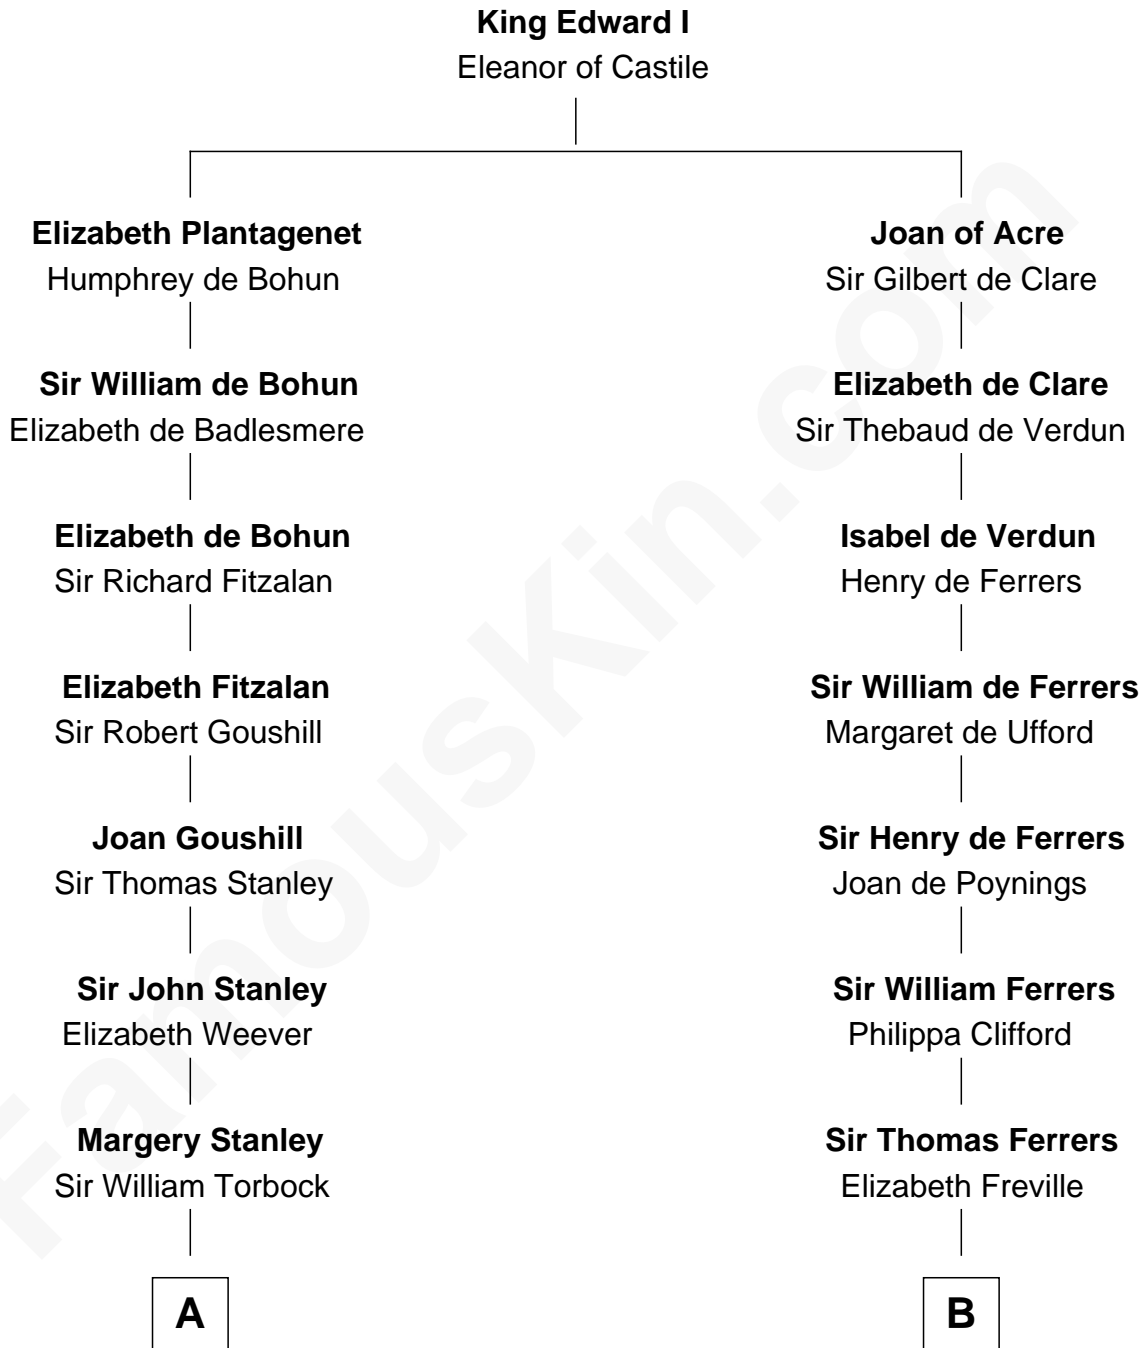

FamousKin.com
Relationship Chart of
Charles Goldsborough
16th Governor of Maryland

16th cousin 3 times removed of

Susan B. Anthony
Women's Rights Advocate

C

Humphrey Anthony

Hannah Lapham

Daniel Anthony

Lucy Read

Susan B. Anthony

Women's Rights Advocate

FamousKin.com