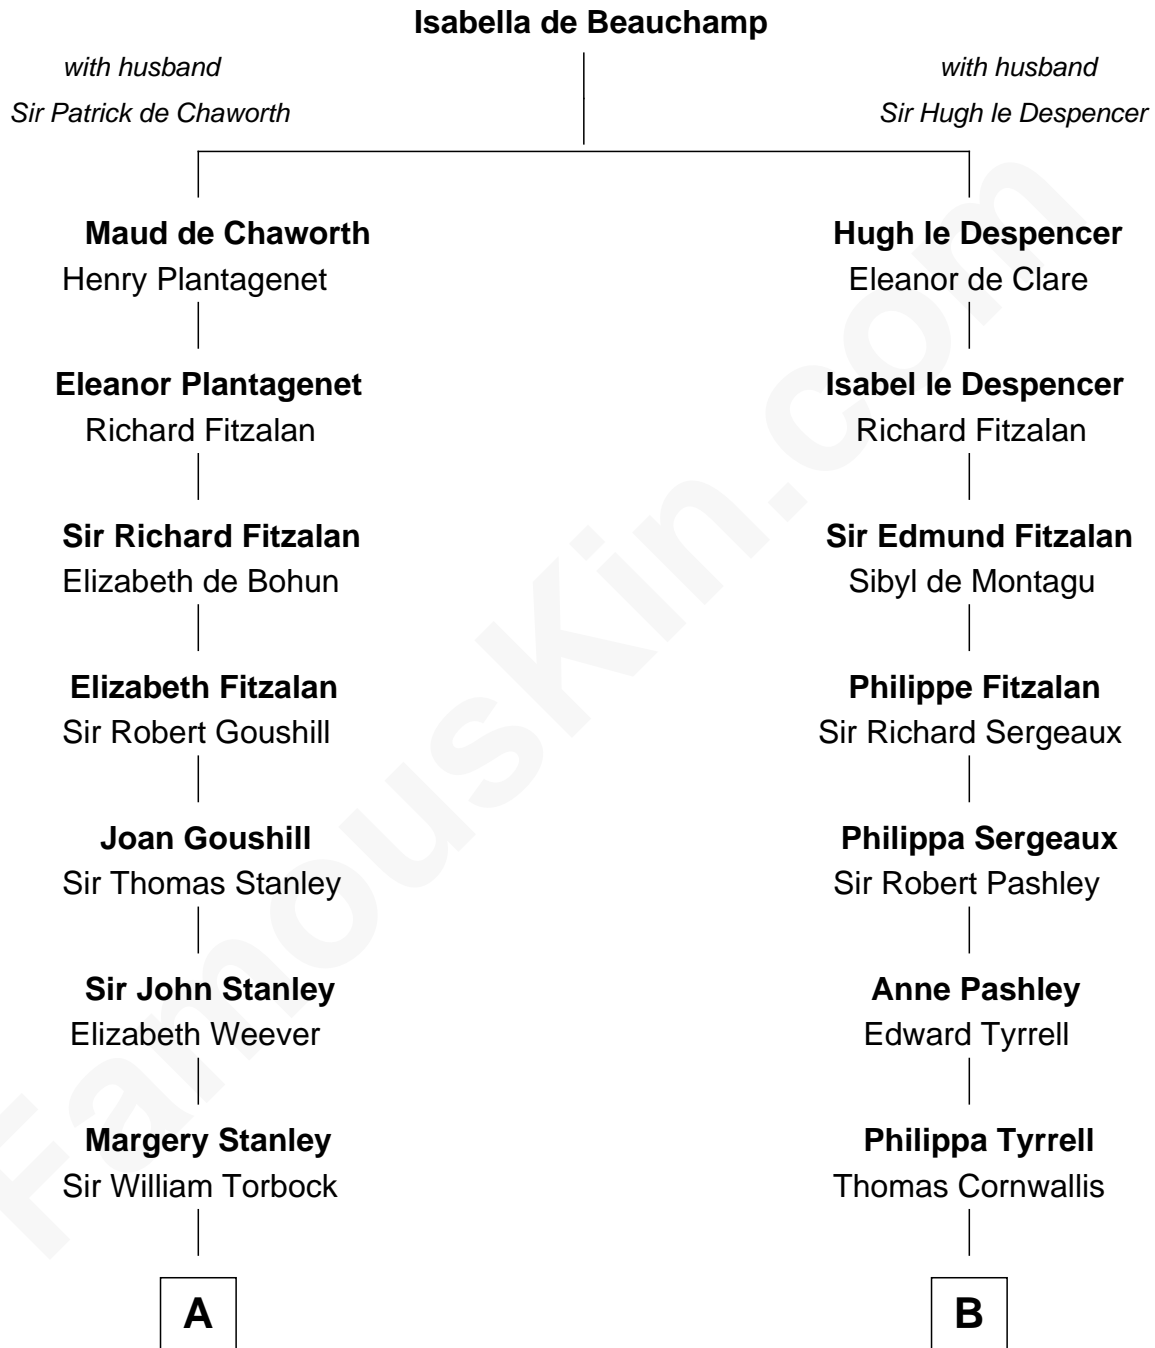

FamousKin.com
Relationship Chart of
Charles Goldsborough
16th Governor of Maryland

16th cousin 3 times removed of

Susan B. Anthony
Women's Rights Advocate

C

Humphrey Anthony

Hannah Lapham

Daniel Anthony

Lucy Read

Susan B. Anthony

Women's Rights Advocate

FamousKin.com