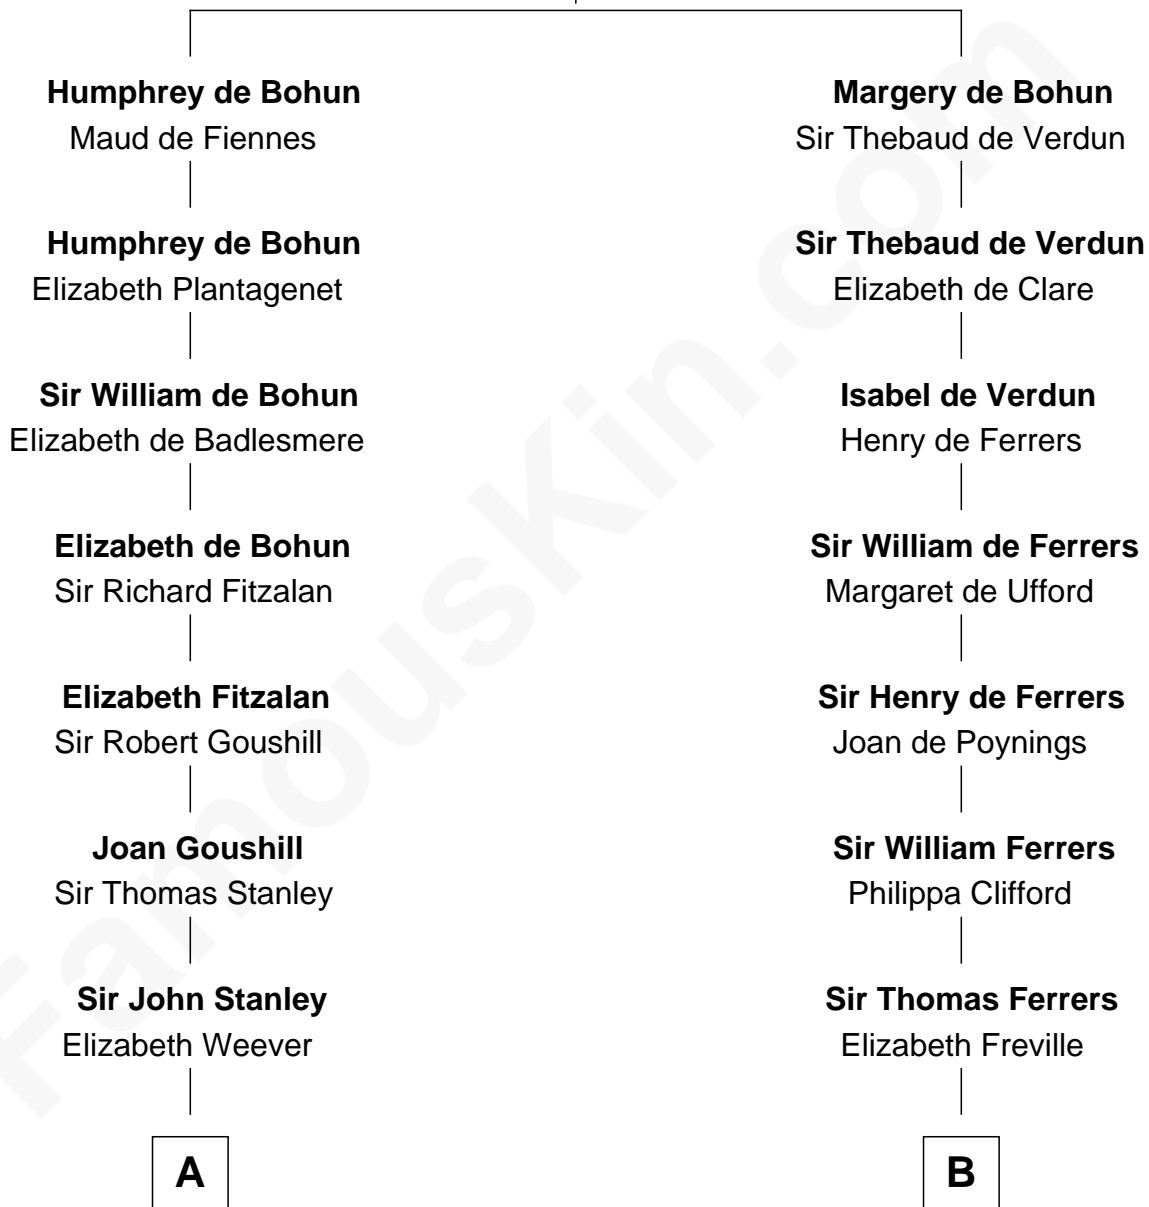

**FamousKin.com**  
**Relationship Chart of**  
**Charles Goldsborough**  
*16th Governor of Maryland*

**17th cousin 2 times removed of**

**Susan B. Anthony**  
*Women's Rights Advocate*

**Sir Humphrey de Bohun**  
 Eleanor de Braiose

**C**

**Humphrey Anthony**

Hannah Lapham

**Daniel Anthony**

Lucy Read

**Susan B. Anthony**

*Women's Rights Advocate*

FamousKin.com