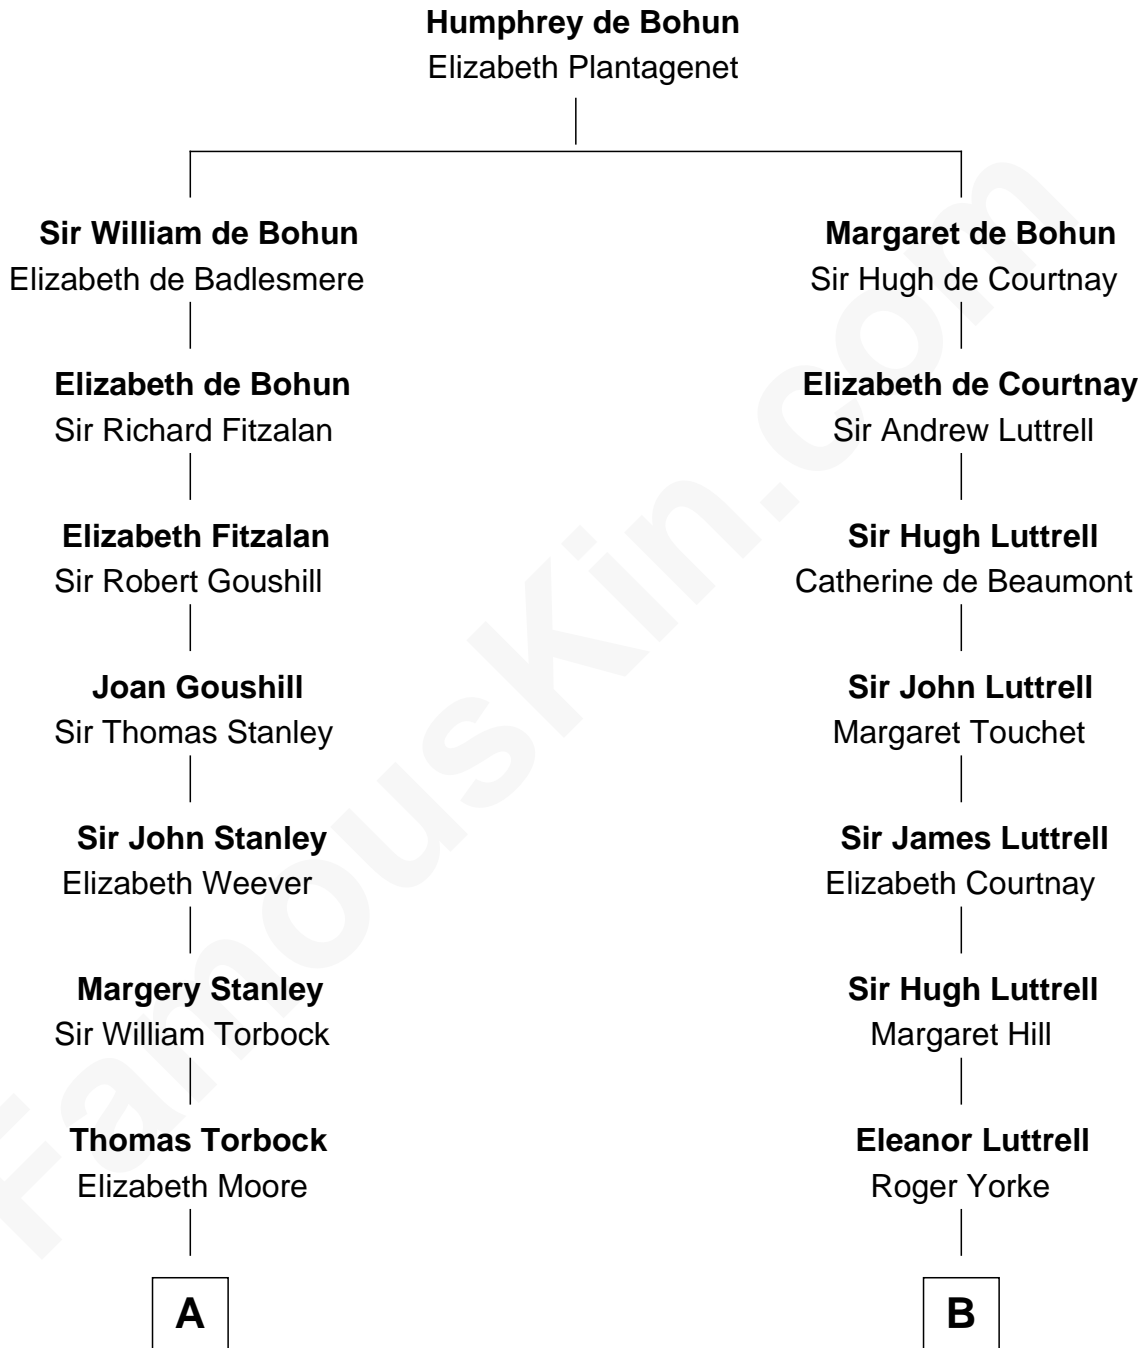

FamousKin.com
Relationship Chart of
Charles Goldsborough
16th Governor of Maryland

15th cousin 5 times removed of
Dick Cheney
46th U.S. Vice-President

C

—
Samuel Fletcher Cheney

Ella A. Phillips

—
Thomas Herbert Cheney

Margaret E. Tyler

—
Richard Herbert Cheney

Marge Lorraine Dickey

—
Dick Cheney

46th U.S. Vice-President

FamousKin.com