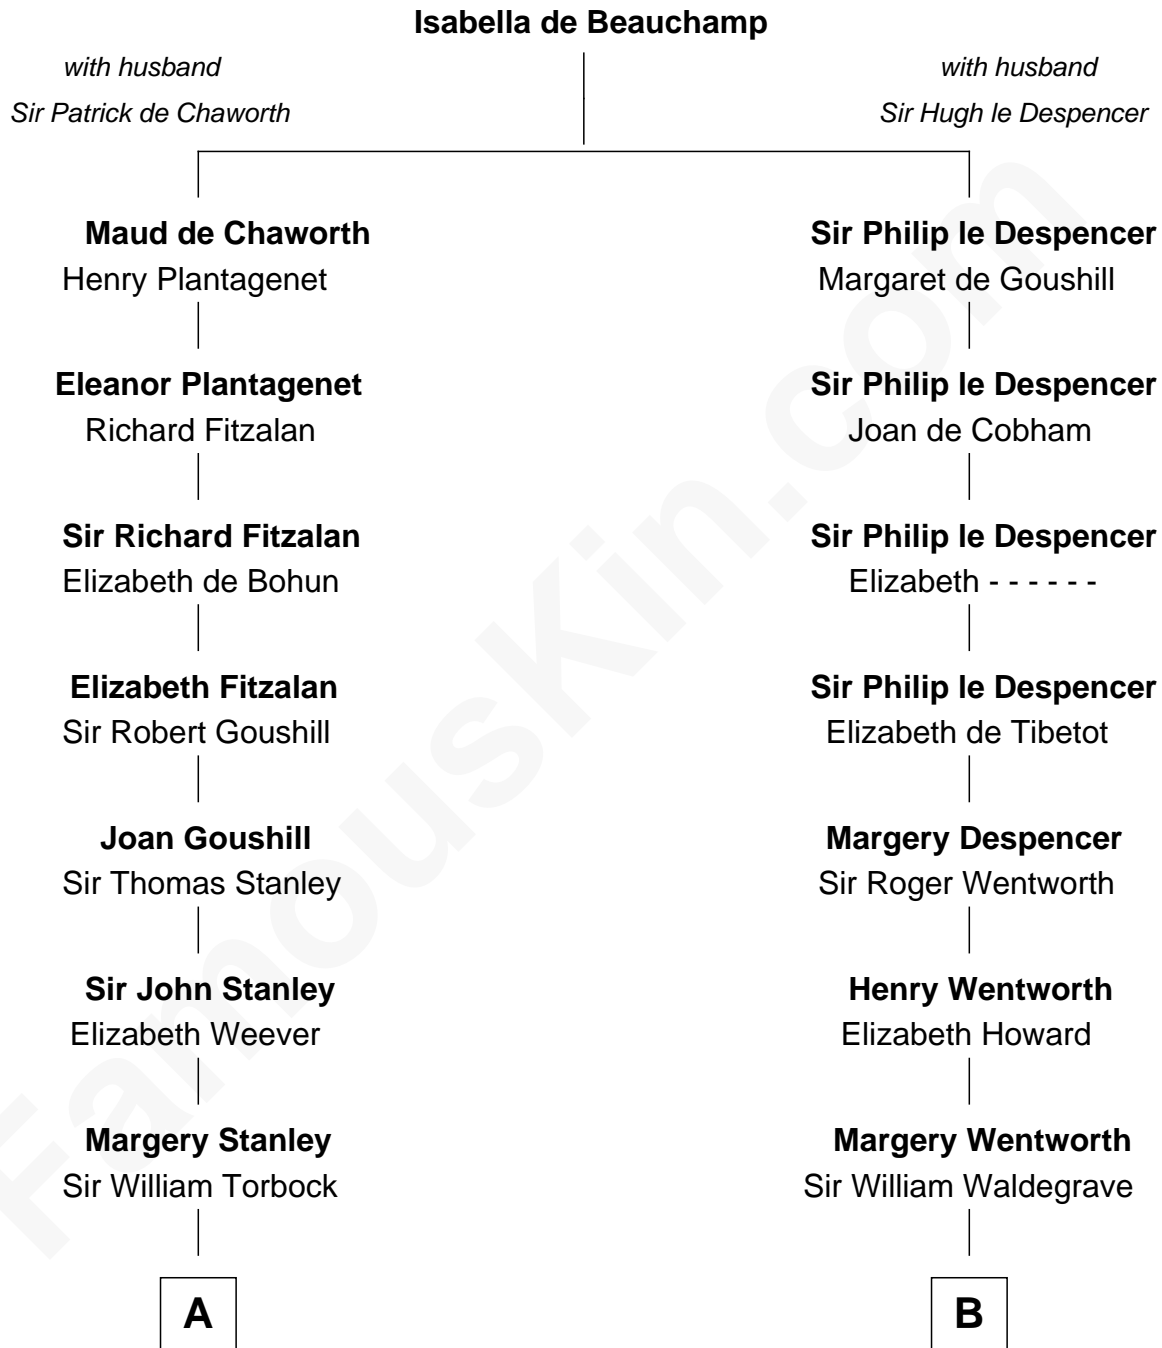

FamousKin.com
Relationship Chart of
Charles Goldsborough
16th Governor of Maryland

16th cousin 4 times removed of

Walt Disney
Co-Founder of The Walt Disney Company

C

Eber Call
Violette Lawrence

Charles Call
Henrietta Gross

Flora Call
Elias Charles Disney

Walt Disney
Co-Founder of The Walt Disney Co.

FamousKin.com