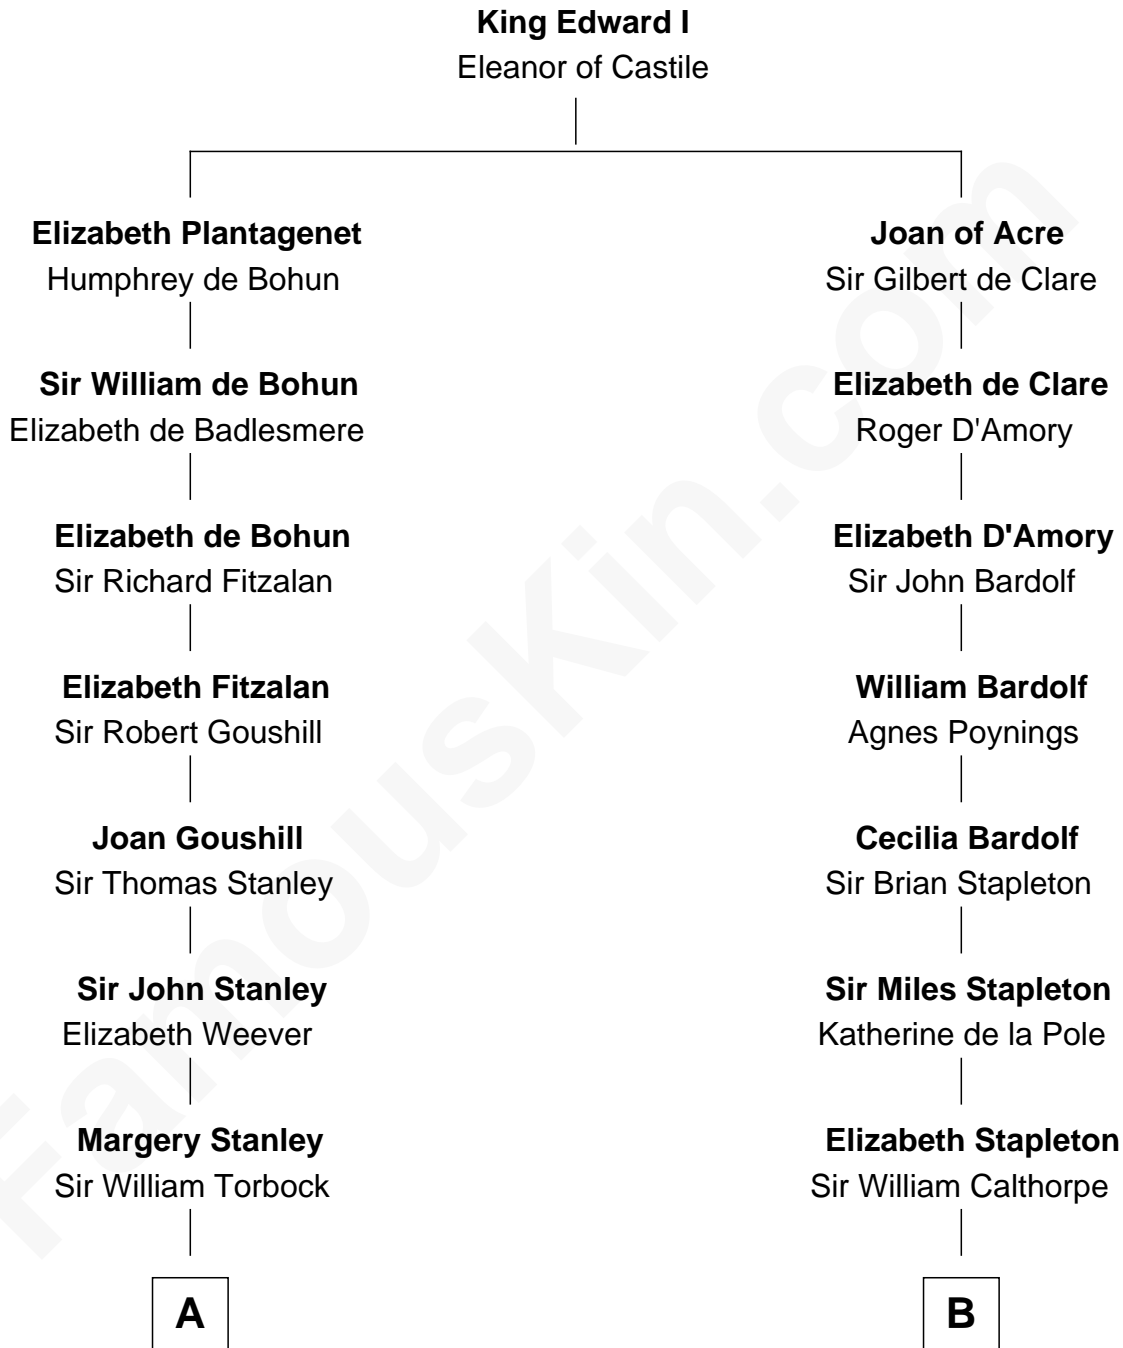

**FamousKin.com**  
**Relationship Chart of**  
**Charles Goldsborough**  
*16th Governor of Maryland*

**13th cousin 3 times removed of**  
**Rev. George Burroughs**  
*Executed for Witchcraft, Salem 1692*

**A**

**Thomas Torbock**  
Elizabeth Moore

**William Torbock**  
Catherine Gerard

**Margaret Torbock**  
Oliver Mainwaring

**Mary Mainwaring**  
Benjamin Gill

**Anna Maria Gill**  
James Neale

**Henrietta Maria Neale**  
Col. Philemon Lloyd