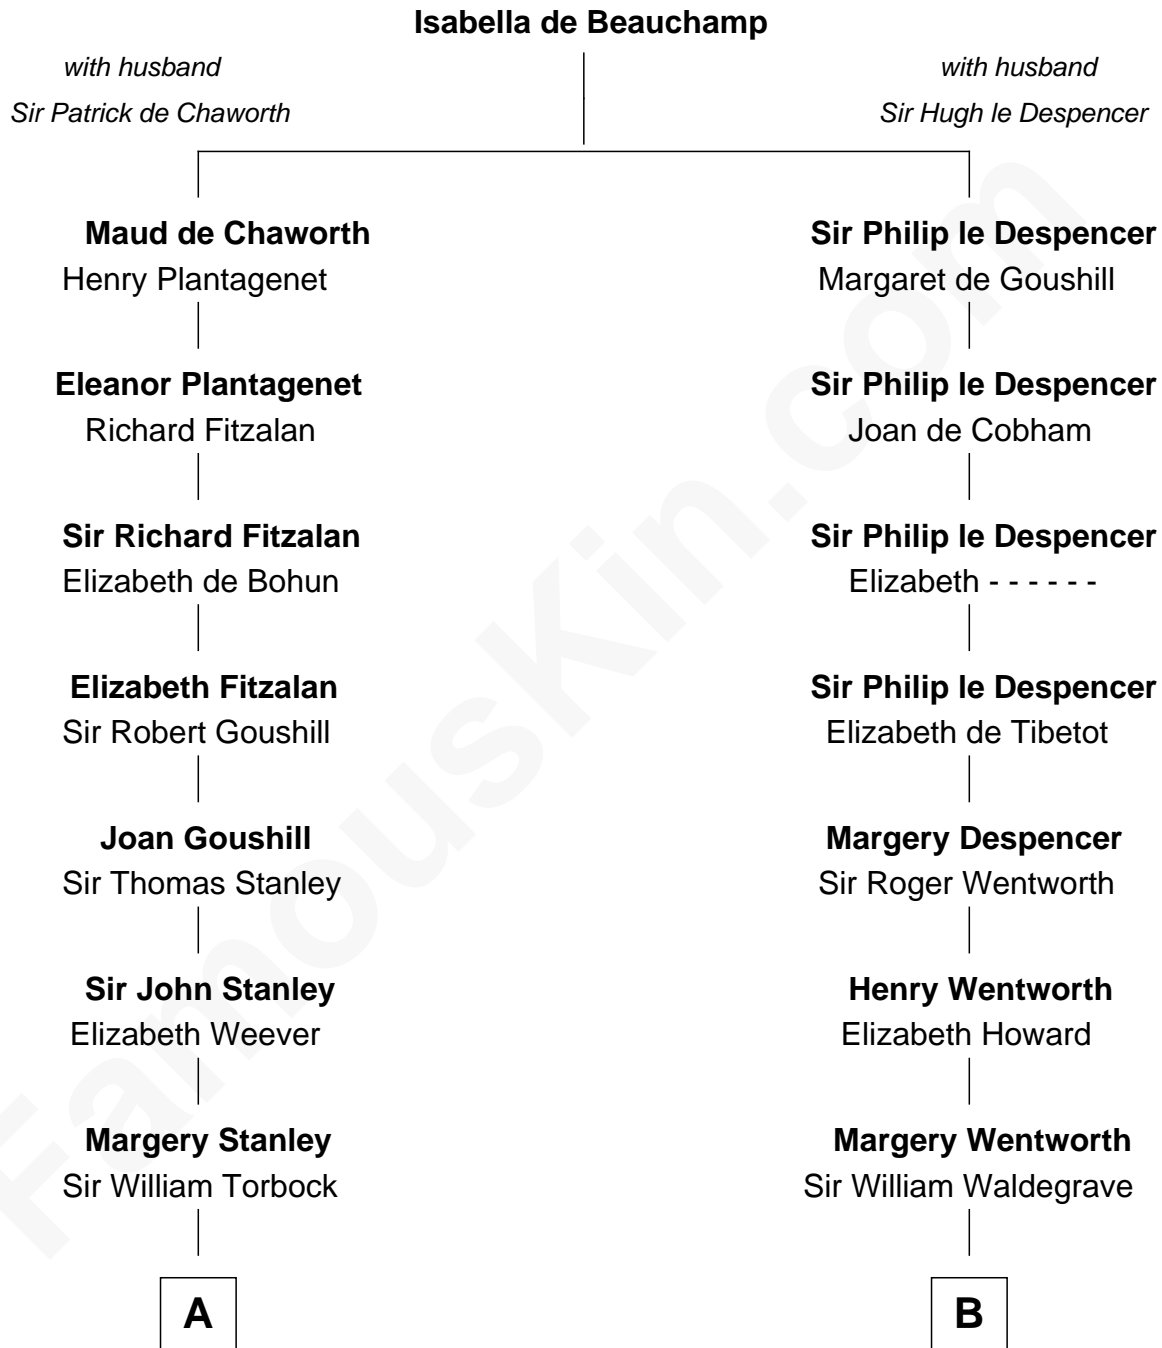

FamousKin.com
Relationship Chart of
Charles Goldsborough
16th Governor of Maryland

12th cousin 4 times removed of
Rev. George Burroughs
Executed for Witchcraft, Salem 1692

A

Thomas Torbock
Elizabeth Moore

William Torbock
Catherine Gerard

Margaret Torbock
Oliver Mainwaring

Mary Mainwaring
Benjamin Gill

Anna Maria Gill
James Neale

Henrietta Maria Neale
Col. Philemon Lloyd

Anna Maria Lloyd
Richard Tilghman

William Tilghman
Margaret Lloyd

Anna Maria Tilghman
Charles Goldsborough

Charles Goldsborough
16th Governor of Maryland

B

George Waldegrave
Anne Drury

Phyllis Waldegrave
Thomas Higham

Bridget Higham
Thomas Burrough

Rev. George Burrough
Frances Sparrow

Nathaniel Burrough
Rebecca Stiles

Rev. George Burroughs
Salem Witch Trials 1692