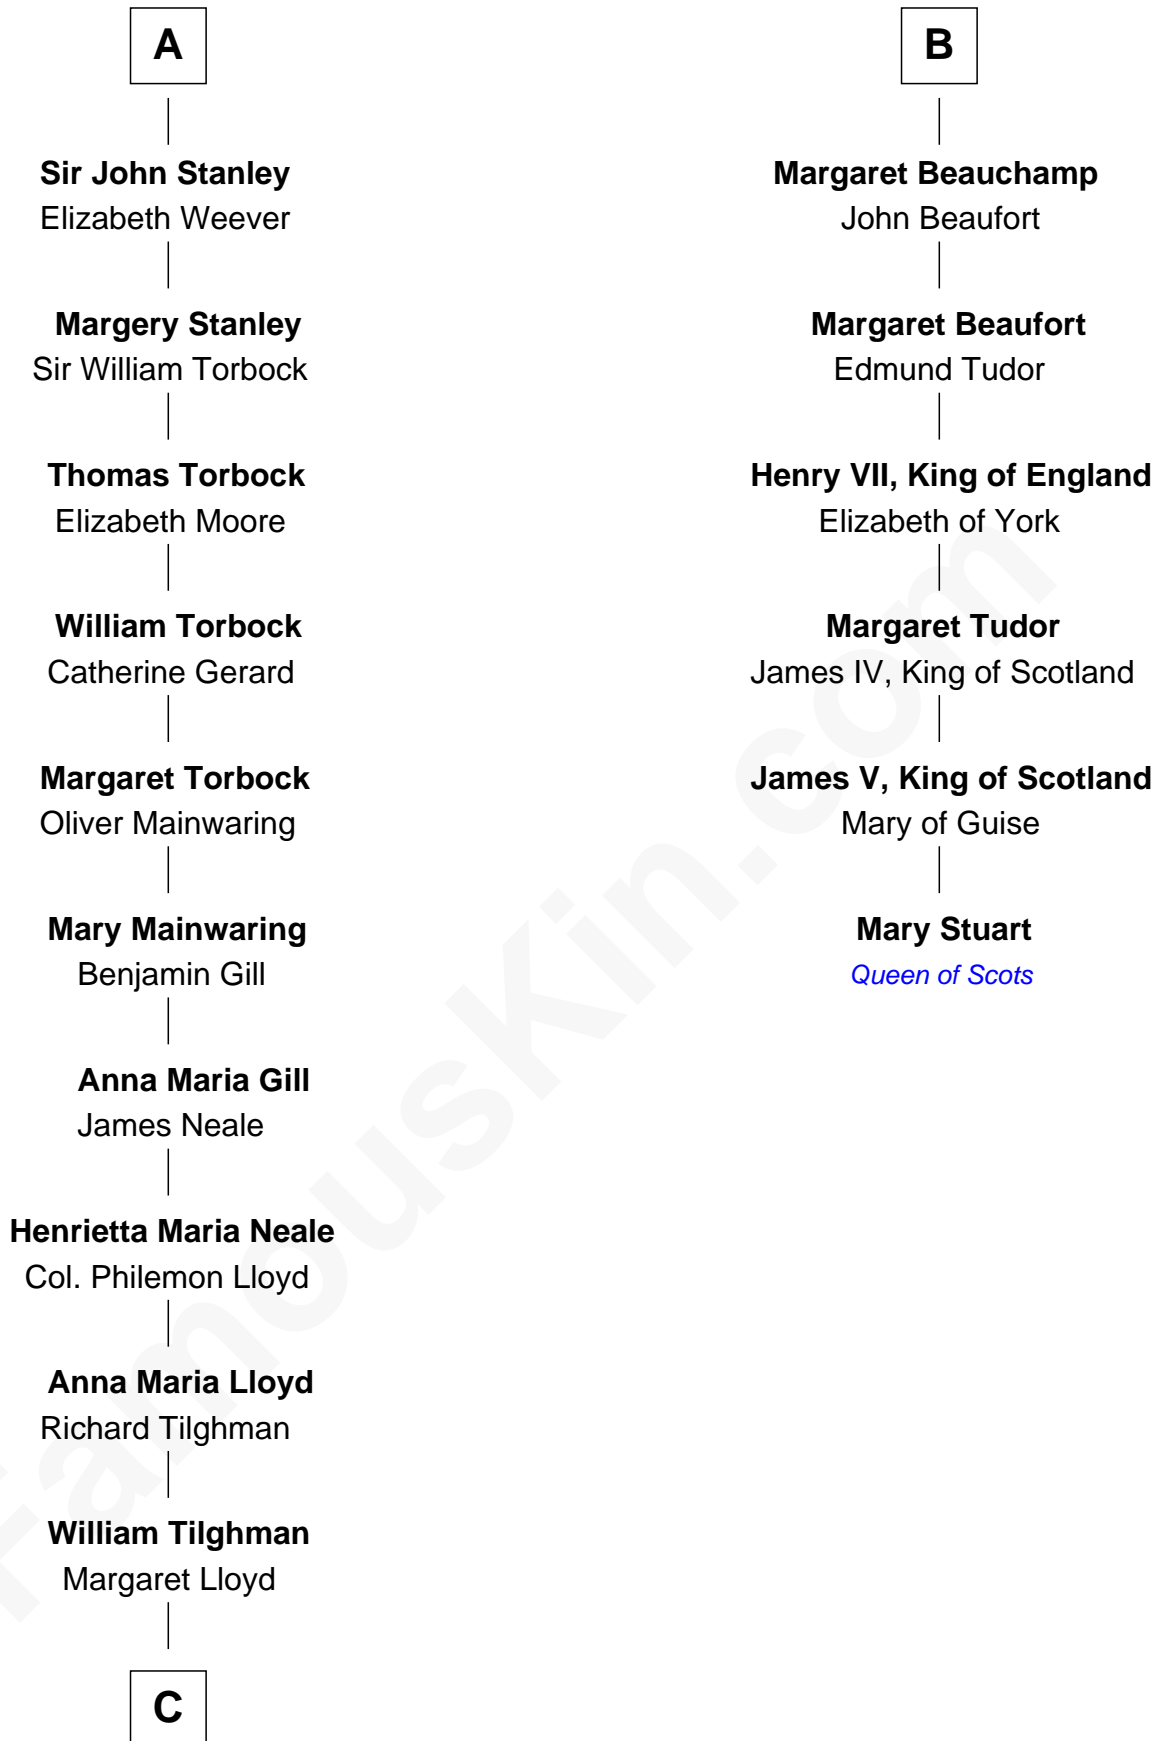

FamousKin.com
Relationship Chart of
Charles Goldsborough
16th Governor of Maryland

12th cousin 6 times removed of

Mary Stuart
Queen of Scots

Sir Humphrey de Bohun
Maud of Eu

Sir Humphrey de Bohun
Eleanor de Braiose

Humphrey de Bohun
Maud de Fiennes

Humphrey de Bohun
Elizabeth Plantagenet

Sir William de Bohun
Elizabeth de Badlesmere

Elizabeth de Bohun
Sir Richard Fitzalan

Elizabeth Fitzalan
Sir Robert Goushill

Joan Goushill
Sir Thomas Stanley

A

Alice de Bohun
Roger de Tony

Alice de Tony
Sir Walter de Beauchamp

Roger de Beauchamp

Sir Roger de Beauchamp
Sibyl de Pateshulle

Sir Roger de Beauchamp
Joan de Clopton

Sir Roger Beauchamp
Mary -----

Sir John Beauchamp
Edith Stourton

B

C

Anna Maria Tilghman

Charles Goldsborough

Charles Goldsborough

16th Governor of Maryland

FamousKin.com