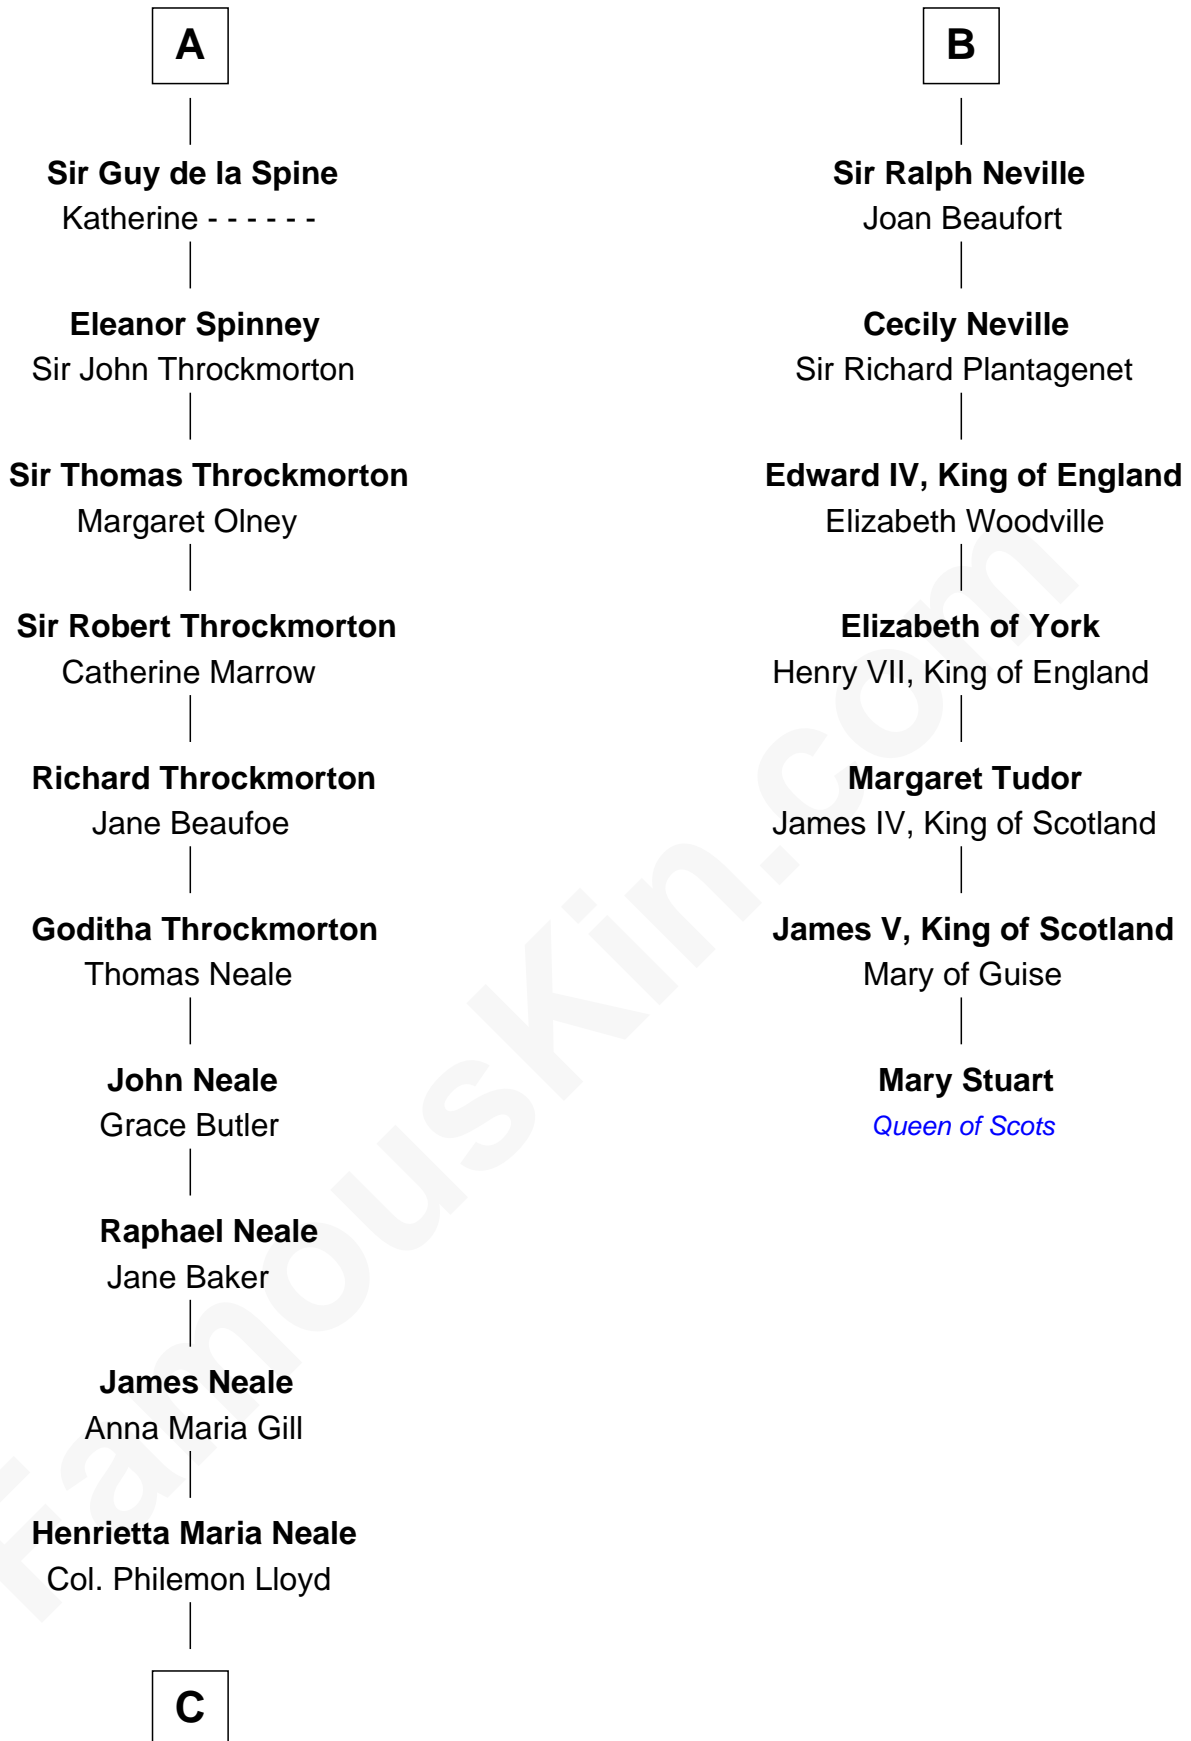

**FamousKin.com**  
**Relationship Chart of**  
**Charles Goldsborough**  
*16th Governor of Maryland*

13th cousin 7 times removed of

**Mary Stuart**  
*Queen of Scots*

**C**

—  
**Anna Maria Lloyd**

Richard Tilghman

—  
**William Tilghman**

Margaret Lloyd

—  
**Anna Maria Tilghman**

Charles Goldsborough

—  
**Charles Goldsborough**

*16th Governor of Maryland*

FamousKin.com