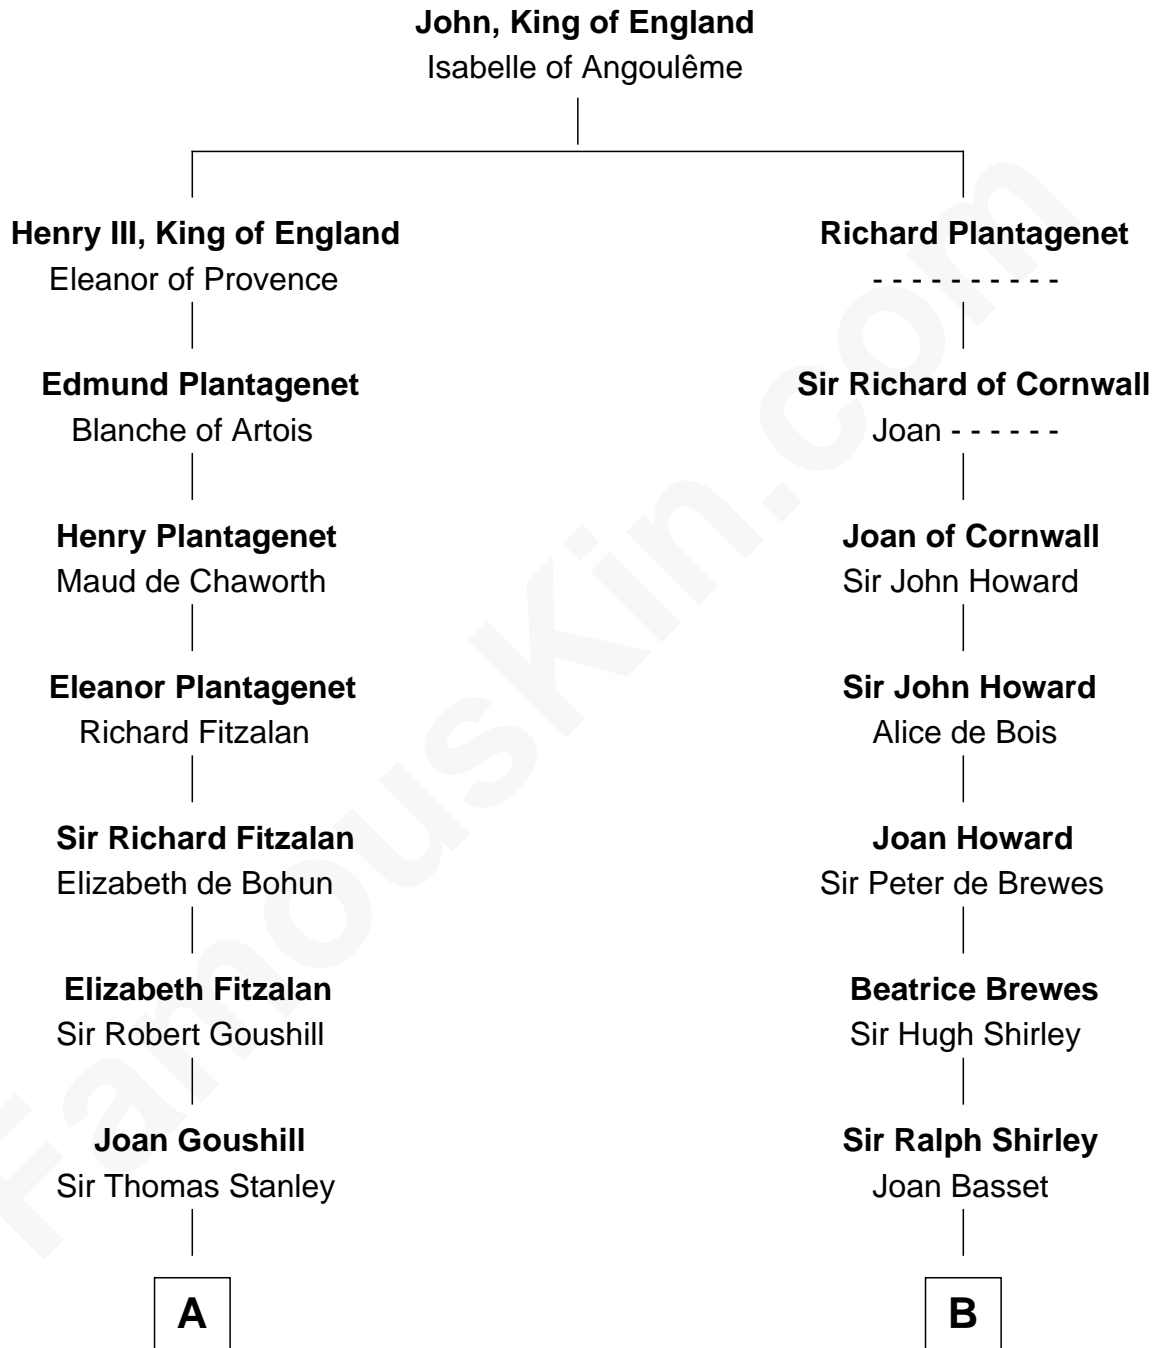

FamousKin.com
Relationship Chart of
Charles Goldsborough
16th Governor of Maryland

18th cousin 3 times removed of
William Henry Moore
Co-Founder, U.S. Steel and Nabisco

C

Anna Maria Tilghman
Charles Goldsborough

Charles Goldsborough
16th Governor of Maryland

D

Sarah Browne
George Beckwith

George Beckwith
Rachel Marsh

George Beckwith
Mary Bradley

Rachael Arvilla Beckwith
Nathaniel Ford Moore

William Henry Moore
Co-Founder, U.S. Steel and Nabisco