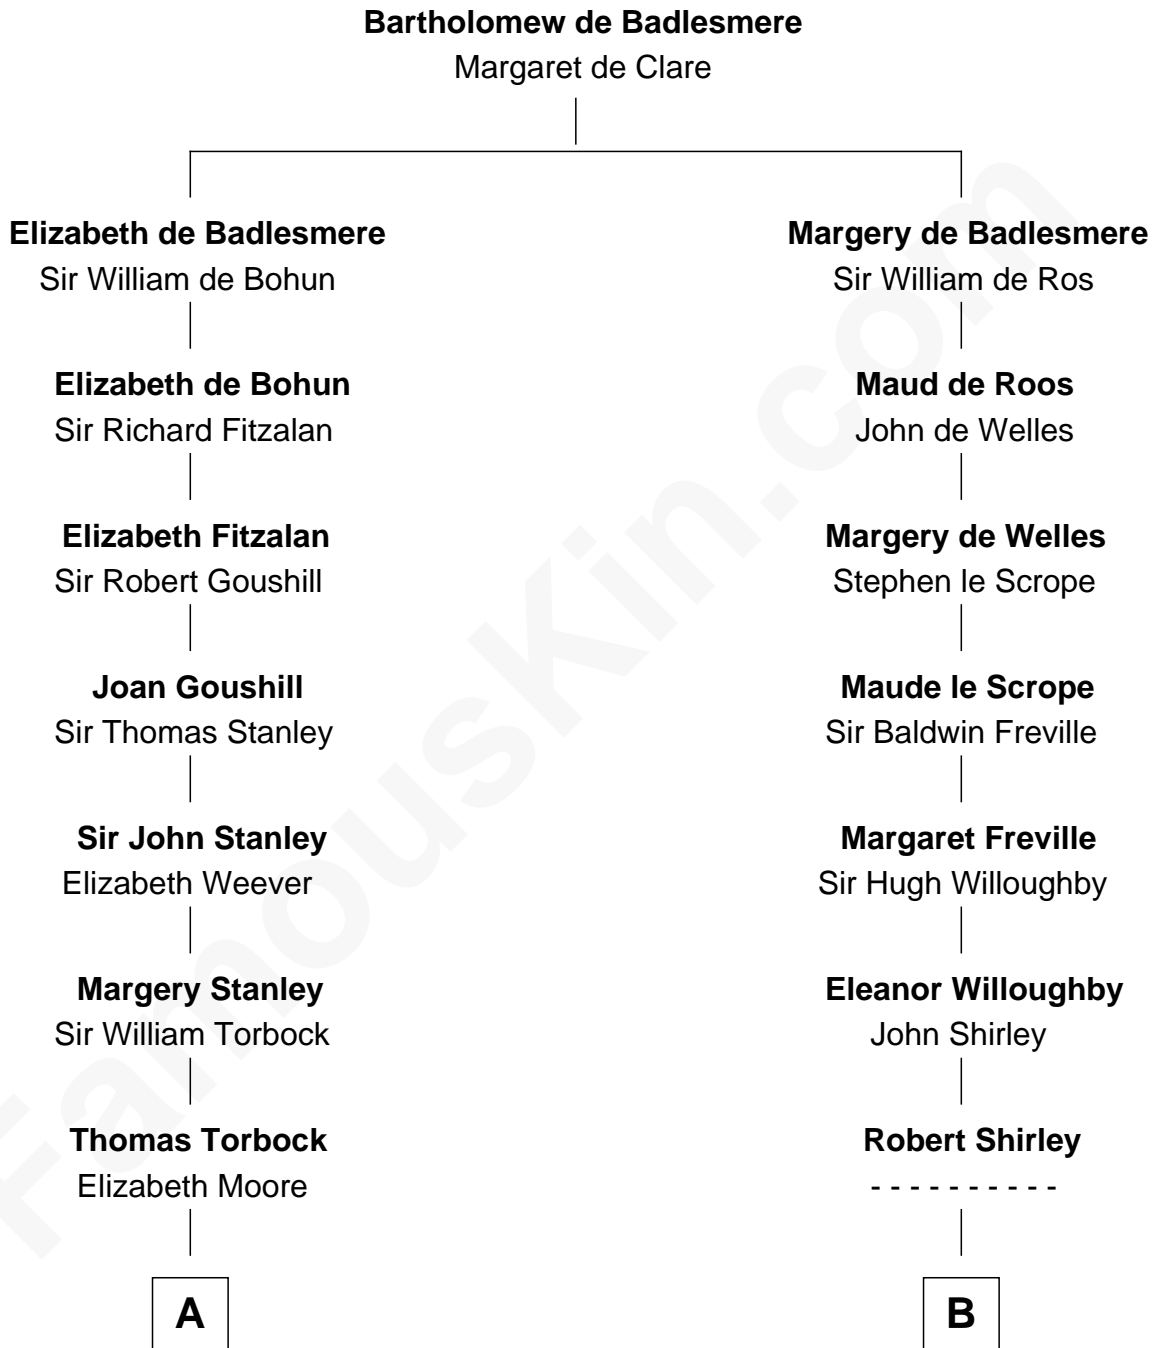

**FamousKin.com**  
**Relationship Chart of**  
**Charles Goldsborough**  
*16th Governor of Maryland*

**15th cousin 3 times removed of**  
**William Henry Moore**  
*Co-Founder, U.S. Steel and Nabisco*

**C**

—  
**Rachael Arvilla Beckwith**

Nathaniel Ford Moore

—  
**William Henry Moore**

*Co-Founder, U.S. Steel and Nabisco*

FamousKin.com