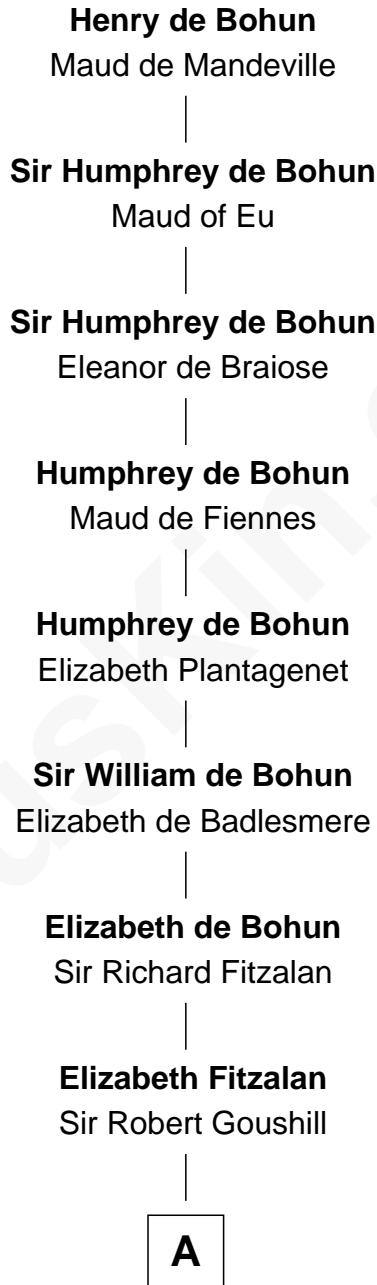

FamousKin.com Relationship Chart of

Charles Goldsborough

16th Governor of Maryland

18th Great-grandson of

Henry de Bohun

Magna Carta Surety

A

Joan Goushill
Sir Thomas Stanley

Sir John Stanley
Elizabeth Weever

Margery Stanley
Sir William Torbock

Thomas Torbock
Elizabeth Moore

William Torbock
Catherine Gerard

Margaret Torbock
Oliver Mainwaring

Mary Mainwaring
Benjamin Gill

Anna Maria Gill
James Neale

Henrietta Maria Neale
Col. Philemon Lloyd

Anna Maria Lloyd
Richard Tilghman

B

B

|
William Tilghman

Margaret Lloyd

|
Anna Maria Tilghman

Charles Goldsborough