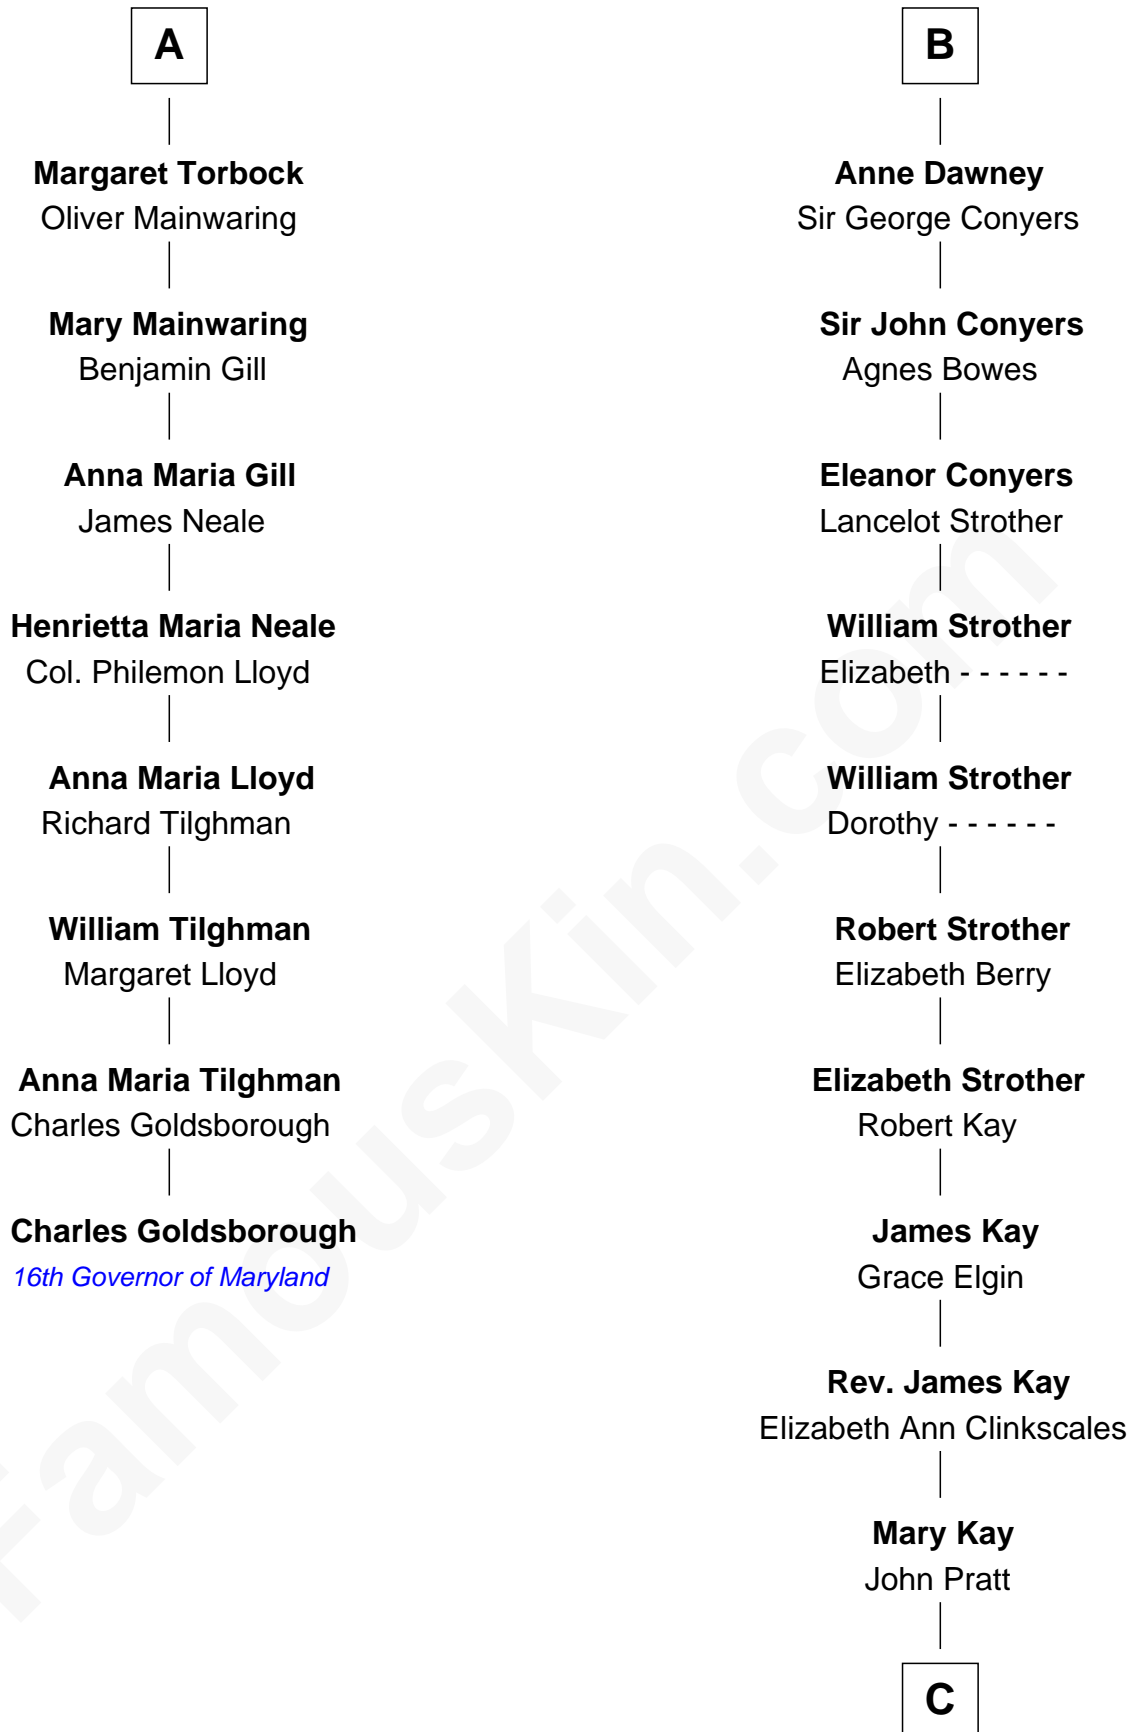

**FamousKin.com**  
**Relationship Chart of**  
**Charles Goldsborough**  
*16th Governor of Maryland*

**14th cousin 6 times removed of**

**Jimmy Carter**  
*39th U.S. President*

**C**

**James E. Pratt**

Sophonra C. Cowan

**Nina Pratt**

William Archibald Carter

**Earl Carter**

Lillian Gordy

**Jimmy Carter**

*39th U.S. President*

FamousKin.com