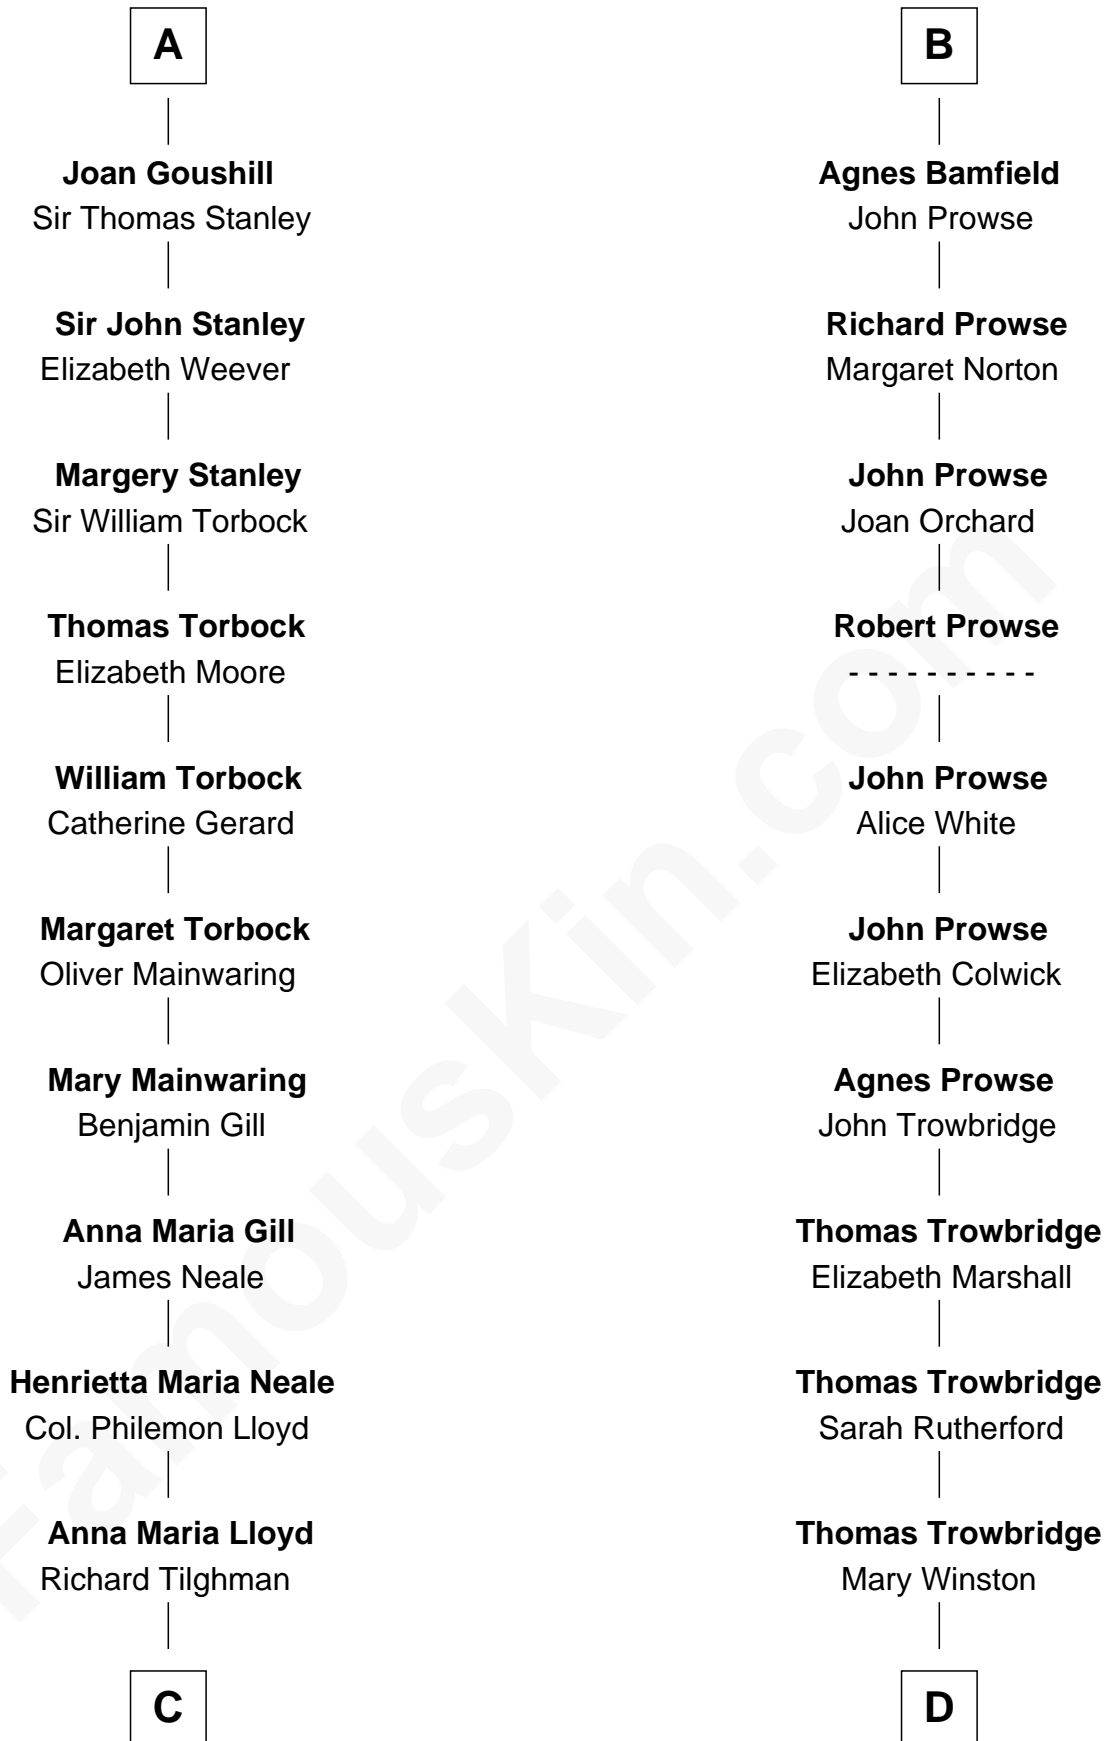

FamousKin.com
Relationship Chart of
Charles Goldsborough
16th Governor of Maryland

19th cousin 2 times removed of
Rutherford B. Hayes
19th U.S. President

Sir Geoffrey FitzPiers
 Aveline de Clare

C

William Tilghman

Margaret Lloyd

Anna Maria Tilghman

Charles Goldsborough

Charles Goldsborough

16th Governor of Maryland

D

Sarah Trowbridge

John Russell

Rebecca Russell

Ezekiel Hayes

Rutherford Hayes

Chloe Smith

Rutherford Hayes

Sophia Birchard

Rutherford B. Hayes

19th U.S. President