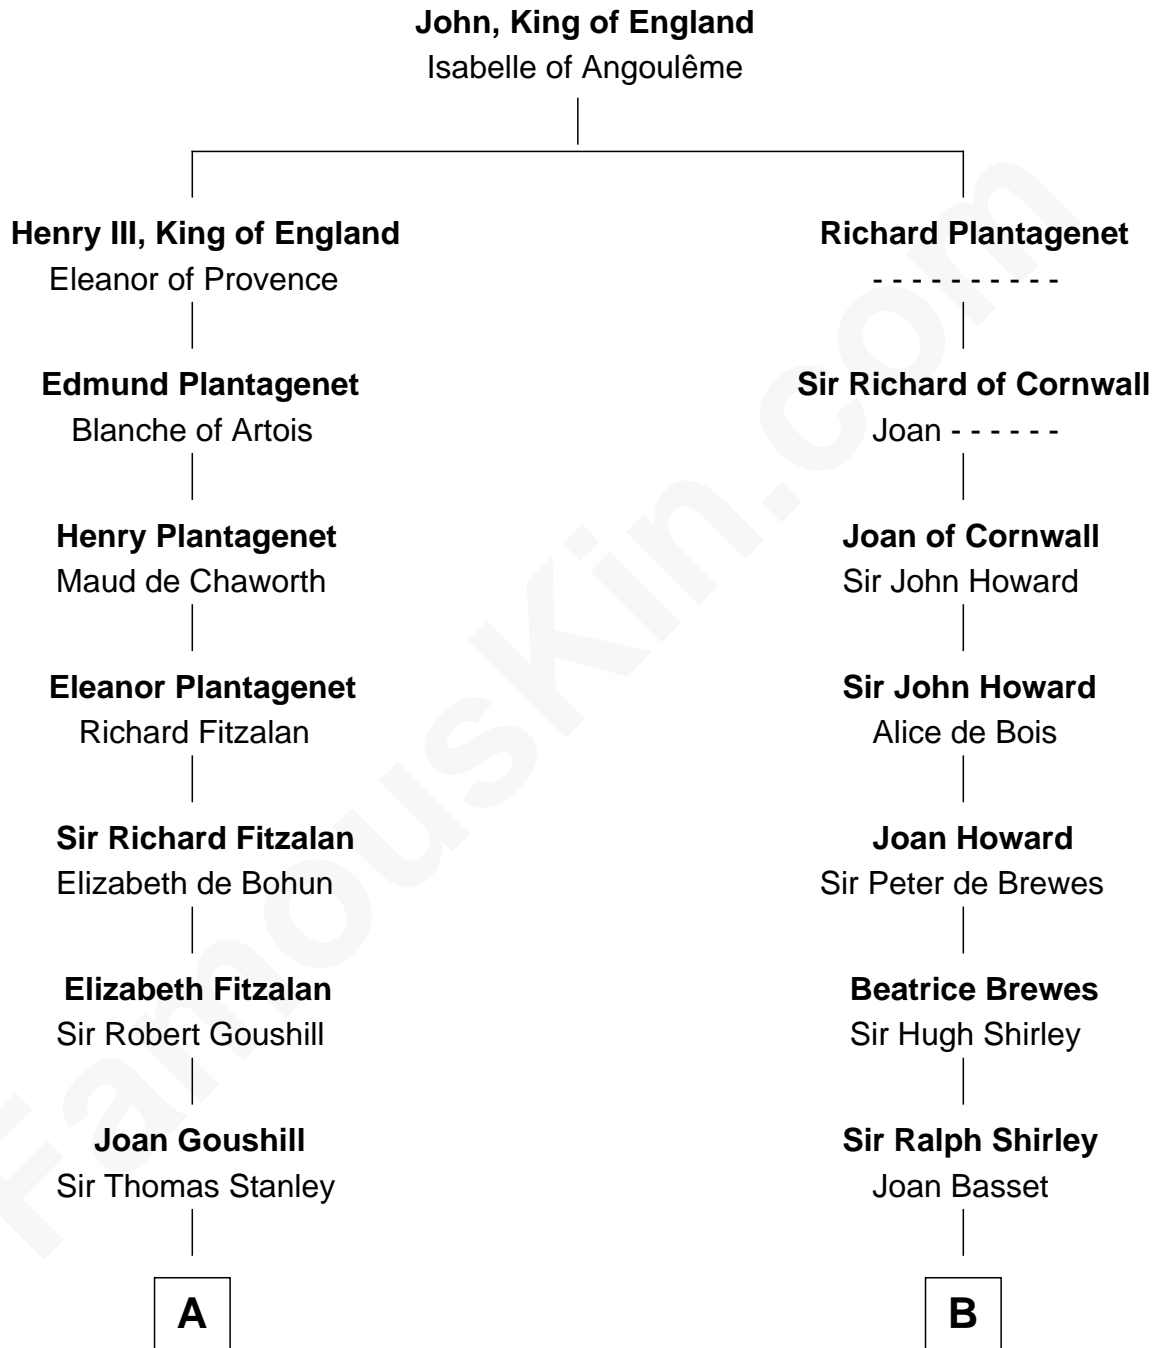

FamousKin.com
Relationship Chart of
Charles Goldsborough
16th Governor of Maryland

18th cousin 3 times removed of
Rutherford B. Hayes
19th U.S. President

C

Anna Maria Tilghman
Charles Goldsborough

Charles Goldsborough
16th Governor of Maryland

D

Abigail Hale
Isaac Chandler

Abigail Chandler
Israel Smith

Chloe Smith
Rutherford Hayes

Rutherford Hayes
Sophia Birchard

Rutherford B. Hayes
19th U.S. President

FamousKin.com