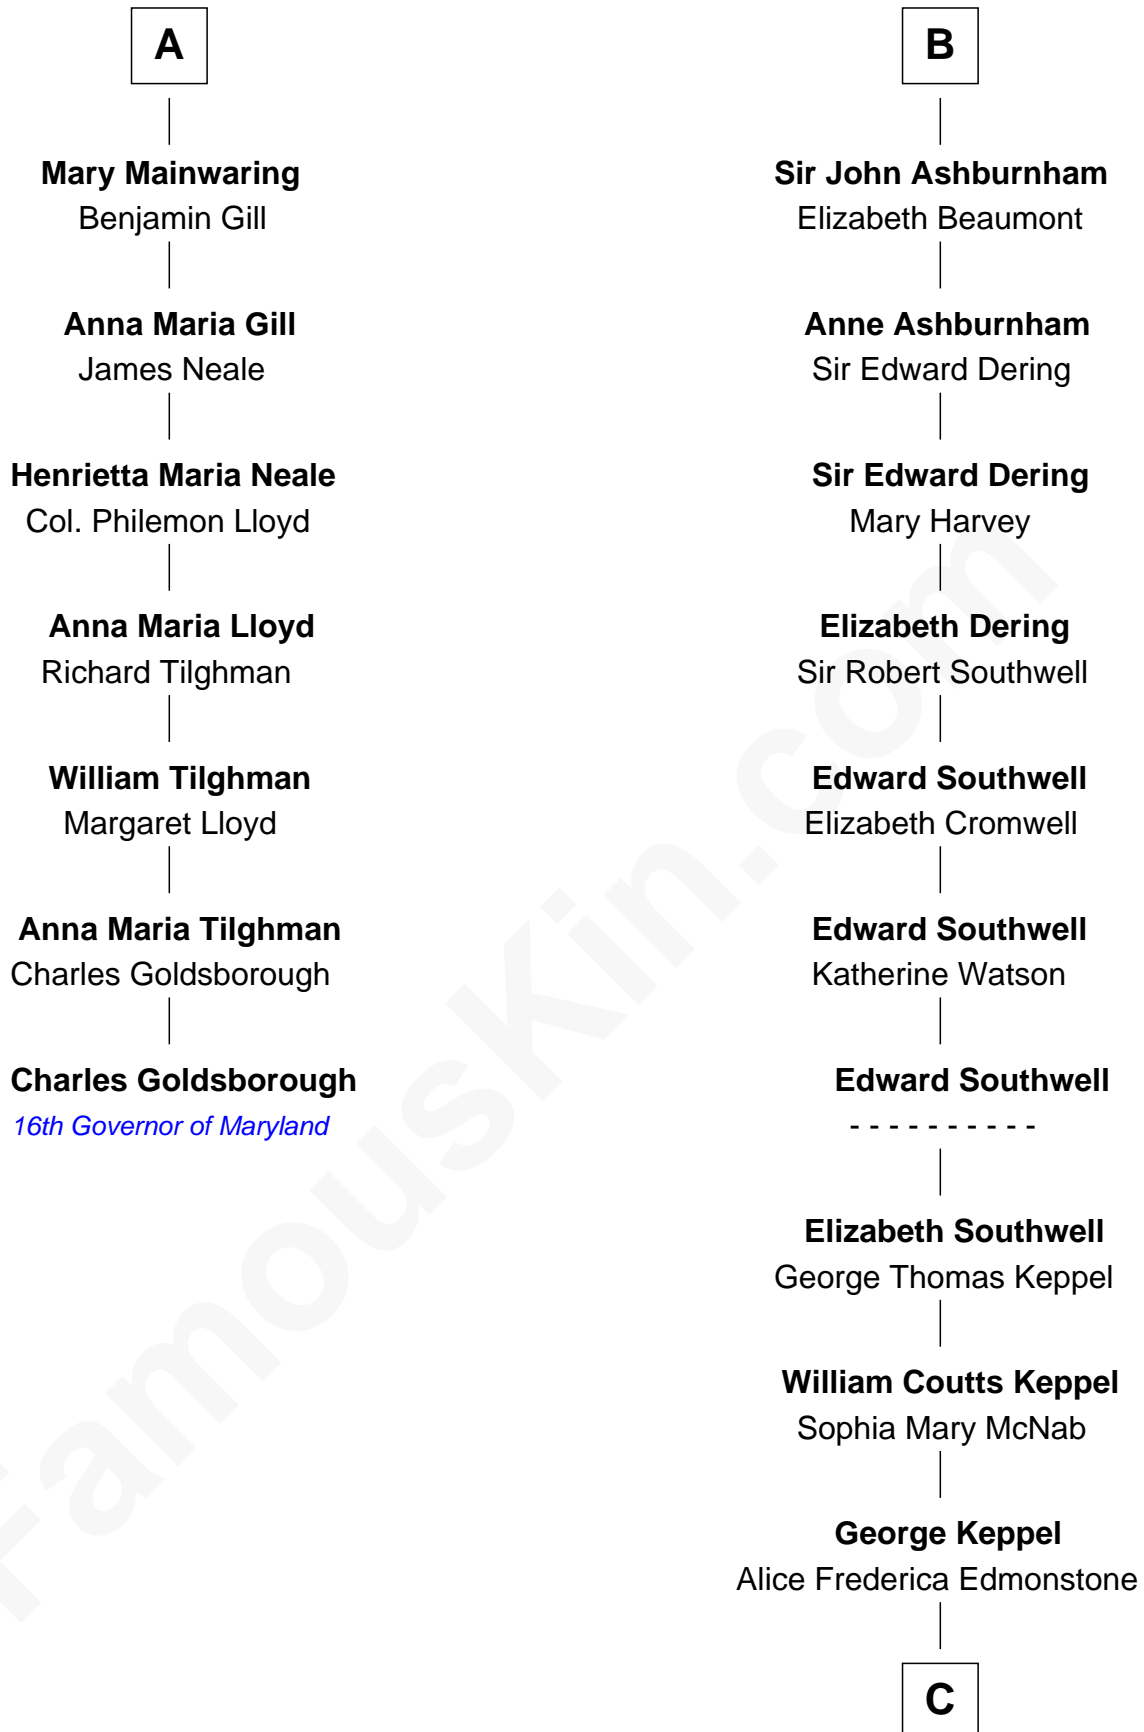

FamousKin.com
Relationship Chart of
Charles Goldsborough
16th Governor of Maryland

13th cousin 6 times removed of
Camilla Parker Bowles
Queen Consort of the United Kingdom

C

Sonia Rosemary Keppel

Roland Calvert Cubitt

Rosalind Maud Cubitt

Bruce Middleton Hope Shand

Camilla Parker Bowles

Queen Consort

FamousKin.com