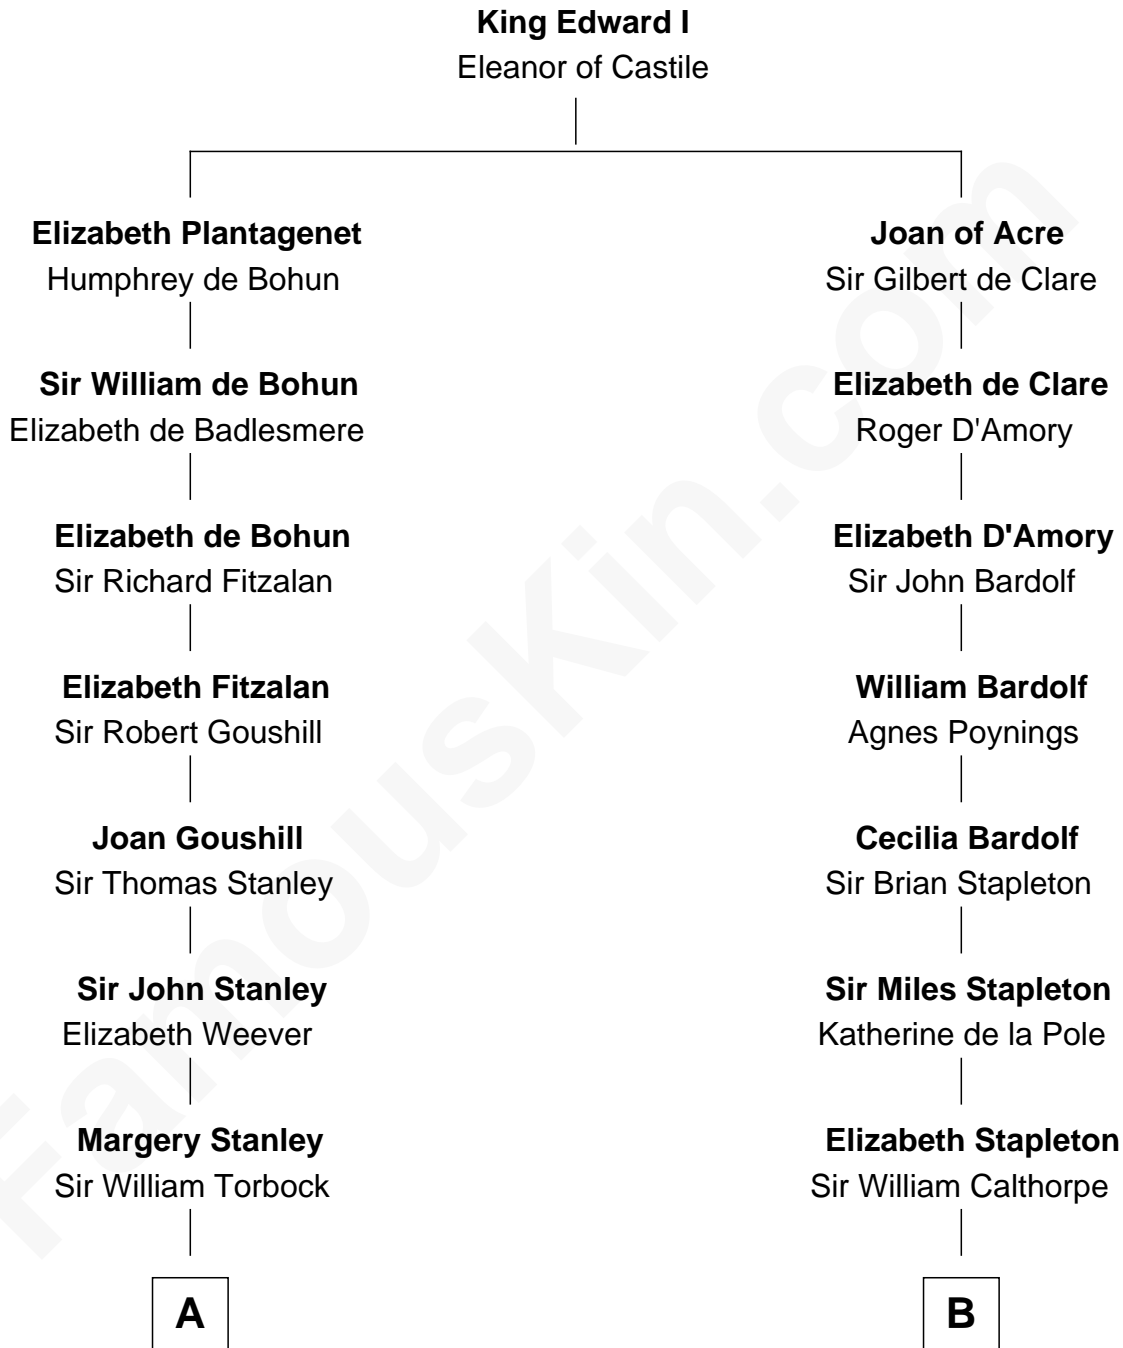

FamousKin.com
Relationship Chart of
Charles Goldsborough
16th Governor of Maryland

16th cousin 5 times removed of
Jesse James
Outlaw, Bank Robber, Murderer

C

Rachel Dorsey
Anthony Lindsay

Anthony Lindsay
Ailsey Cole

Sarah Lindsay
James Cole

Zerelda Elizabeth Cole
Robert Sallee James

Jesse James
Outlaw, Bank Robber, Murderer

FamousKin.com