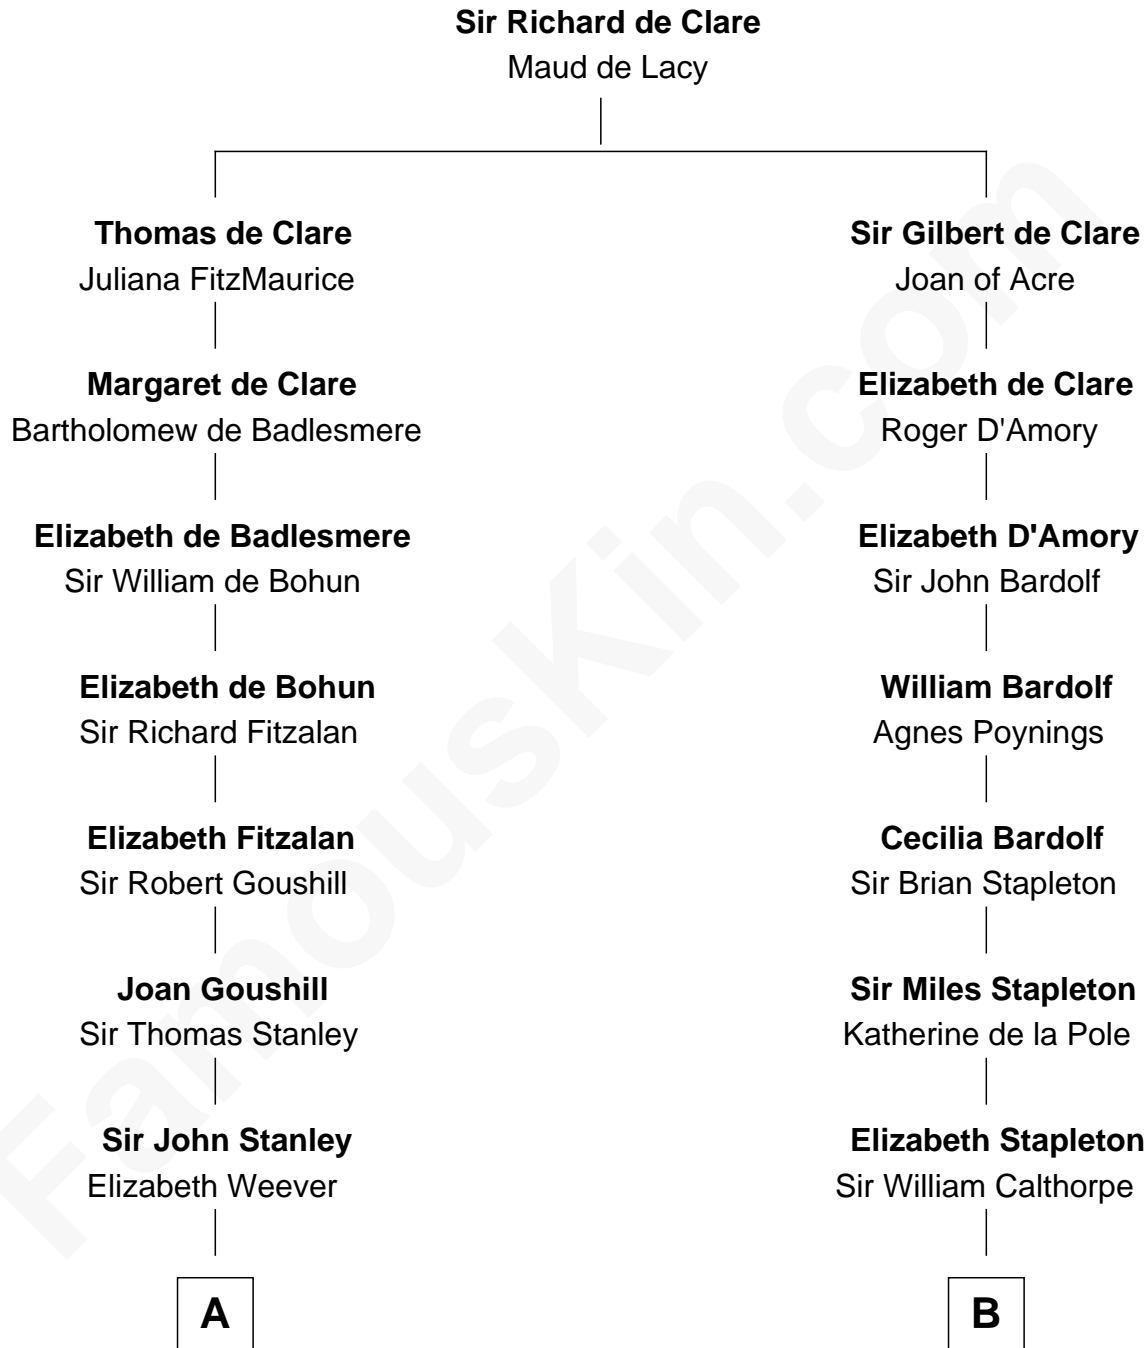

FamousKin.com
Relationship Chart of
Charles Goldsborough
16th Governor of Maryland

17th cousin 4 times removed of
Jesse James
Outlaw, Bank Robber, Murderer

C

Rachel Dorsey
Anthony Lindsay

Anthony Lindsay
Ailsey Cole

Sarah Lindsay
James Cole

Zerelda Elizabeth Cole
Robert Sallee James

Jesse James
Outlaw, Bank Robber, Murderer

FamousKin.com