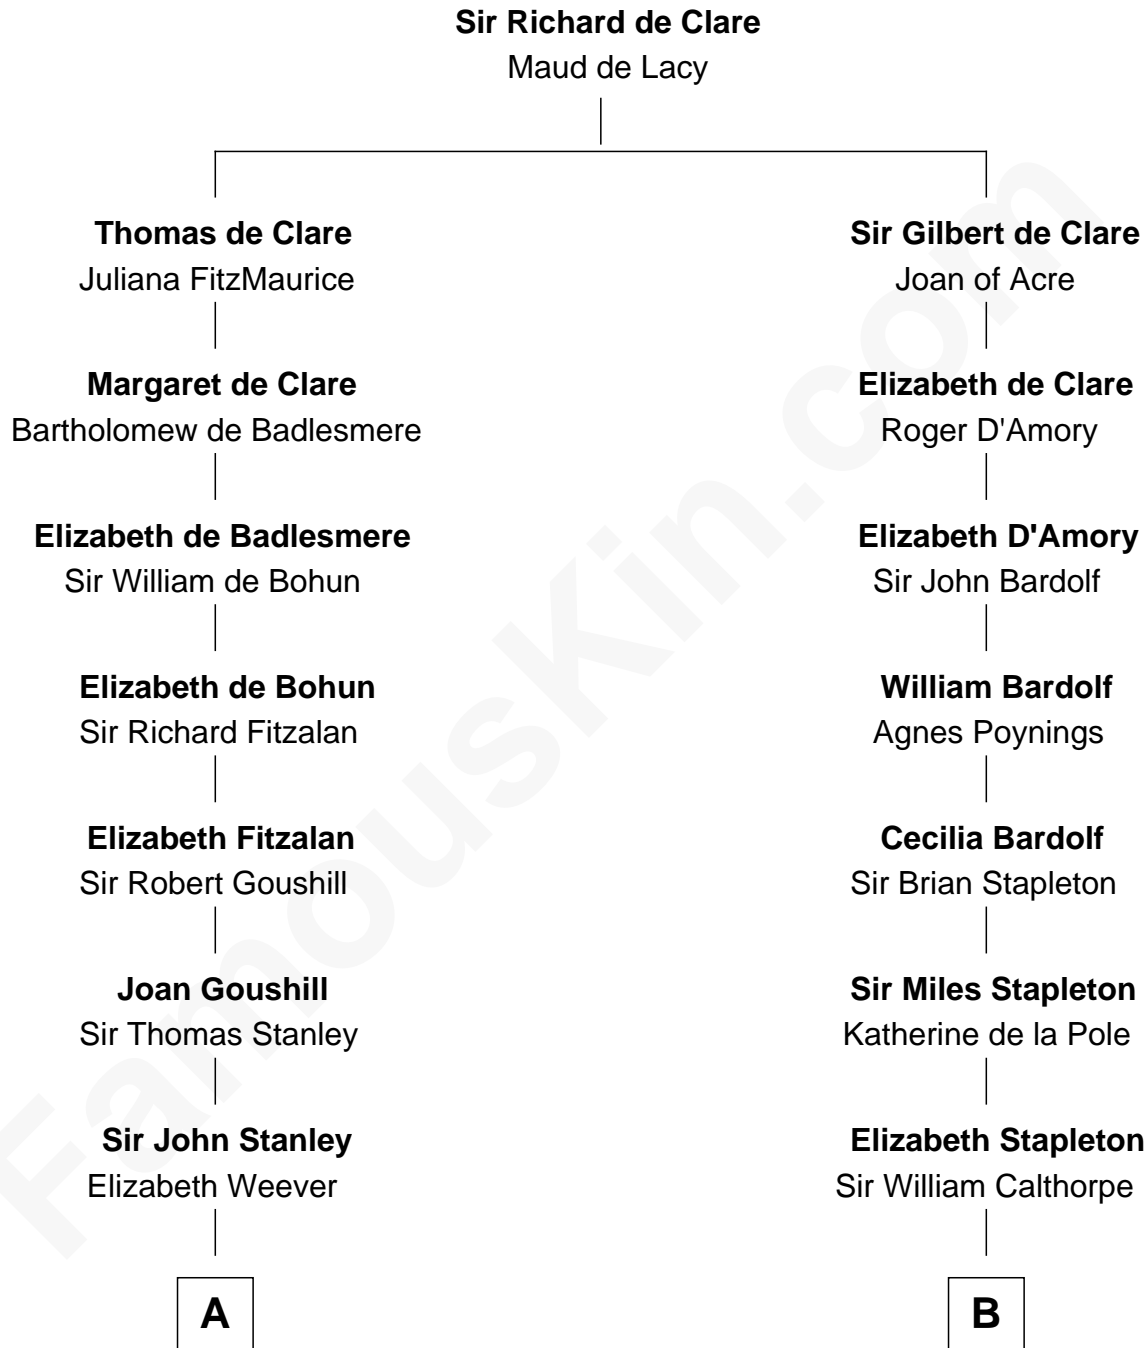

FamousKin.com
Relationship Chart of
Charles Goldsborough
16th Governor of Maryland

17th cousin 4 times removed of

Vachel Lindsay
American Poet

C

Rachel Dorsey

Anthony Lindsay

Vachel Lindsay

Mary Anna Quisenberry

Nicholas Lindsay

Martha Ann Cane

Vachel Thomas Lindsay

Katherine Frazee

Vachel Lindsay

American Poet

FamousKin.com