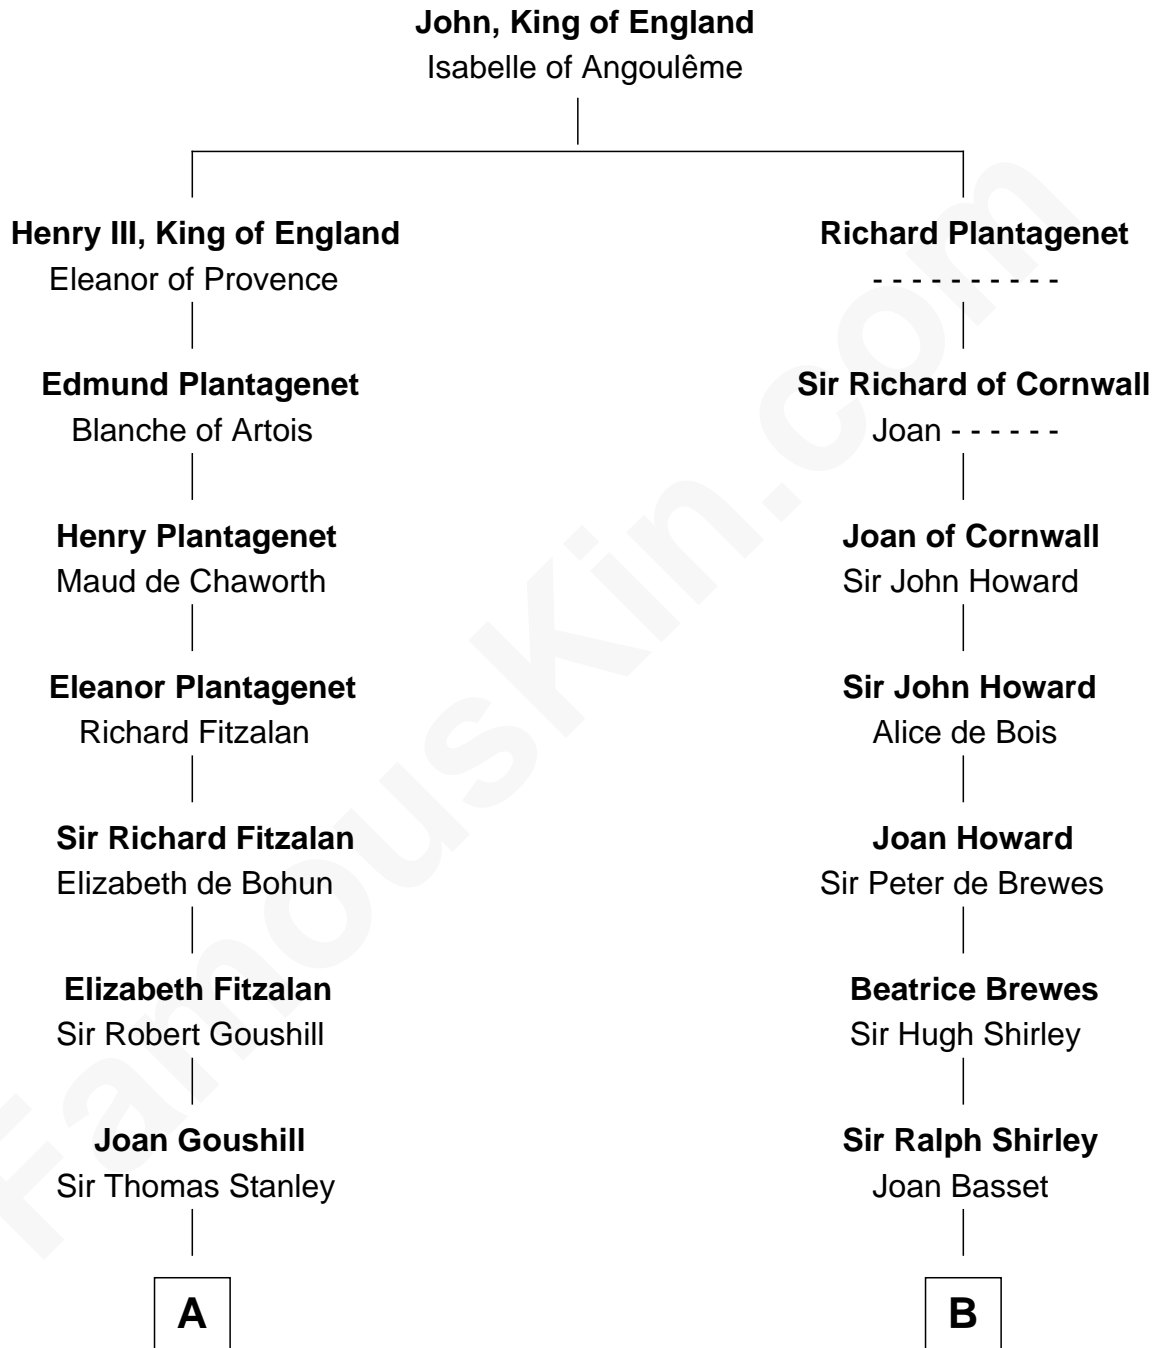

FamousKin.com
Relationship Chart of
Charles Goldsborough
16th Governor of Maryland

18th cousin 3 times removed of

Helen (Herron) Taft
First Lady of President William H. Taft

C

Anna Maria Tilghman
Charles Goldsborough

Charles Goldsborough
16th Governor of Maryland

D

Joanna Wilcockson
David Welles

Charity Welles
Rev. Isaac Clinton

Maria Clinton
Ela Collins

Harriet Anne Collins
John Williamson Herron

Helen (Herron) Taft
First Lady of William H. Taft