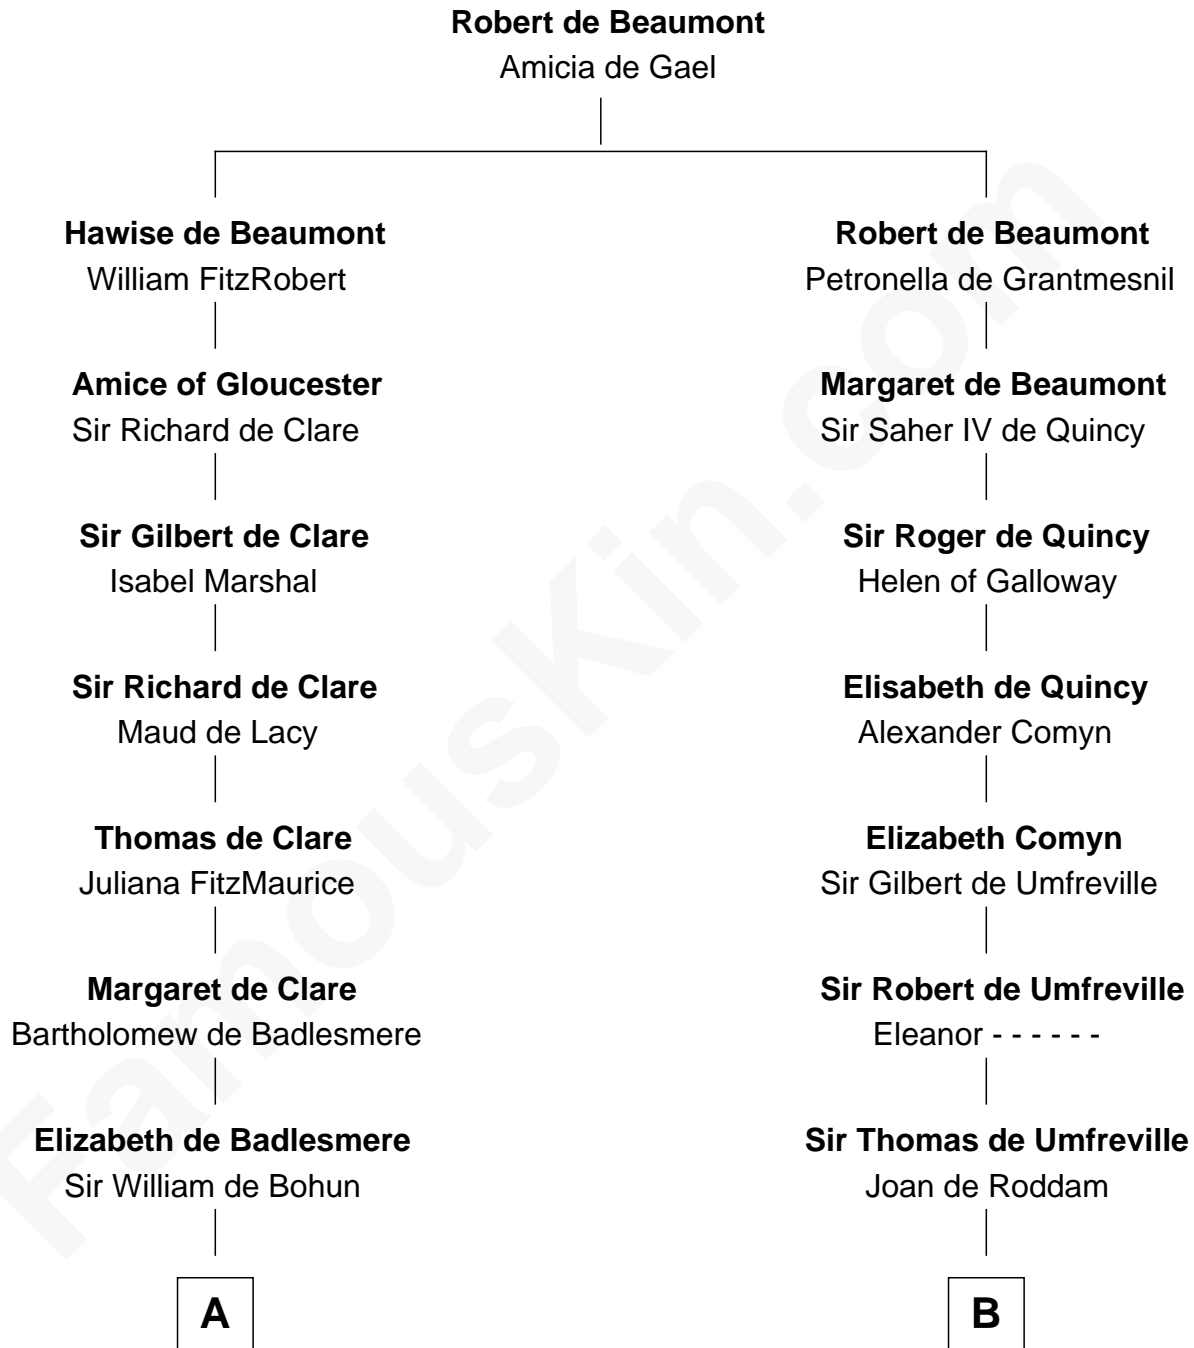

FamousKin.com
Relationship Chart of
Charles Goldsborough
16th Governor of Maryland

21st cousin of
Helen (Herron) Taft
First Lady of President William H. Taft

C

Henrietta Maria Neale

Col. Philemon Lloyd

Anna Maria Lloyd

Richard Tilghman

William Tilghman

Margaret Lloyd

Anna Maria Tilghman

Charles Goldsborough

Charles Goldsborough

16th Governor of Maryland

D

Helen (Herron) Taft

First Lady of William H. Taft