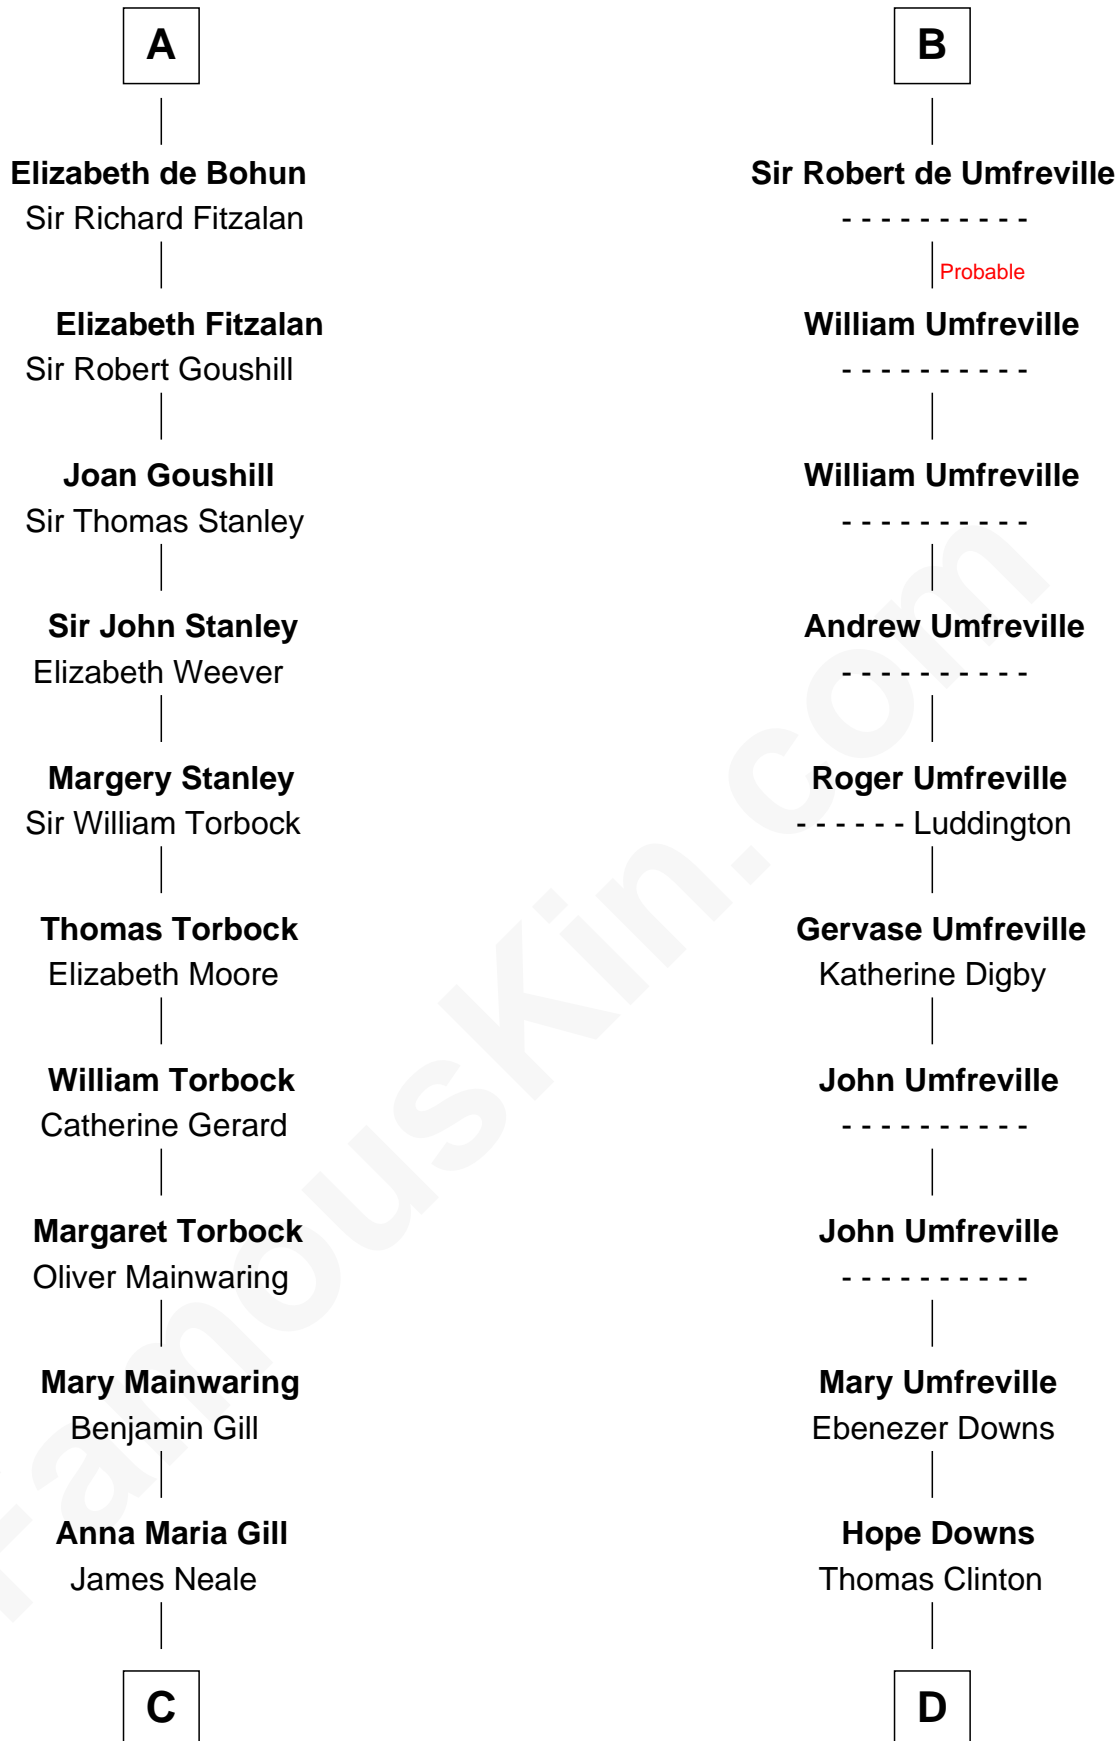

FamousKin.com
Relationship Chart of
Charles Goldsborough
16th Governor of Maryland

21st cousin of
Helen (Herron) Taft
First Lady of President William H. Taft

C

Henrietta Maria Neale

Col. Philemon Lloyd

Anna Maria Lloyd

Richard Tilghman

William Tilghman

Margaret Lloyd

Anna Maria Tilghman

Charles Goldsborough

Charles Goldsborough

16th Governor of Maryland

D