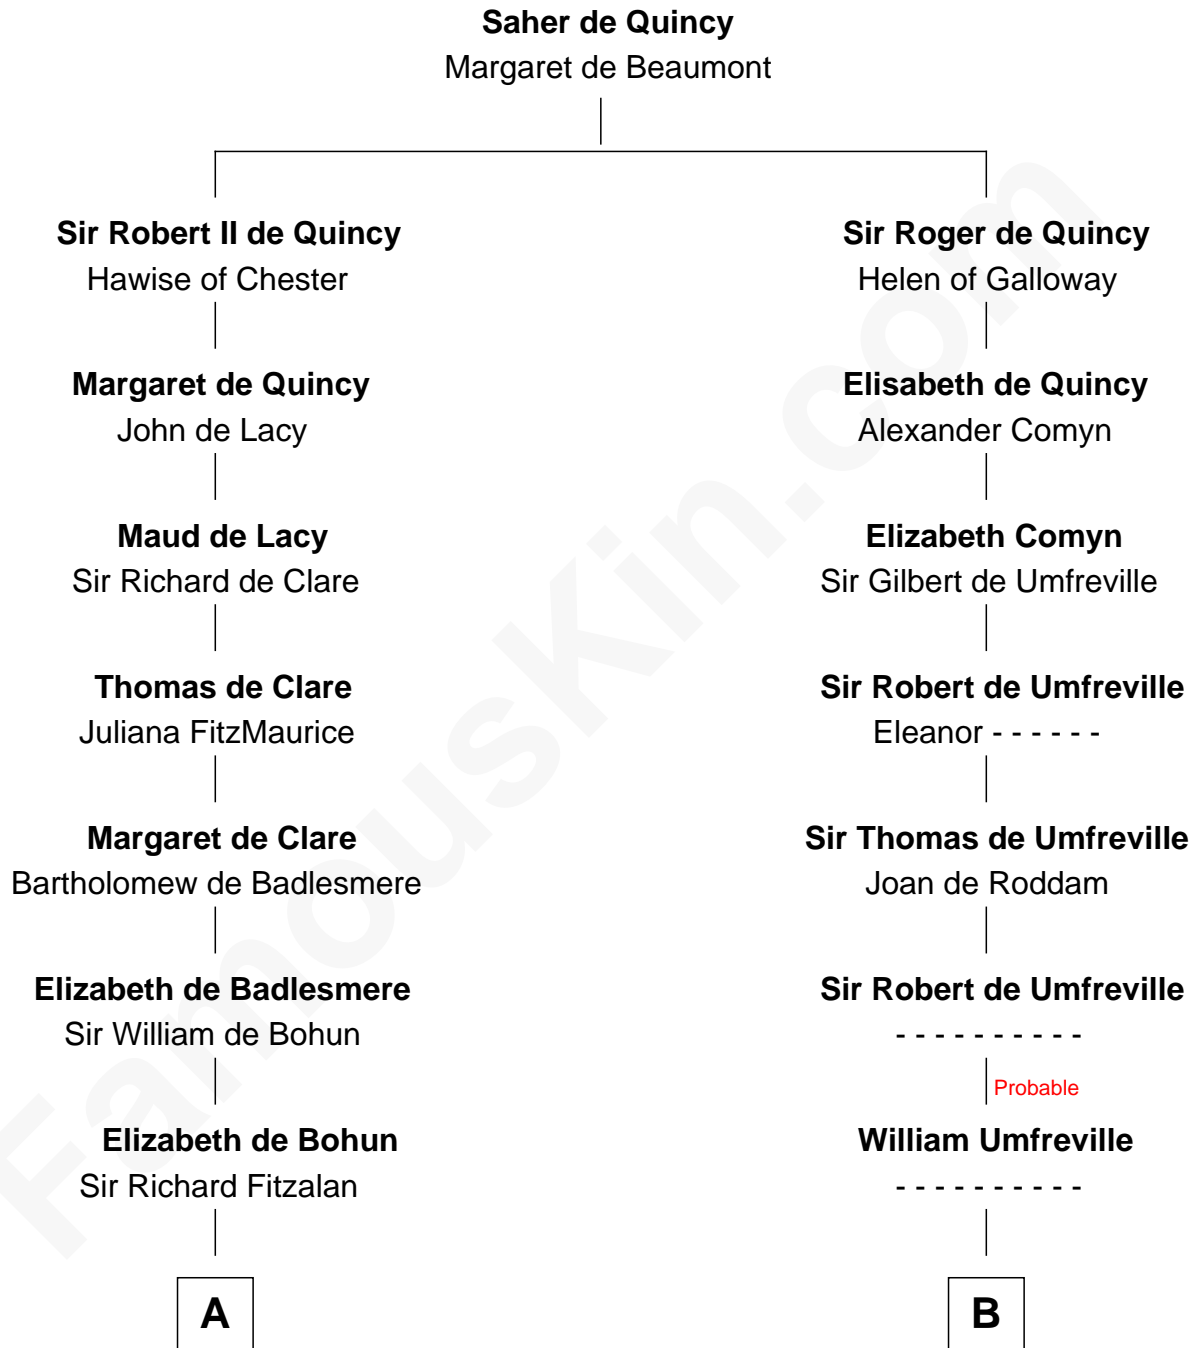

FamousKin.com
Relationship Chart of
Charles Goldsborough
16th Governor of Maryland

19th cousin 1 time removed of

Helen (Herron) Taft
First Lady of President William H. Taft

C

Anna Maria Lloyd

Richard Tilghman

William Tilghman

Margaret Lloyd

Anna Maria Tilghman

Charles Goldsborough

Charles Goldsborough

16th Governor of Maryland

D

Maria Clinton