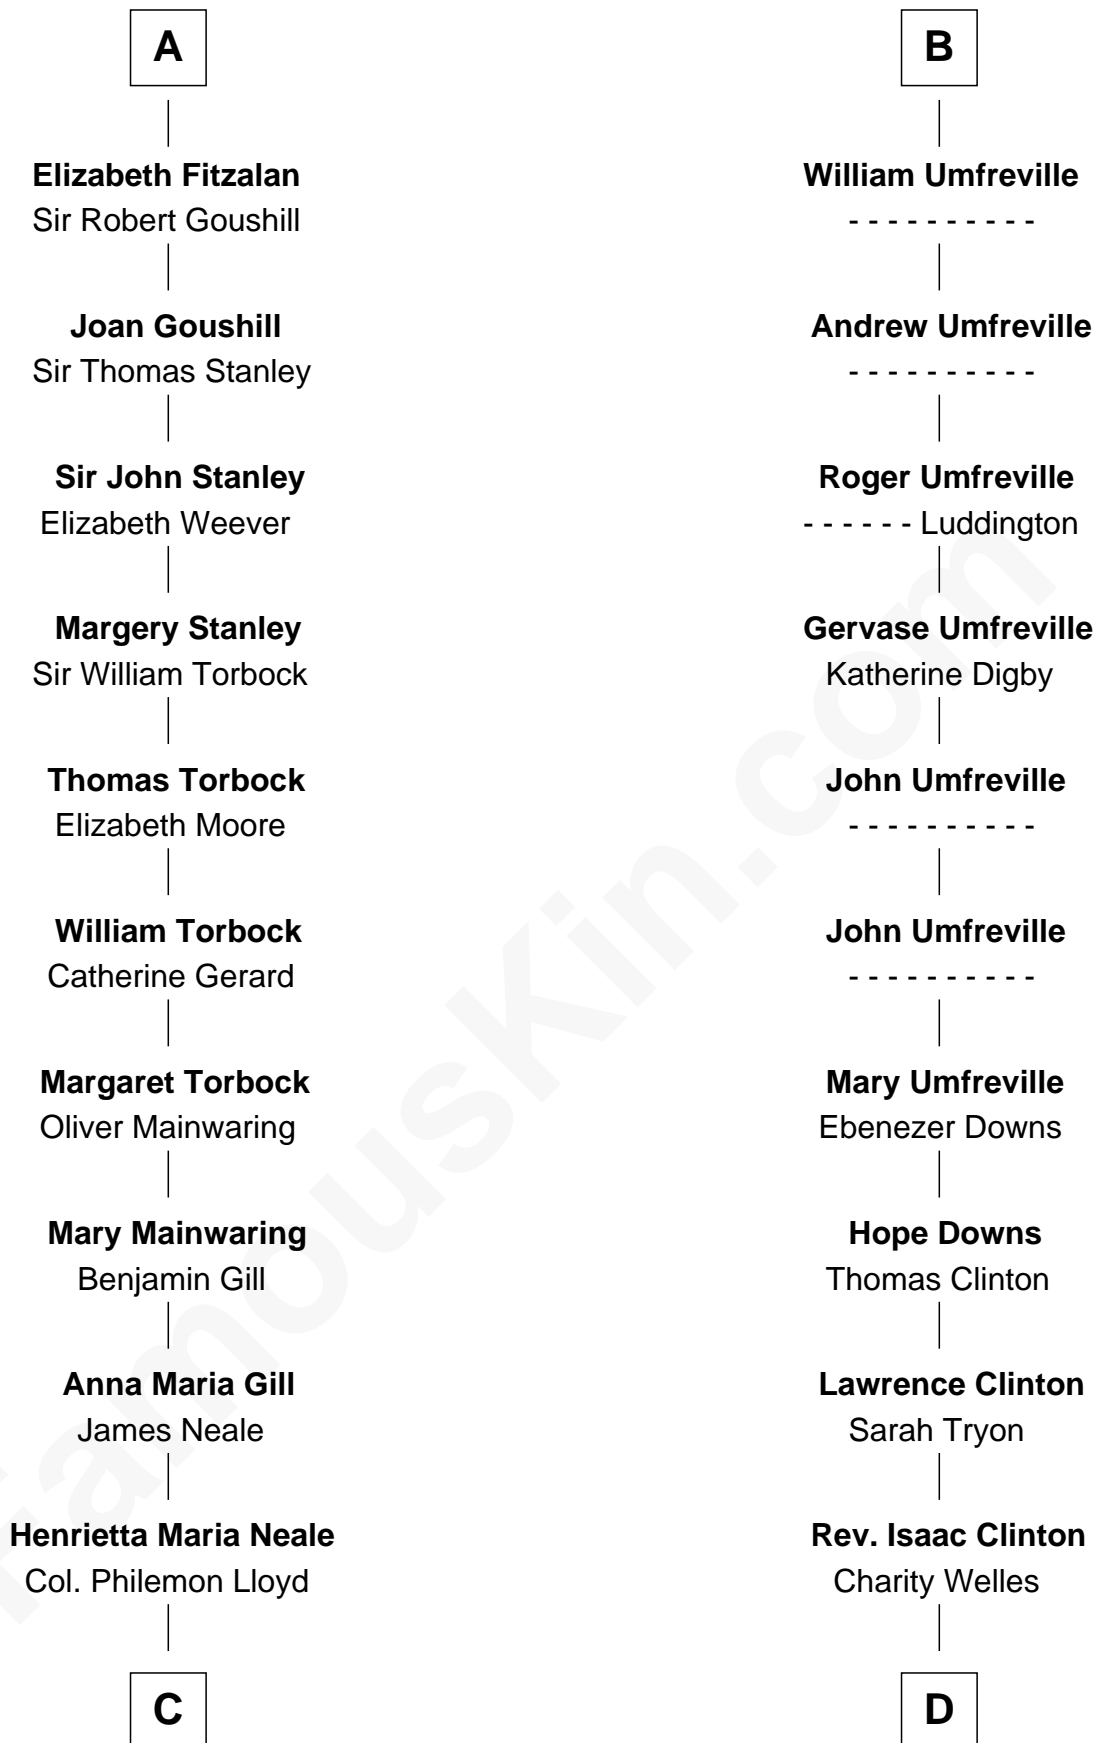

FamousKin.com
Relationship Chart of
Charles Goldsborough
16th Governor of Maryland

19th cousin 1 time removed of

Helen (Herron) Taft
First Lady of President William H. Taft

C

Anna Maria Lloyd

Richard Tilghman

William Tilghman

Margaret Lloyd

Anna Maria Tilghman

Charles Goldsborough

Charles Goldsborough

16th Governor of Maryland

D

Maria Clinton

Ela Collins

Harriet Anne Collins

John Williamson Herron

Helen (Herron) Taft

First Lady of William H. Taft