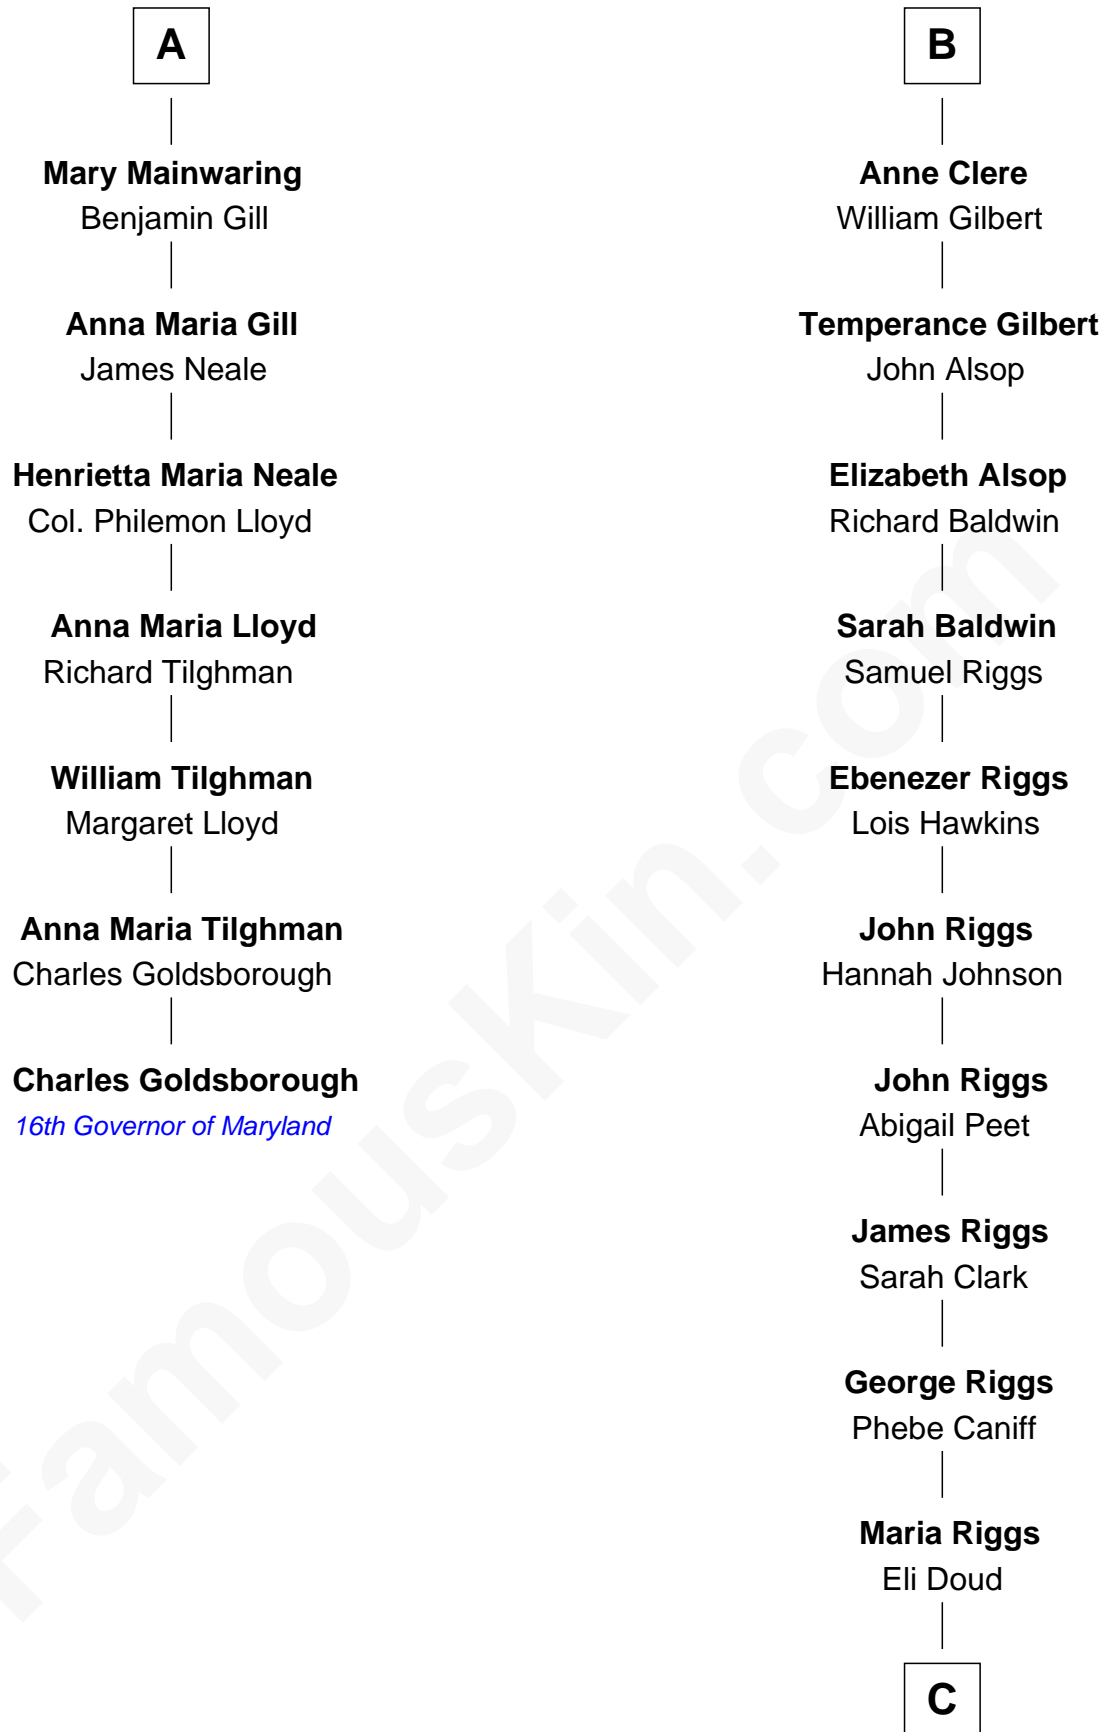

**FamousKin.com**  
**Relationship Chart of**  
**Charles Goldsborough**  
*16th Governor of Maryland*

**13th cousin 6 times removed of**  
**Mamie (Doud) Eisenhower**  
*First Lady of President Dwight Eisenhower*

**Sir Richard Fitzalan**  
 Elizabeth de Bohun

**Elizabeth Fitzalan**  
 Sir Robert Goushill

**Joan Goushill**  
 Sir Thomas Stanley

**Sir John Stanley**  
 Elizabeth Weever

**Margery Stanley**  
 Sir William Torbock

**Thomas Torbock**  
 Elizabeth Moore

**William Torbock**  
 Catherine Gerard

**Margaret Torbock**  
 Oliver Mainwaring

**A**

**Joan Fitzalan**  
 Sir William Beauchamp

**Joan Beauchamp**  
 James Butler

**Sir Thomas Butler**  
 Anne Hankeford

**Margaret Butler**  
 Sir William Boleyn

**Alice Boleyn**  
 Sir Robert Clere

**Sir John Clere**  
 Anne Tyrrell

**Sir Edmund Clere**  
 Frances Fulmerston

**B**

**C**

—  
**Royal Houghton Doud**

Mary Cornelia Sheldon