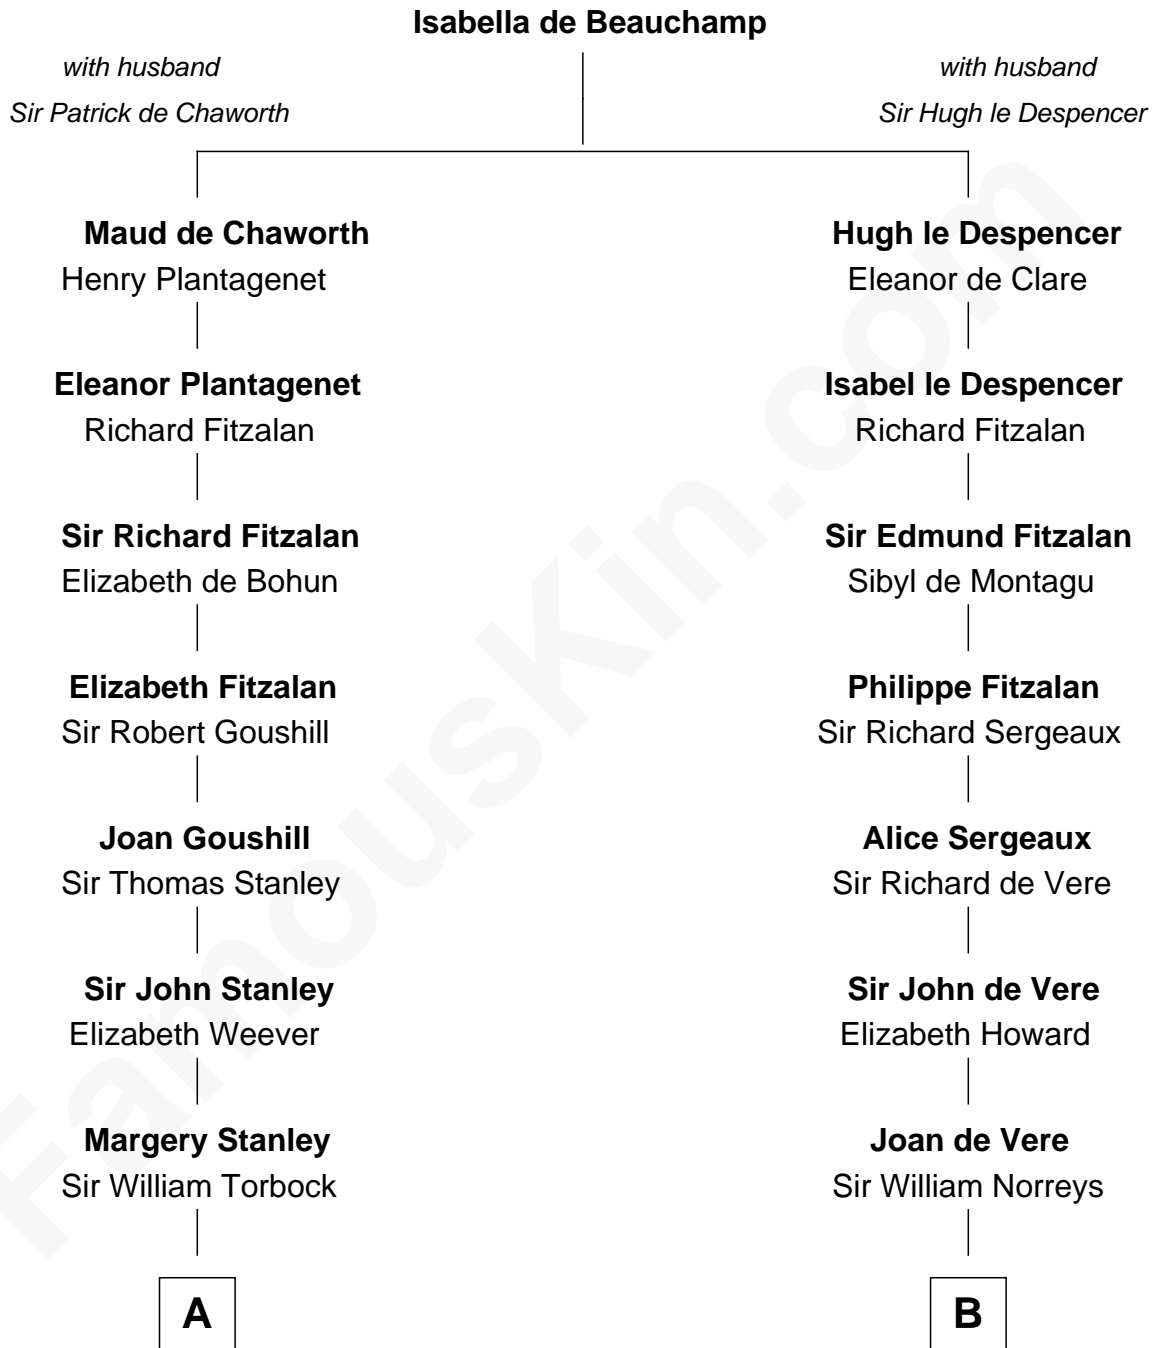

FamousKin.com
Relationship Chart of
Charles Goldsborough
16th Governor of Maryland

16th cousin 5 times removed of
Lou (Henry) Hoover
First Lady of President Herbert Hoover

C

Polly Goffe

Josiah Wallace

Nancy M. Wallace

John Scobey

Philomelia Sophia Scobey

Phineas Weed

Florence Ida Weed

Charles Delano Henry

Lou (Henry) Hoover

First Lady of Herbert Hoover

FamousKin.com