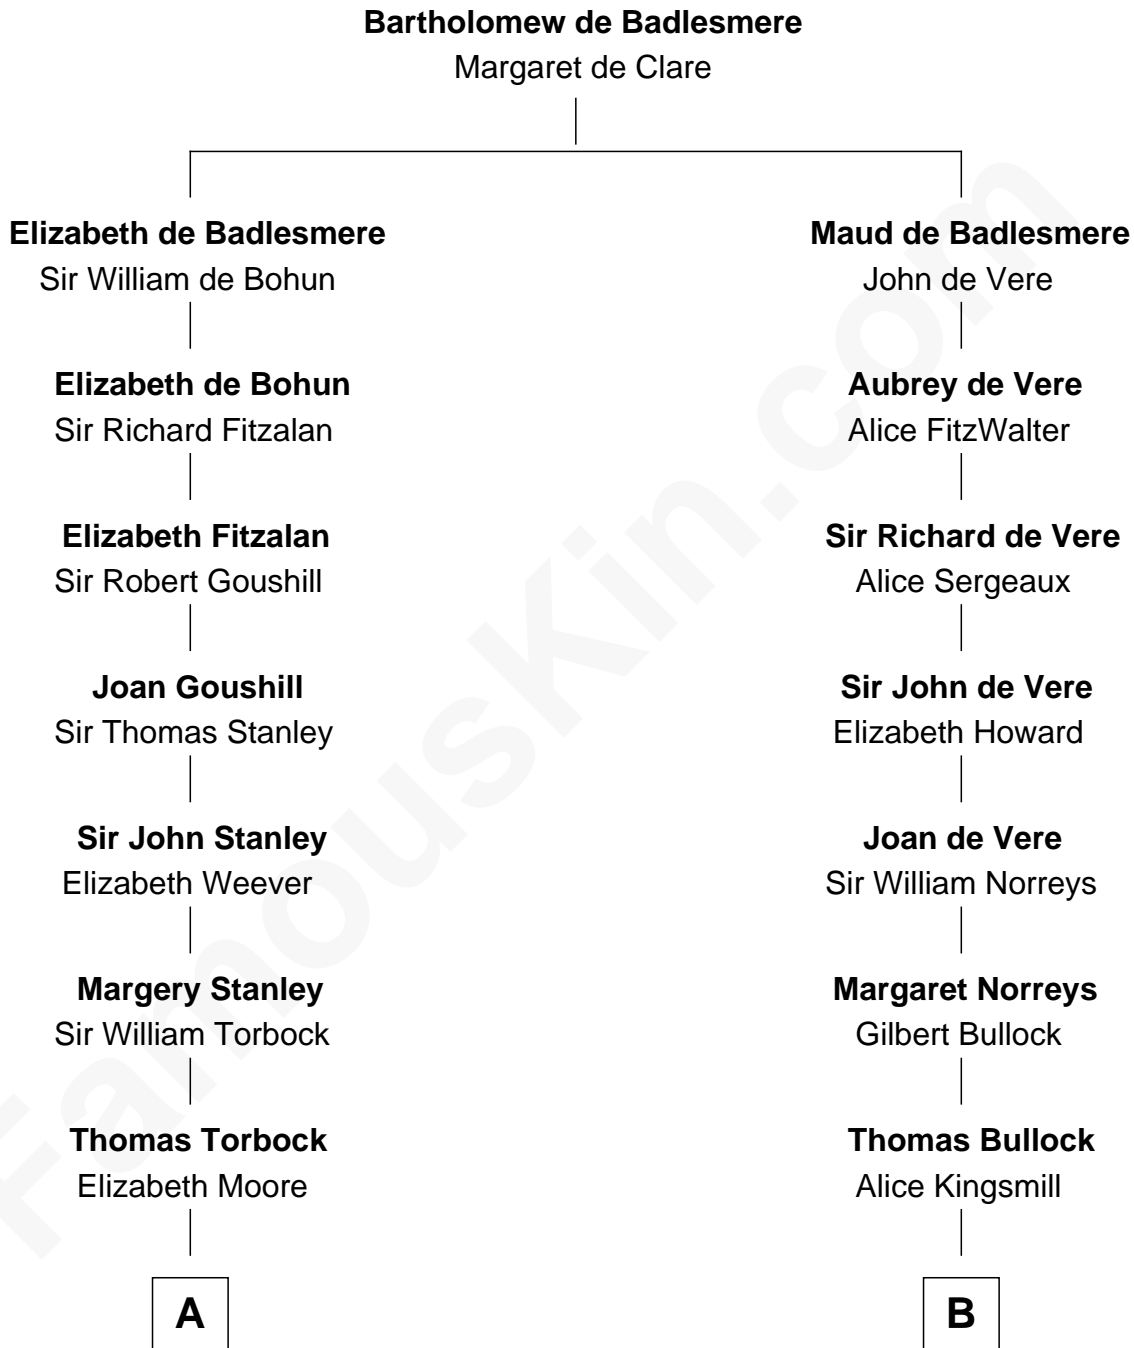

FamousKin.com
Relationship Chart of
Charles Goldsborough
16th Governor of Maryland

15th cousin 4 times removed of
Lou (Henry) Hoover
First Lady of President Herbert Hoover

C

Philomelia Sophia Scobey

Phineas Weed

Florence Ida Weed

Charles Delano Henry

Lou (Henry) Hoover

First Lady of Herbert Hoover

FamousKin.com