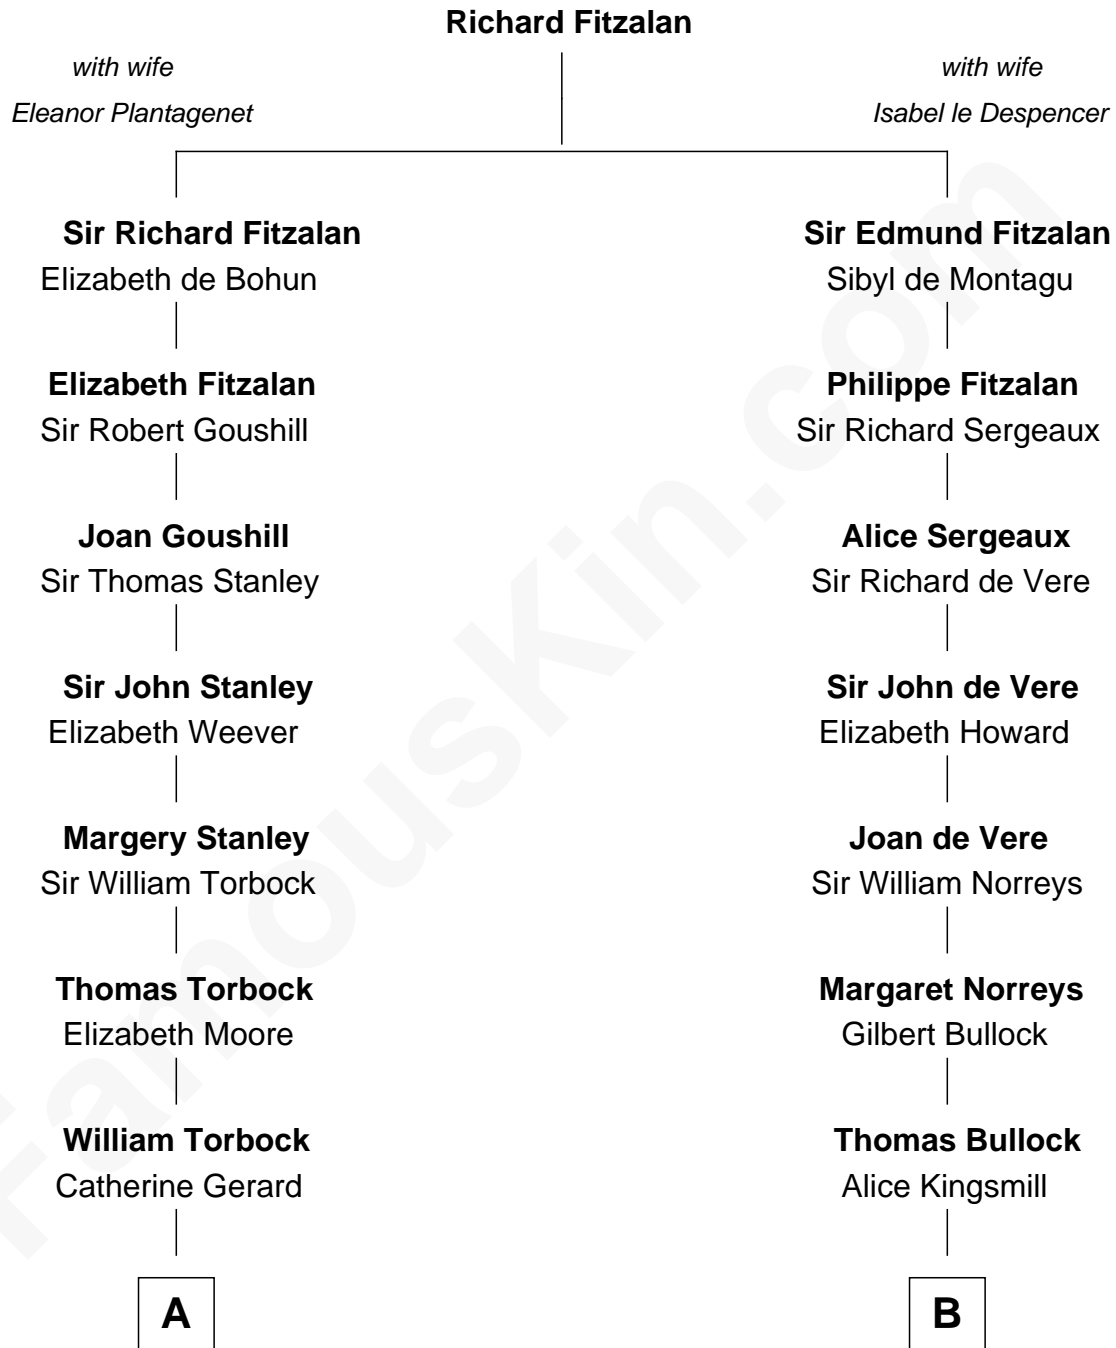

**FamousKin.com**  
**Relationship Chart of**  
**Charles Goldsborough**  
*16th Governor of Maryland*

**14th cousin 5 times removed of**  
**Lou (Henry) Hoover**  
*First Lady of President Herbert Hoover*

**C**

**Philomelia Sophia Scobey**

Phineas Weed

**Florence Ida Weed**

Charles Delano Henry

**Lou (Henry) Hoover**

*First Lady of Herbert Hoover*

FamousKin.com