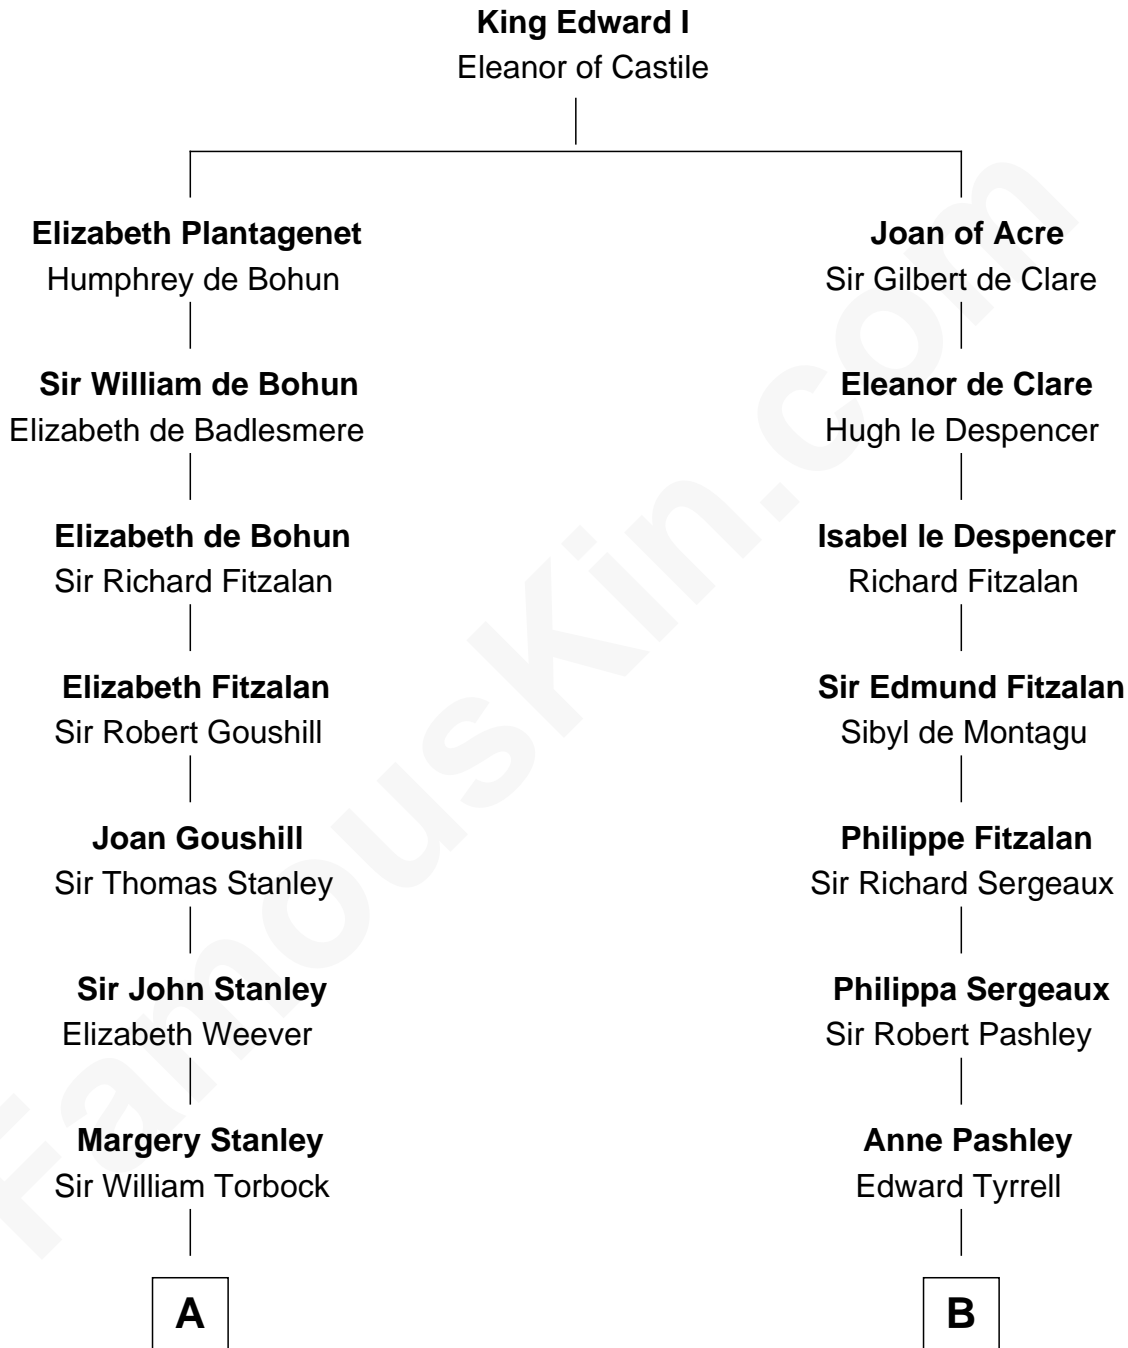

FamousKin.com
Relationship Chart of
Charles Goldsborough
16th Governor of Maryland

16th cousin 5 times removed of

Ellen Louise (Axson) Wilson
First Lady of President Woodrow Wilson

C

Deliverance Coward

James FitzRandolph

Isaac FitzRandolph

Eleanor Hunter

Rebecca Longstreet FitzRandolph

Rev. Isaac Stockton Keith Axson

Rev. Samuel Edward Axson

Margaret Jane Hoyt

Ellen Louise (Axson) Wilson

First Lady of Woodrow Wilson