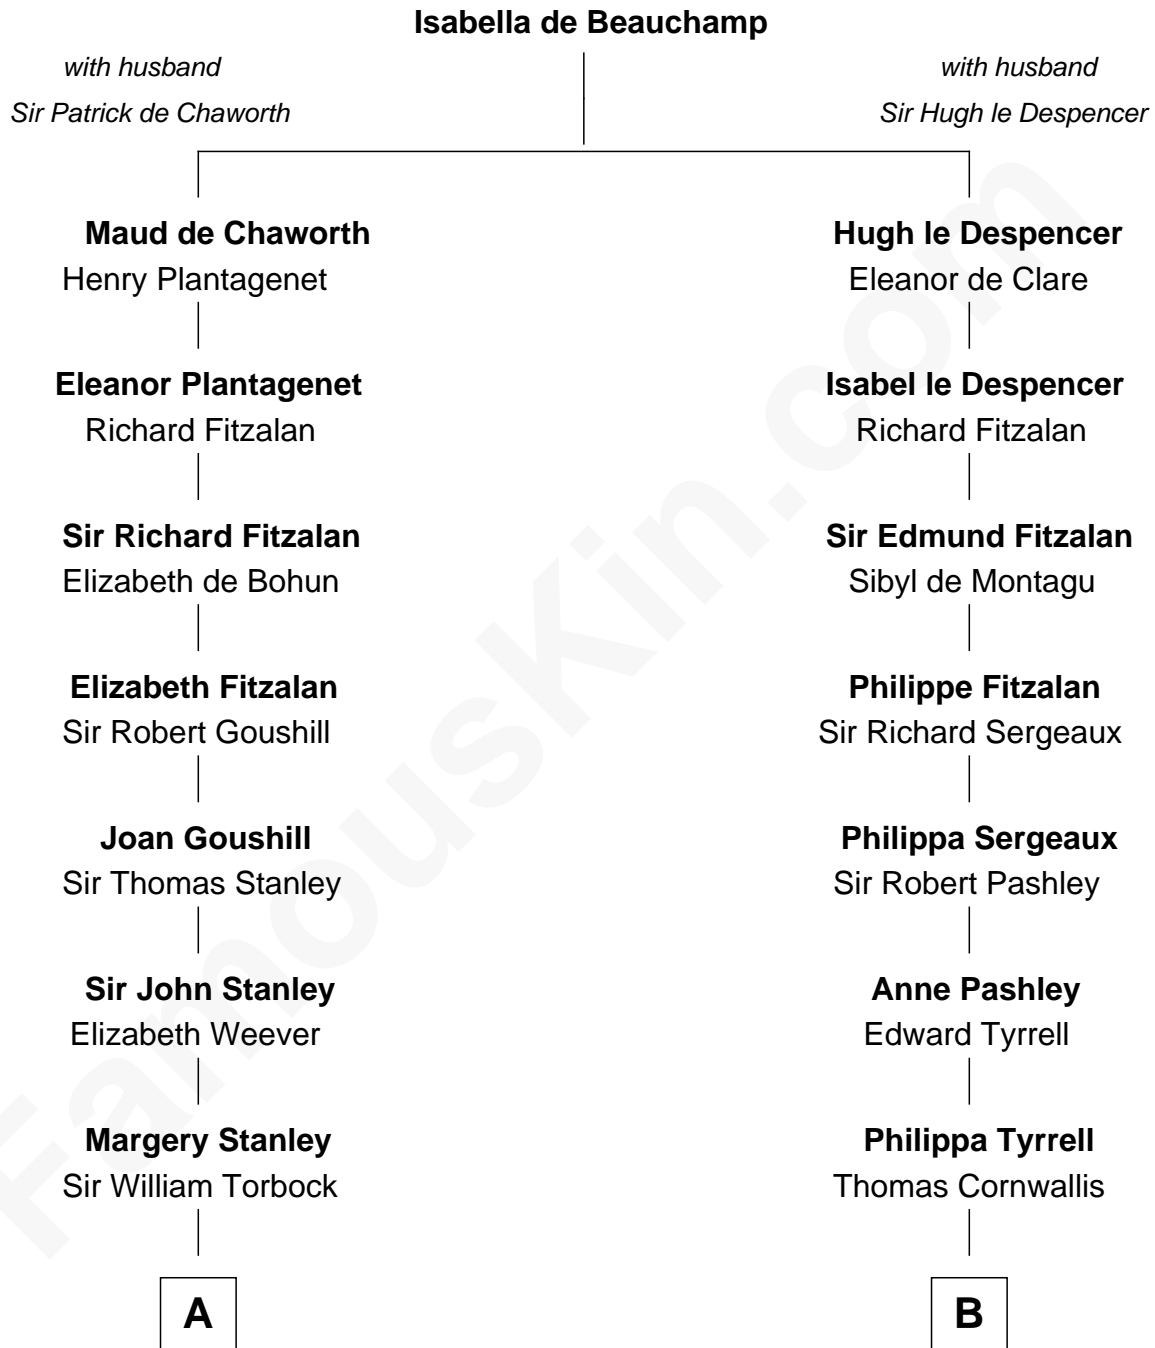

**FamousKin.com**  
**Relationship Chart of**  
**Charles Goldsborough**  
*16th Governor of Maryland*

**16th cousin 4 times removed of**

**Ellen Louise (Axson) Wilson**  
*First Lady of President Woodrow Wilson*

**C**

**Isaac FitzRandolph**

Eleanor Hunter

**Rebecca Longstreet FitzRandolph**

Rev. Isaac Stockton Keith Axson

**Rev. Samuel Edward Axson**

Margaret Jane Hoyt

**Ellen Louise (Axson) Wilson**

*First Lady of Woodrow Wilson*