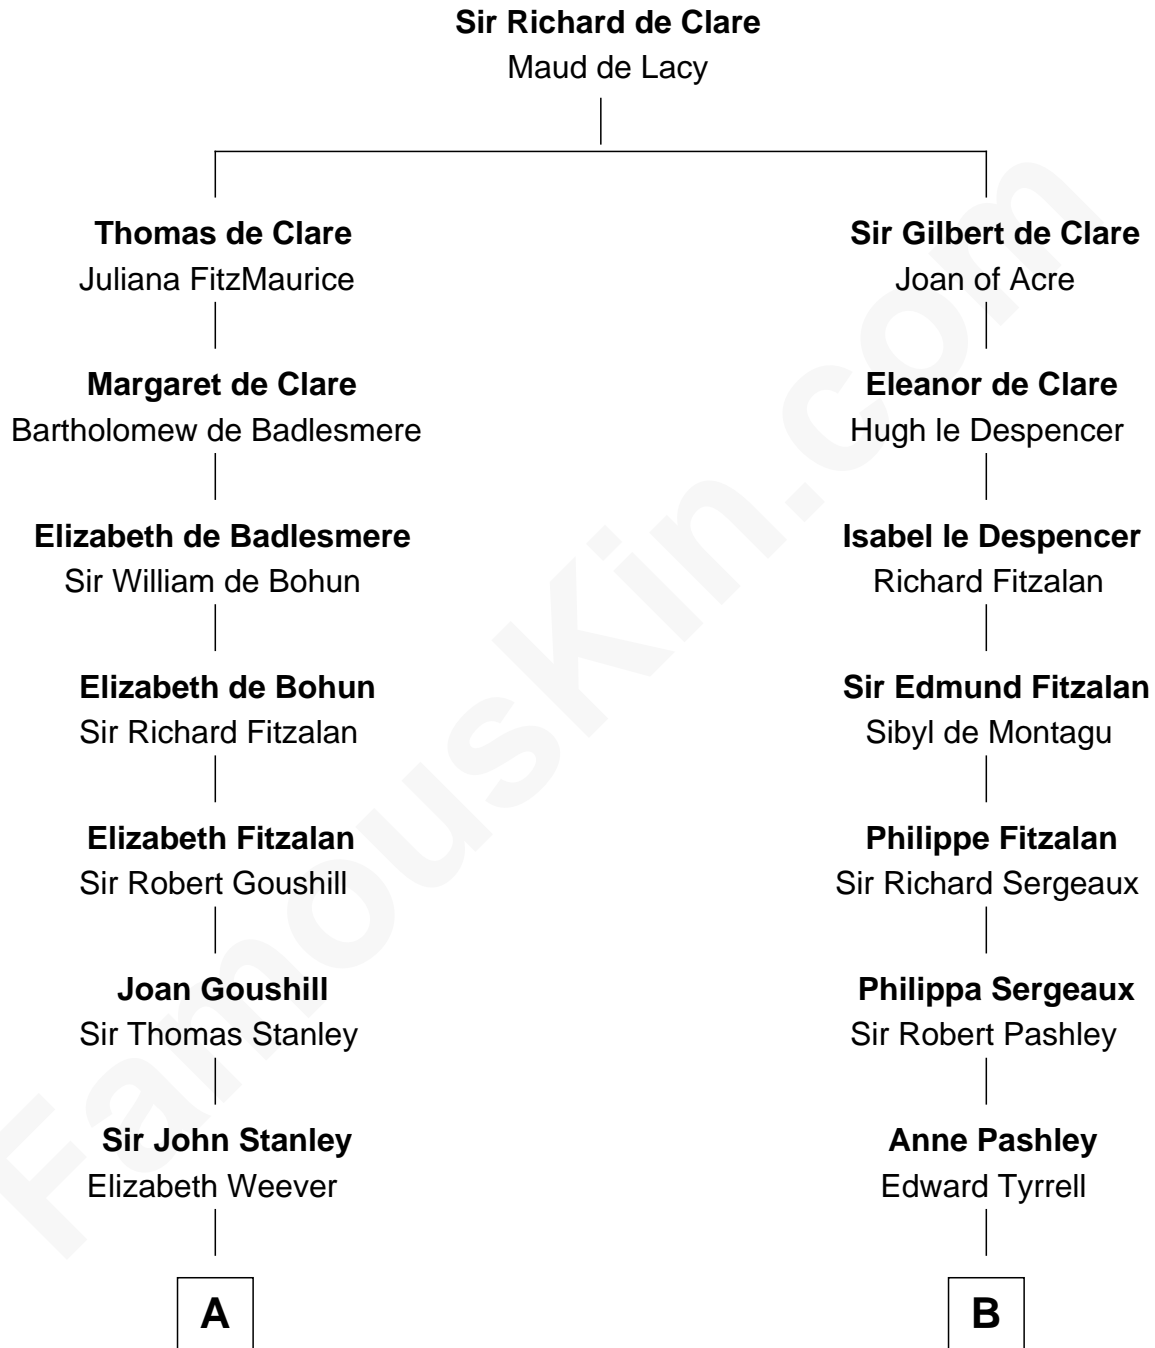

FamousKin.com
Relationship Chart of
Charles Goldsborough
16th Governor of Maryland

17th cousin 4 times removed of

Ellen Louise (Axson) Wilson
First Lady of President Woodrow Wilson

C

Deliverance Coward

James FitzRandolph

Isaac FitzRandolph

Eleanor Hunter

Rebecca Longstreet FitzRandolph

Rev. Isaac Stockton Keith Axson

Rev. Samuel Edward Axson

Margaret Jane Hoyt

Ellen Louise (Axson) Wilson

First Lady of Woodrow Wilson