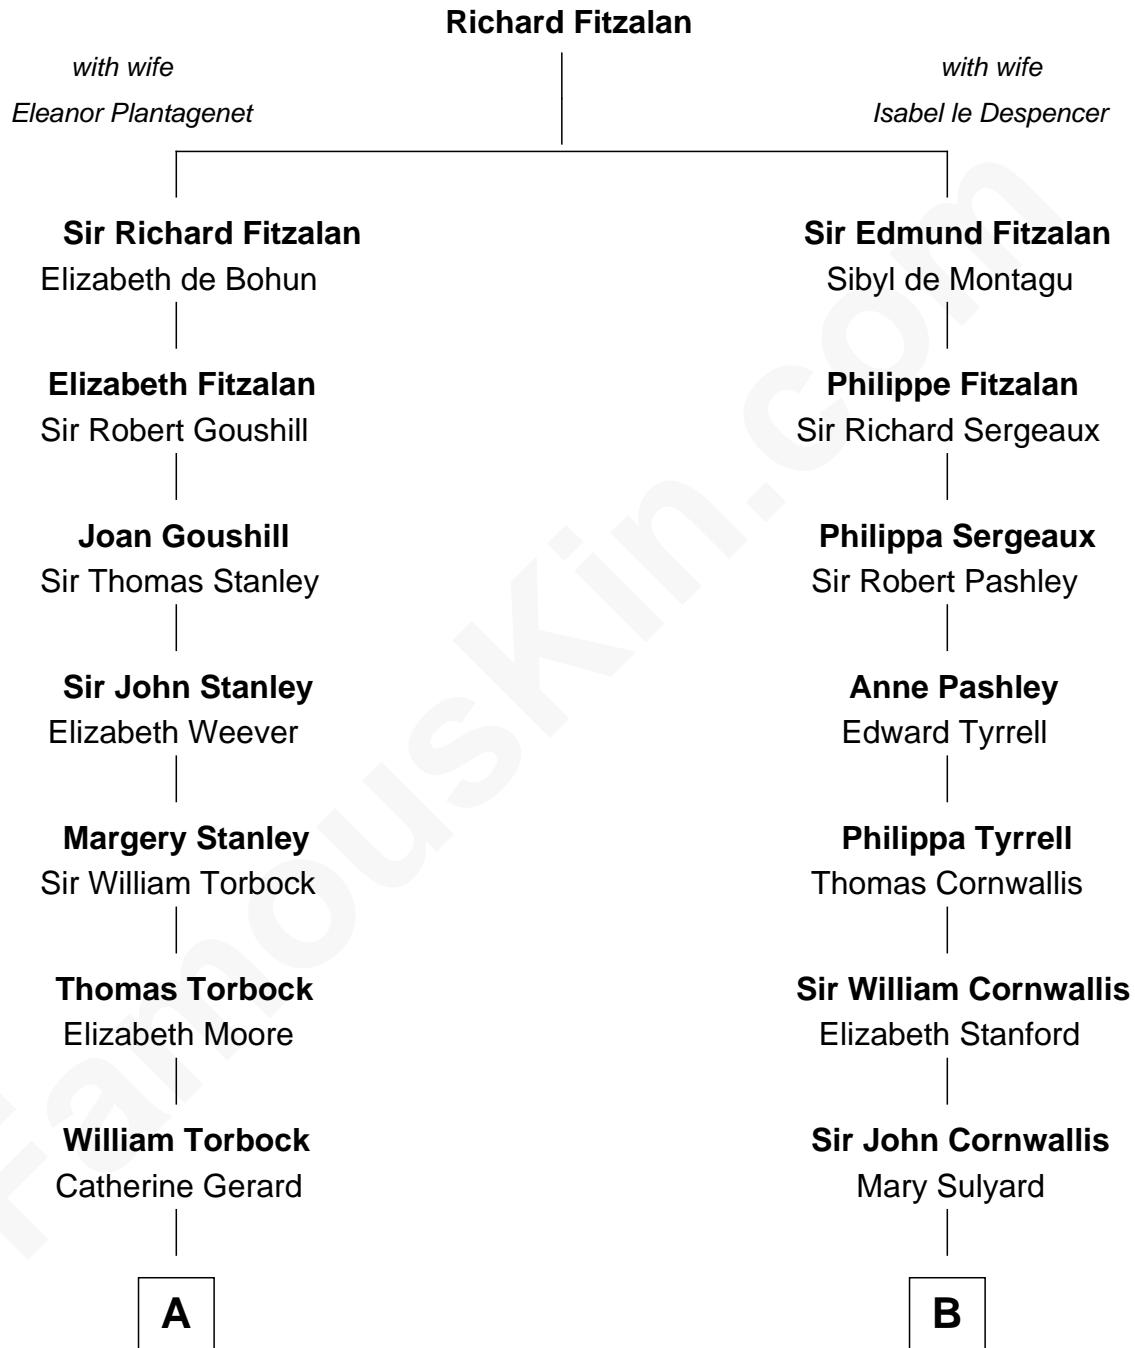

FamousKin.com
Relationship Chart of
Charles Goldsborough
16th Governor of Maryland

14th cousin 4 times removed of

Ellen Louise (Axson) Wilson
First Lady of President Woodrow Wilson

C

Rev. Samuel Edward Axson

Margaret Jane Hoyt

Ellen Louise (Axson) Wilson

First Lady of Woodrow Wilson

FamousKin.com