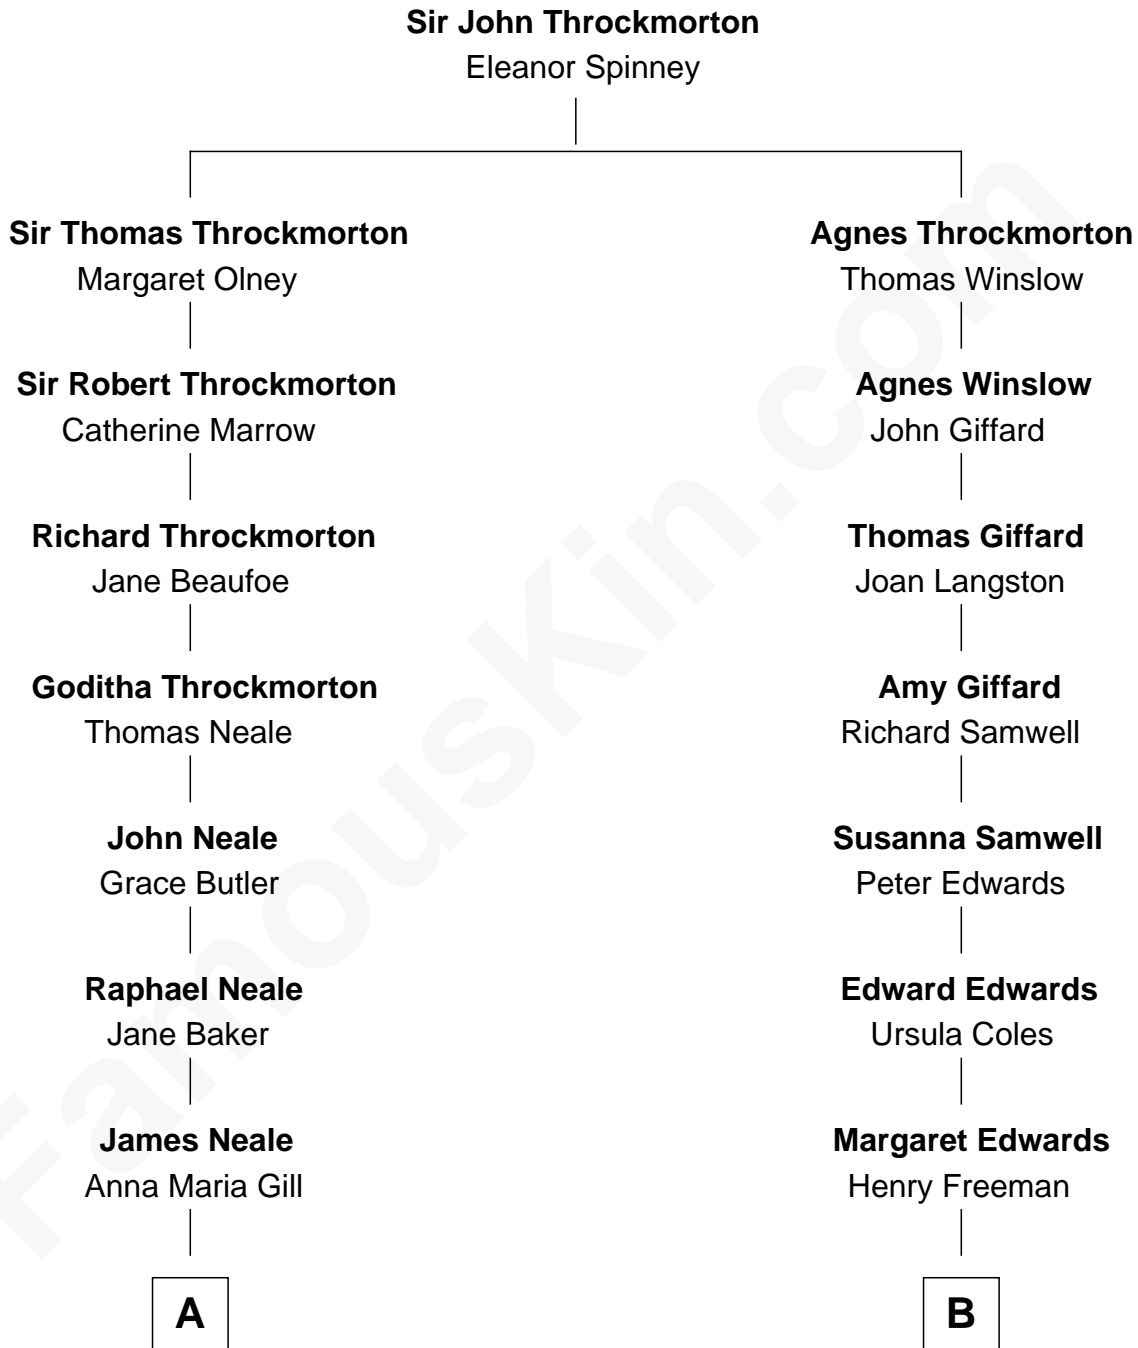

FamousKin.com
Relationship Chart of
Charles Goldsborough
16th Governor of Maryland

11th cousin 7 times removed of

John Hinckley, Jr.
Shot President Ronald Reagan

C

|
John Warnock Hinckley

Jo Ann Moore

|
John Hinckley, Jr.

Shot President Ronald Reagan

FamousKin.com