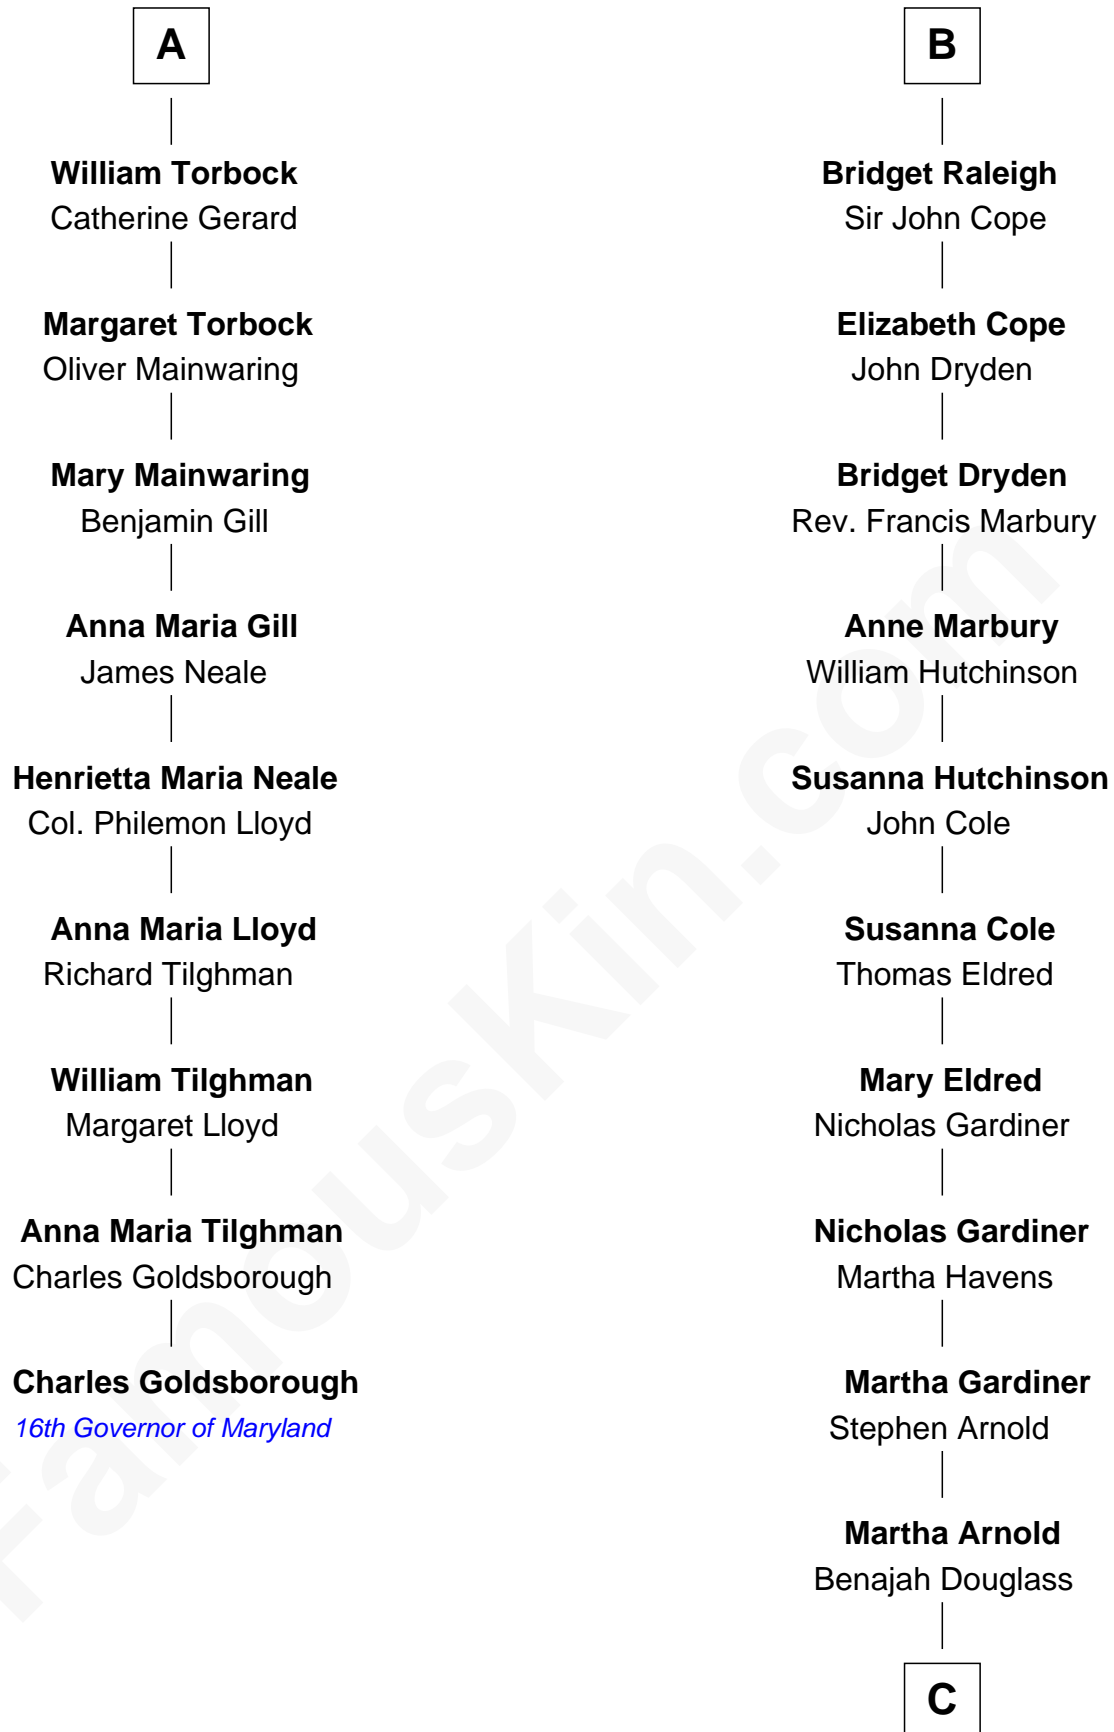

FamousKin.com
Relationship Chart of
Charles Goldsborough
16th Governor of Maryland

15th cousin 3 times removed of

Stephen A. Douglas
Participated in Lincoln-Douglas Debates

C

Dr. Stephen Arnold Douglass

Sarah Fiske