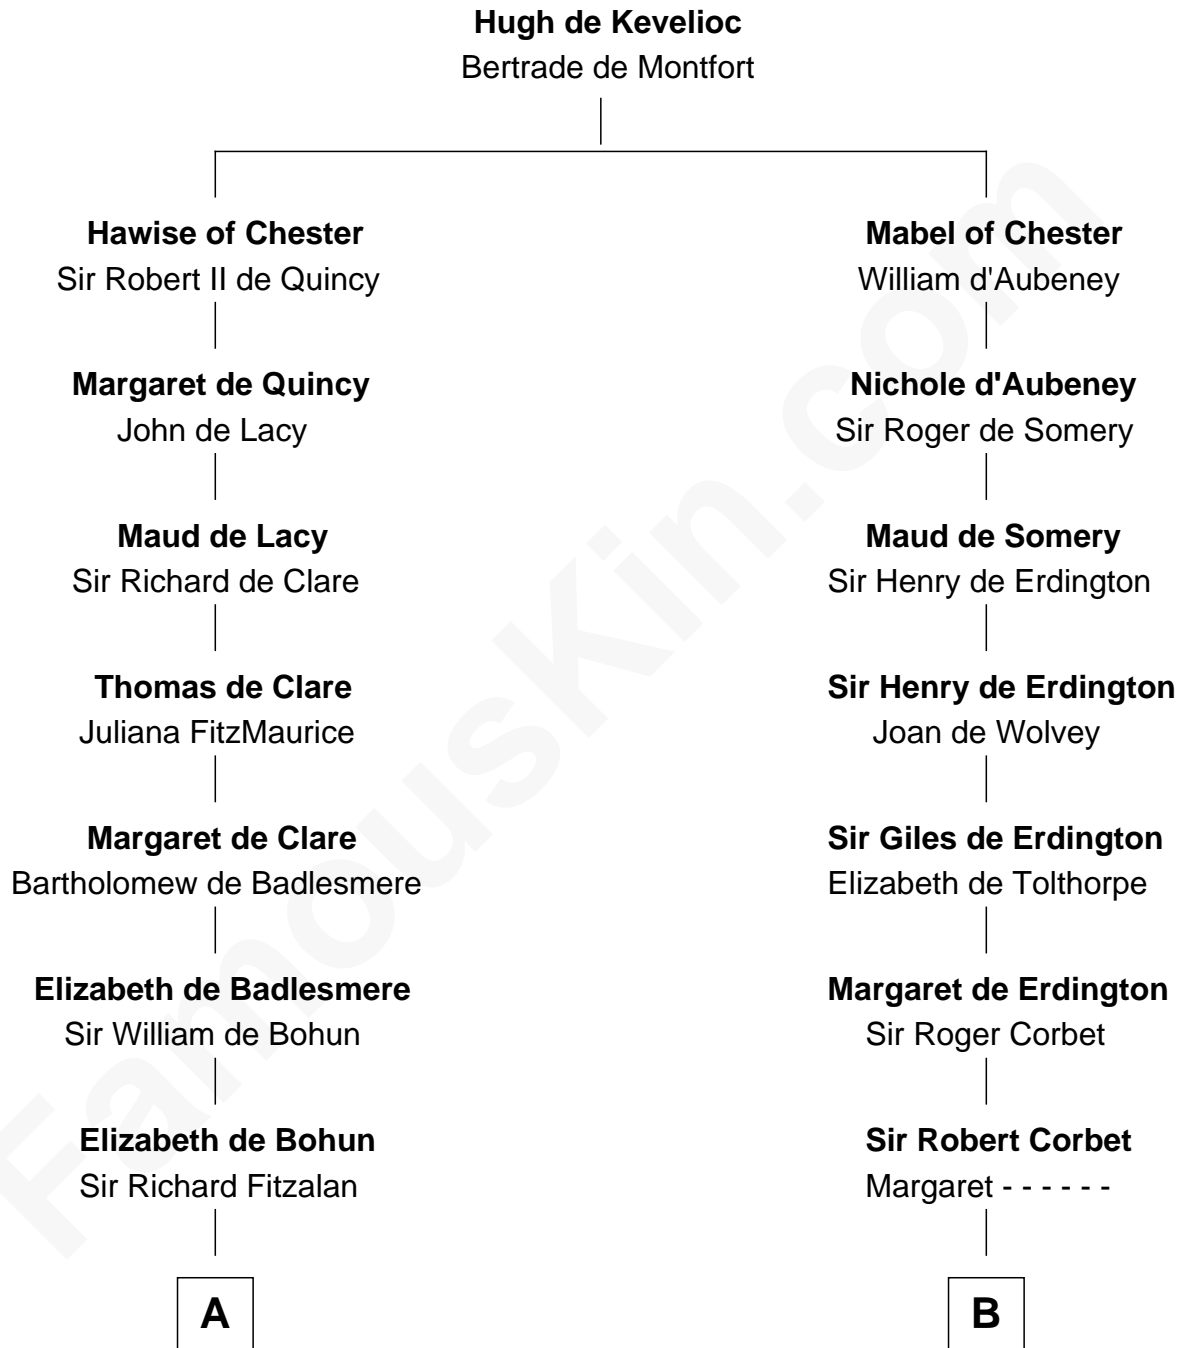

FamousKin.com
Relationship Chart of
Charles Goldsborough
16th Governor of Maryland

20th cousin 1 time removed of
John Davis Long
32nd Governor of Massachusetts

C

Anna Maria Lloyd

Richard Tilghman

William Tilghman

Margaret Lloyd

Anna Maria Tilghman

Charles Goldsborough

Charles Goldsborough

16th Governor of Maryland

D

Simon Davis

Hannah Gates