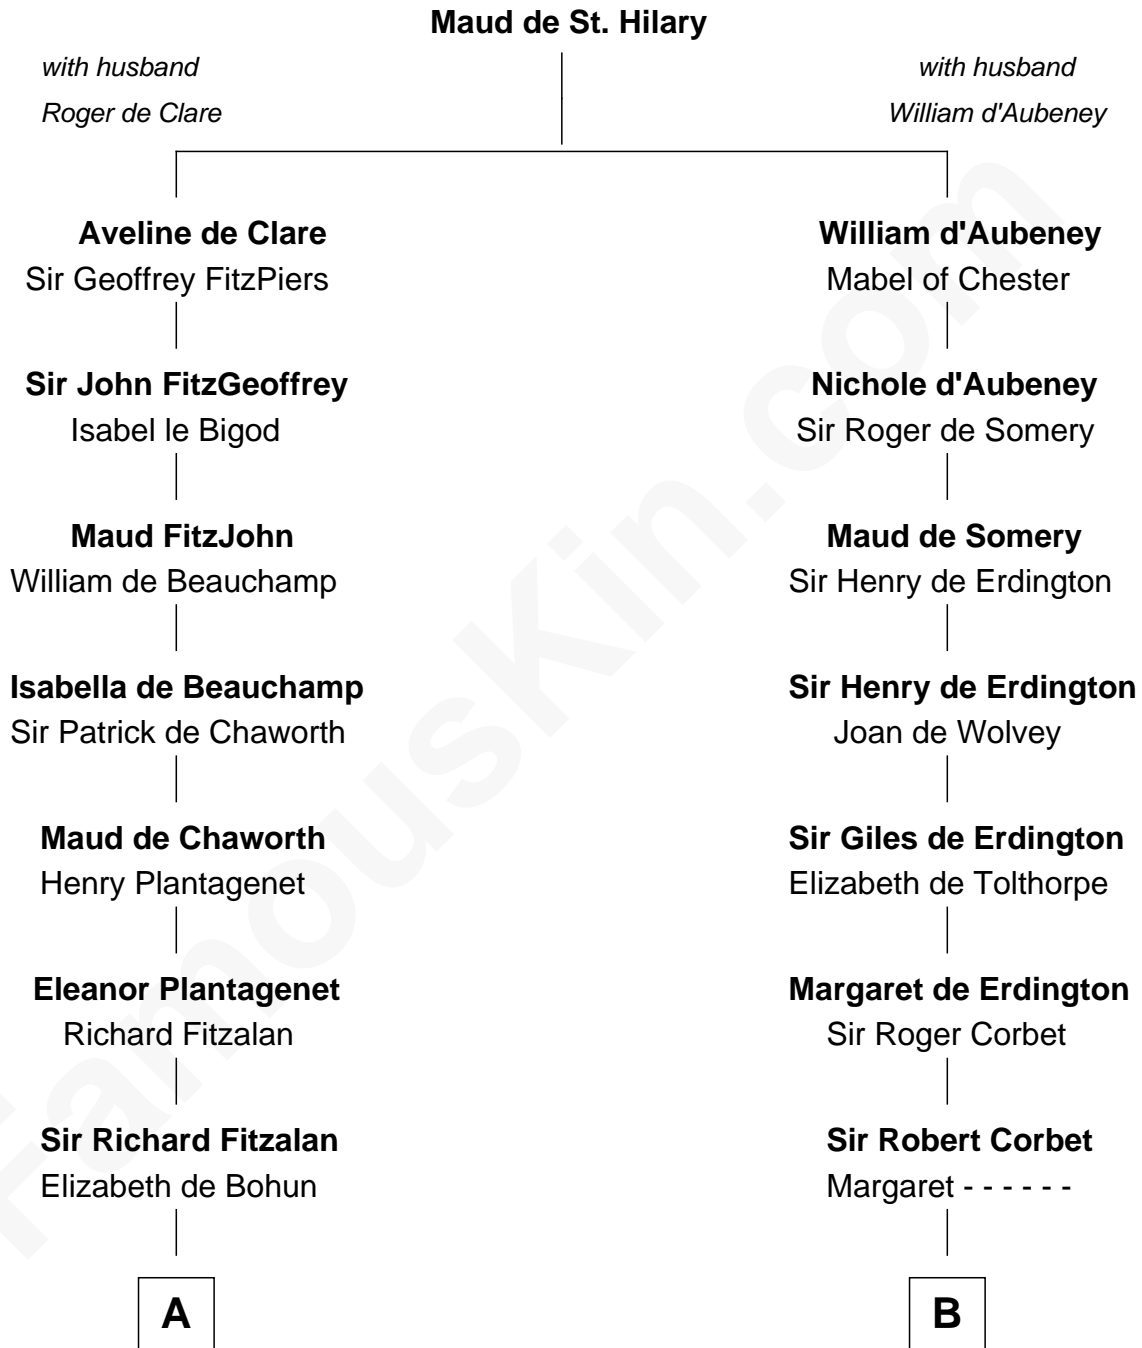

**FamousKin.com**  
**Relationship Chart of**  
**Charles Goldsborough**  
*16th Governor of Maryland*

**20th cousin 1 time removed of**  
**John Davis Long**  
*32nd Governor of Massachusetts*

**C**

**Anna Maria Lloyd**

Richard Tilghman

**William Tilghman**

Margaret Lloyd

**Anna Maria Tilghman**

Charles Goldsborough

**Charles Goldsborough**

*16th Governor of Maryland*

**D**

**Simon Davis**

Hannah Gates

**David Davis**

Abigail Brown

**Simon Davis**

Persis Temple

**Julia Temple Davis**

Zadoc Long