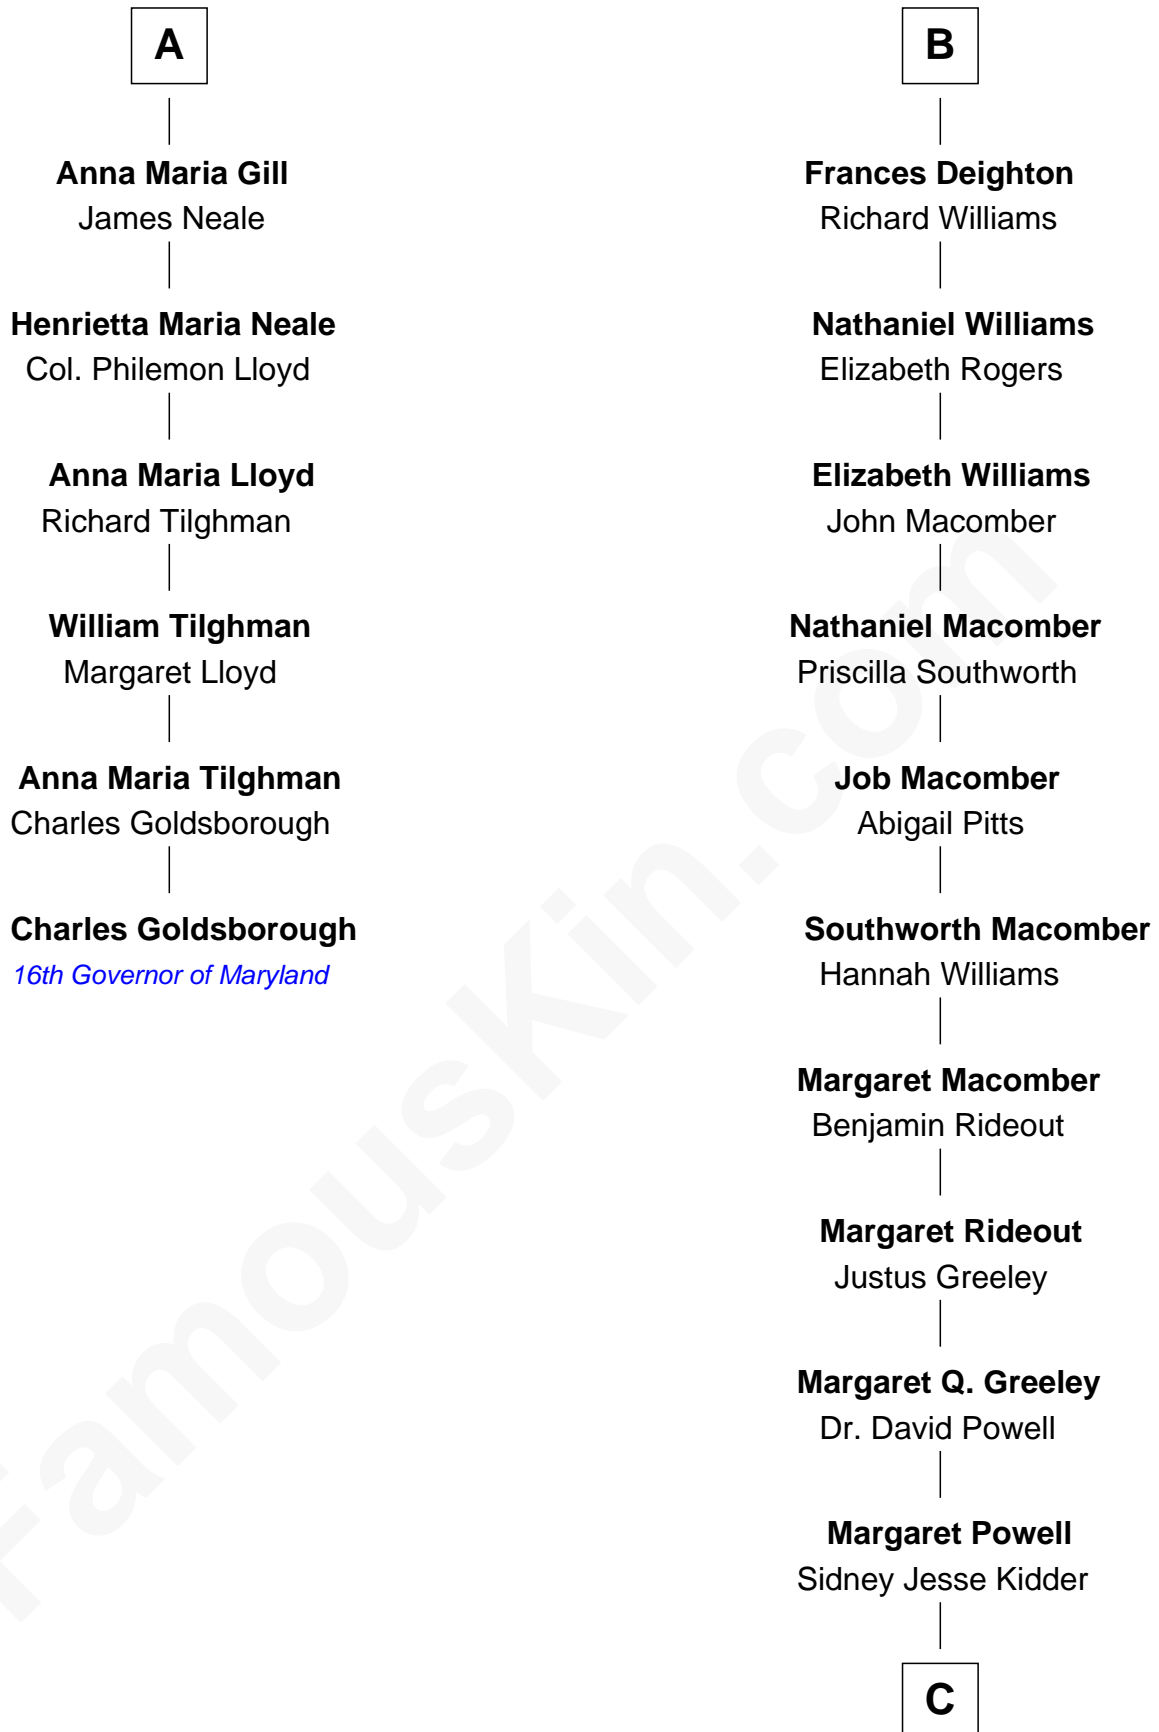

FamousKin.com
Relationship Chart of
Charles Goldsborough
16th Governor of Maryland

12th cousin 6 times removed of

Margot Kidder
TV and Movie Actress

C

Kendall Kidder
Jocelyn Mary Wilson

Margot Kidder
TV and Movie Actress

FamousKin.com