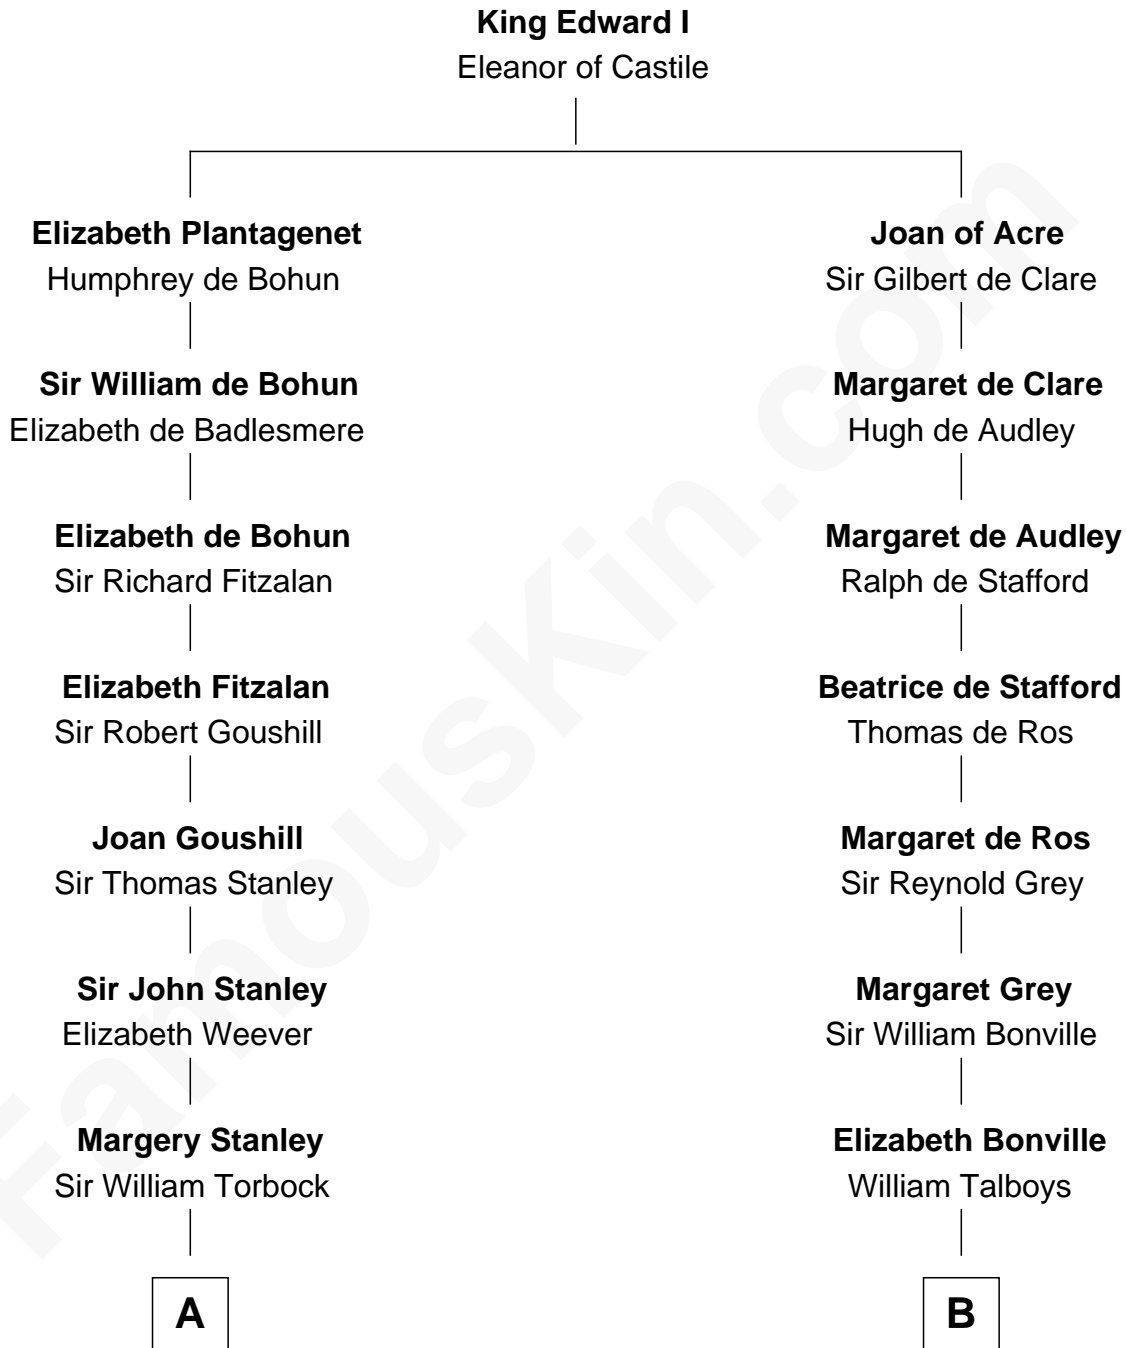

FamousKin.com
Relationship Chart of
Charles Goldsborough
16th Governor of Maryland

16th cousin 5 times removed of

Katharine Hepburn
Movie Actress

C

Erastus Spalding

Jennet Mack

Martha Ann Spalding

Leman Benton Garlinghouse

Caroline Garlinghouse

Alfred Augustus Houghton

Katharine Martha Houghton

Thomas Norval Hepburn

Katharine Hepburn

Movie Actress